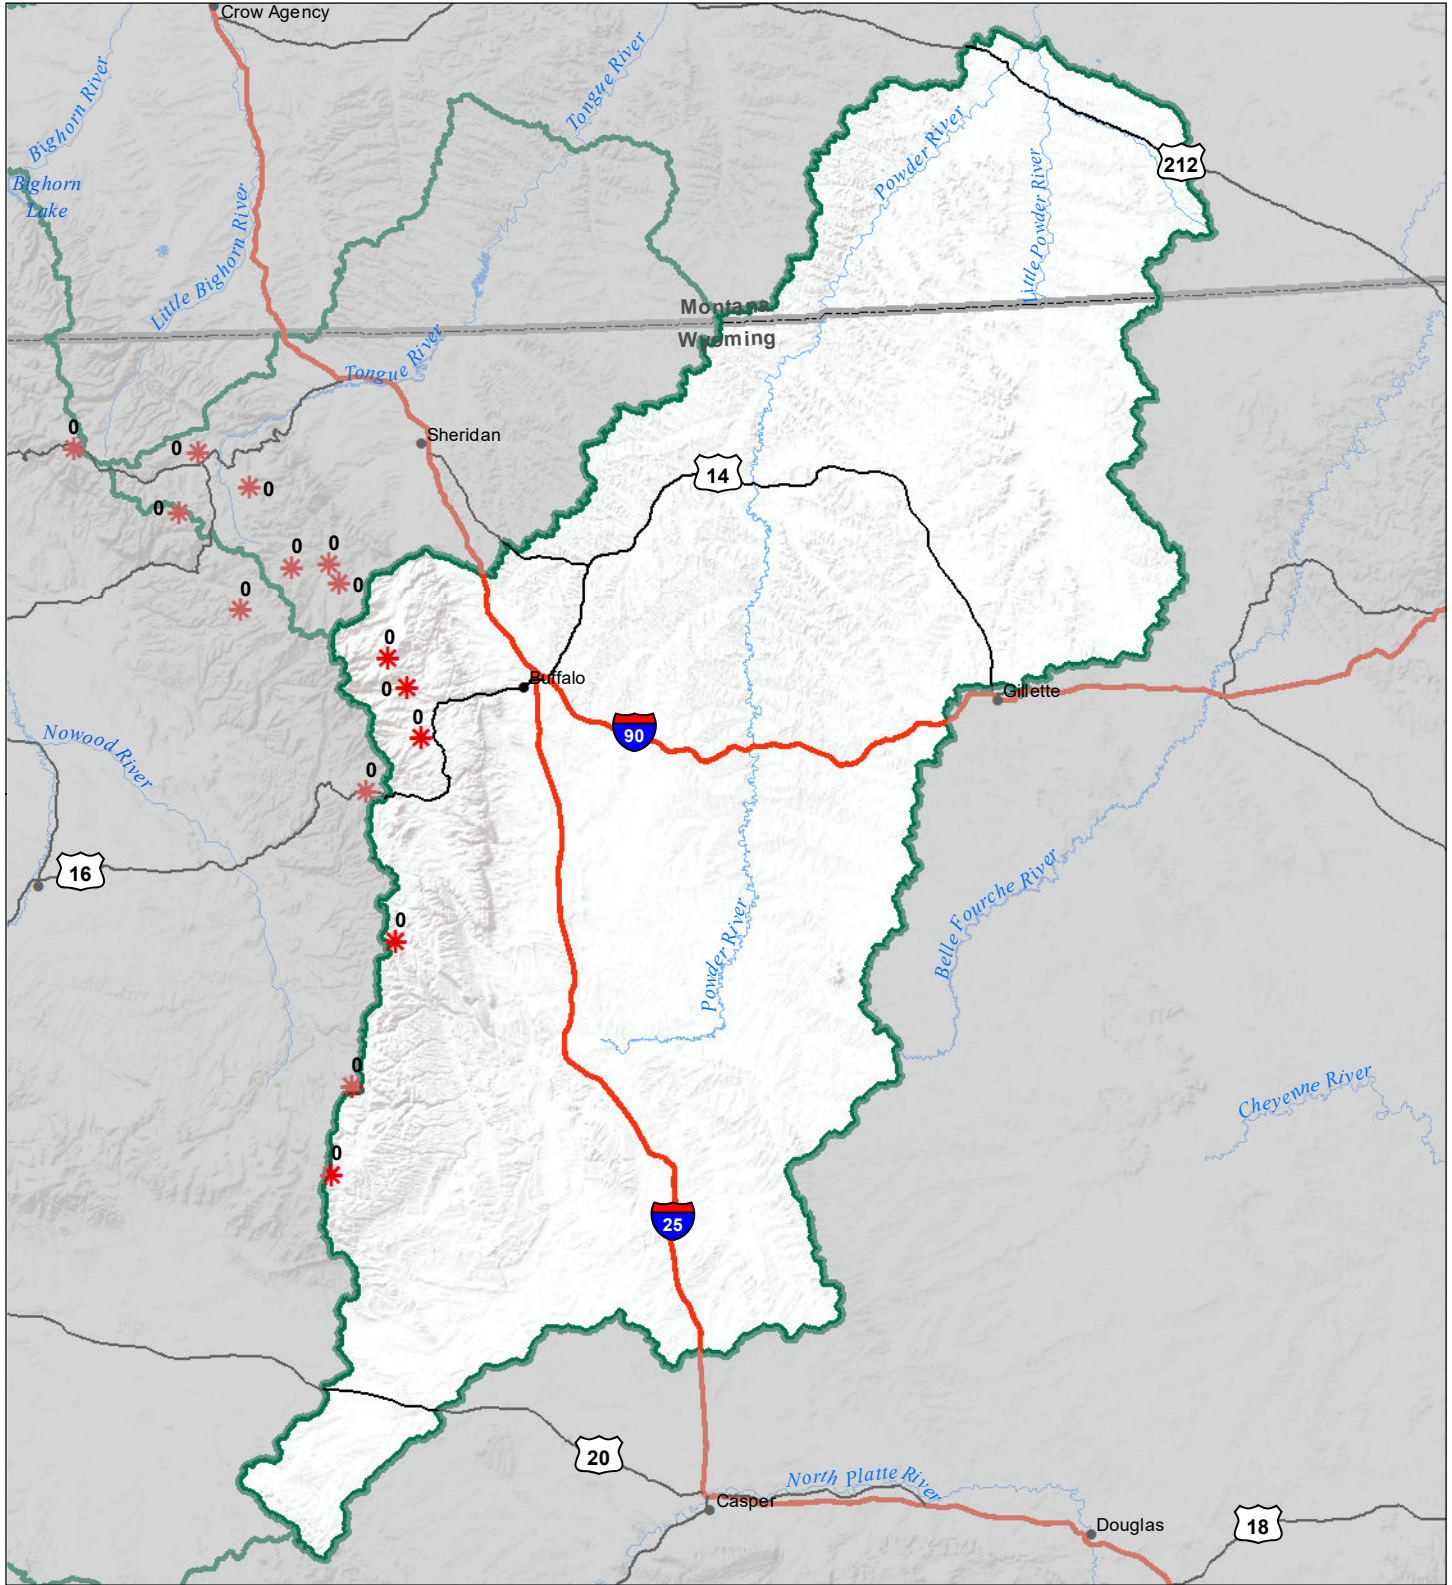

# Powder River Basin Snow Water Equivalent Percentage of Normal December 1, 2021

### Snow Water Equivalent Percent of Normal

**SNOTEL**

- > 150%
- 131 - 150%
- 111 - 130%
- 91 - 110%
- 71 - 90%
- 51 - 70%
- 1 - 50%
- \* 0%

**Snowcourse**

- + > 150%
- + 131 - 150%
- + 111 - 130%
- + 91 - 110%
- + 71 - 90%
- + 51 - 70%
- + 1 - 50%
- \* 0%