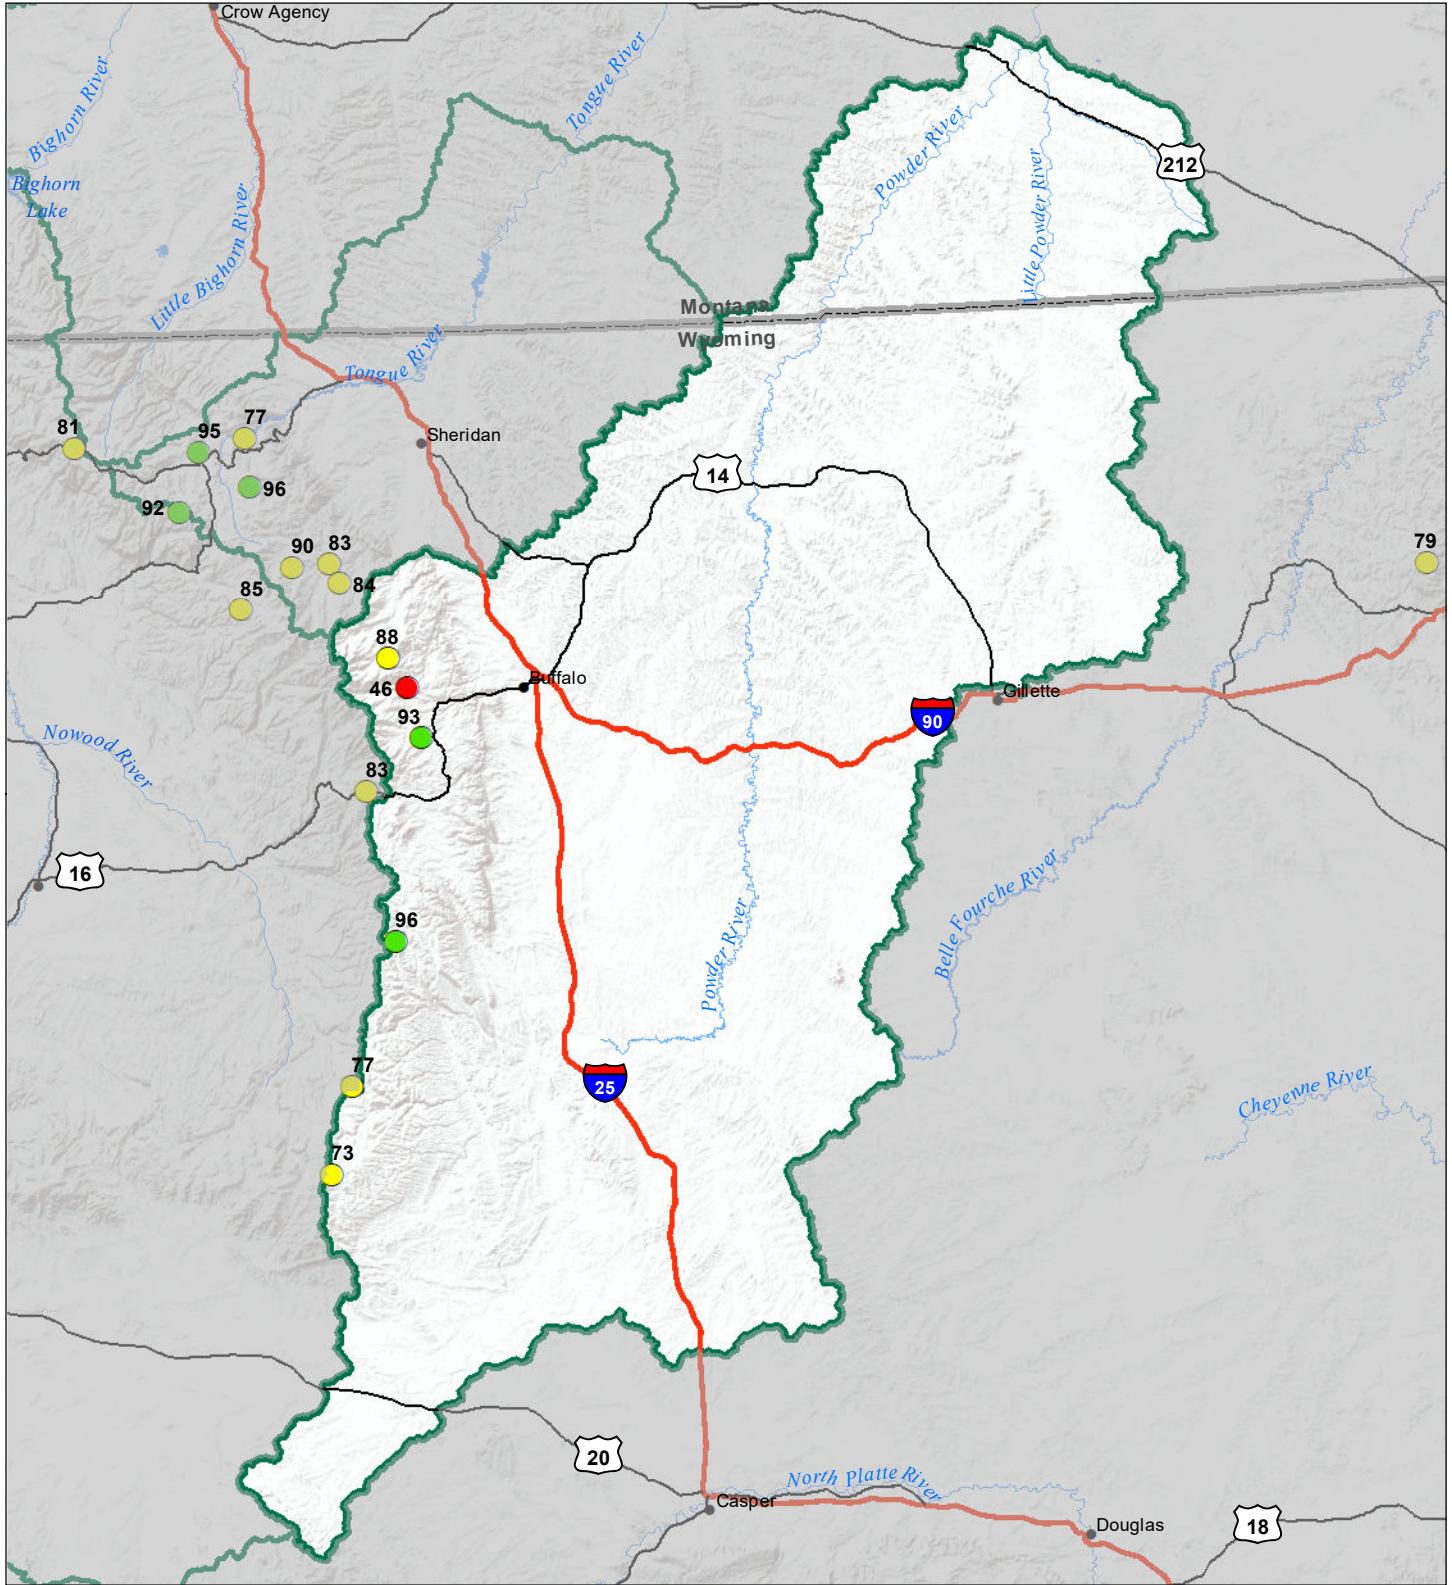

Powder River Basin Snow Water Equivalent Percentage of Normal March 1, 2022

Snow Water Equivalent Percent of Normal

SNOTEL

- > 150%
- 131 - 150%
- 111 - 130%
- 91 - 110%
- 71 - 90%
- 51 - 70%
- 1 - 50%
- *

Snowcourse

- ⊕ > 150%
- ⊕ 131 - 150%
- ⊕ 111 - 130%
- ⊕ 91 - 110%
- ⊕ 71 - 90%
- ⊕ 51 - 70%
- ⊕ 1 - 50%
- ⊕ *