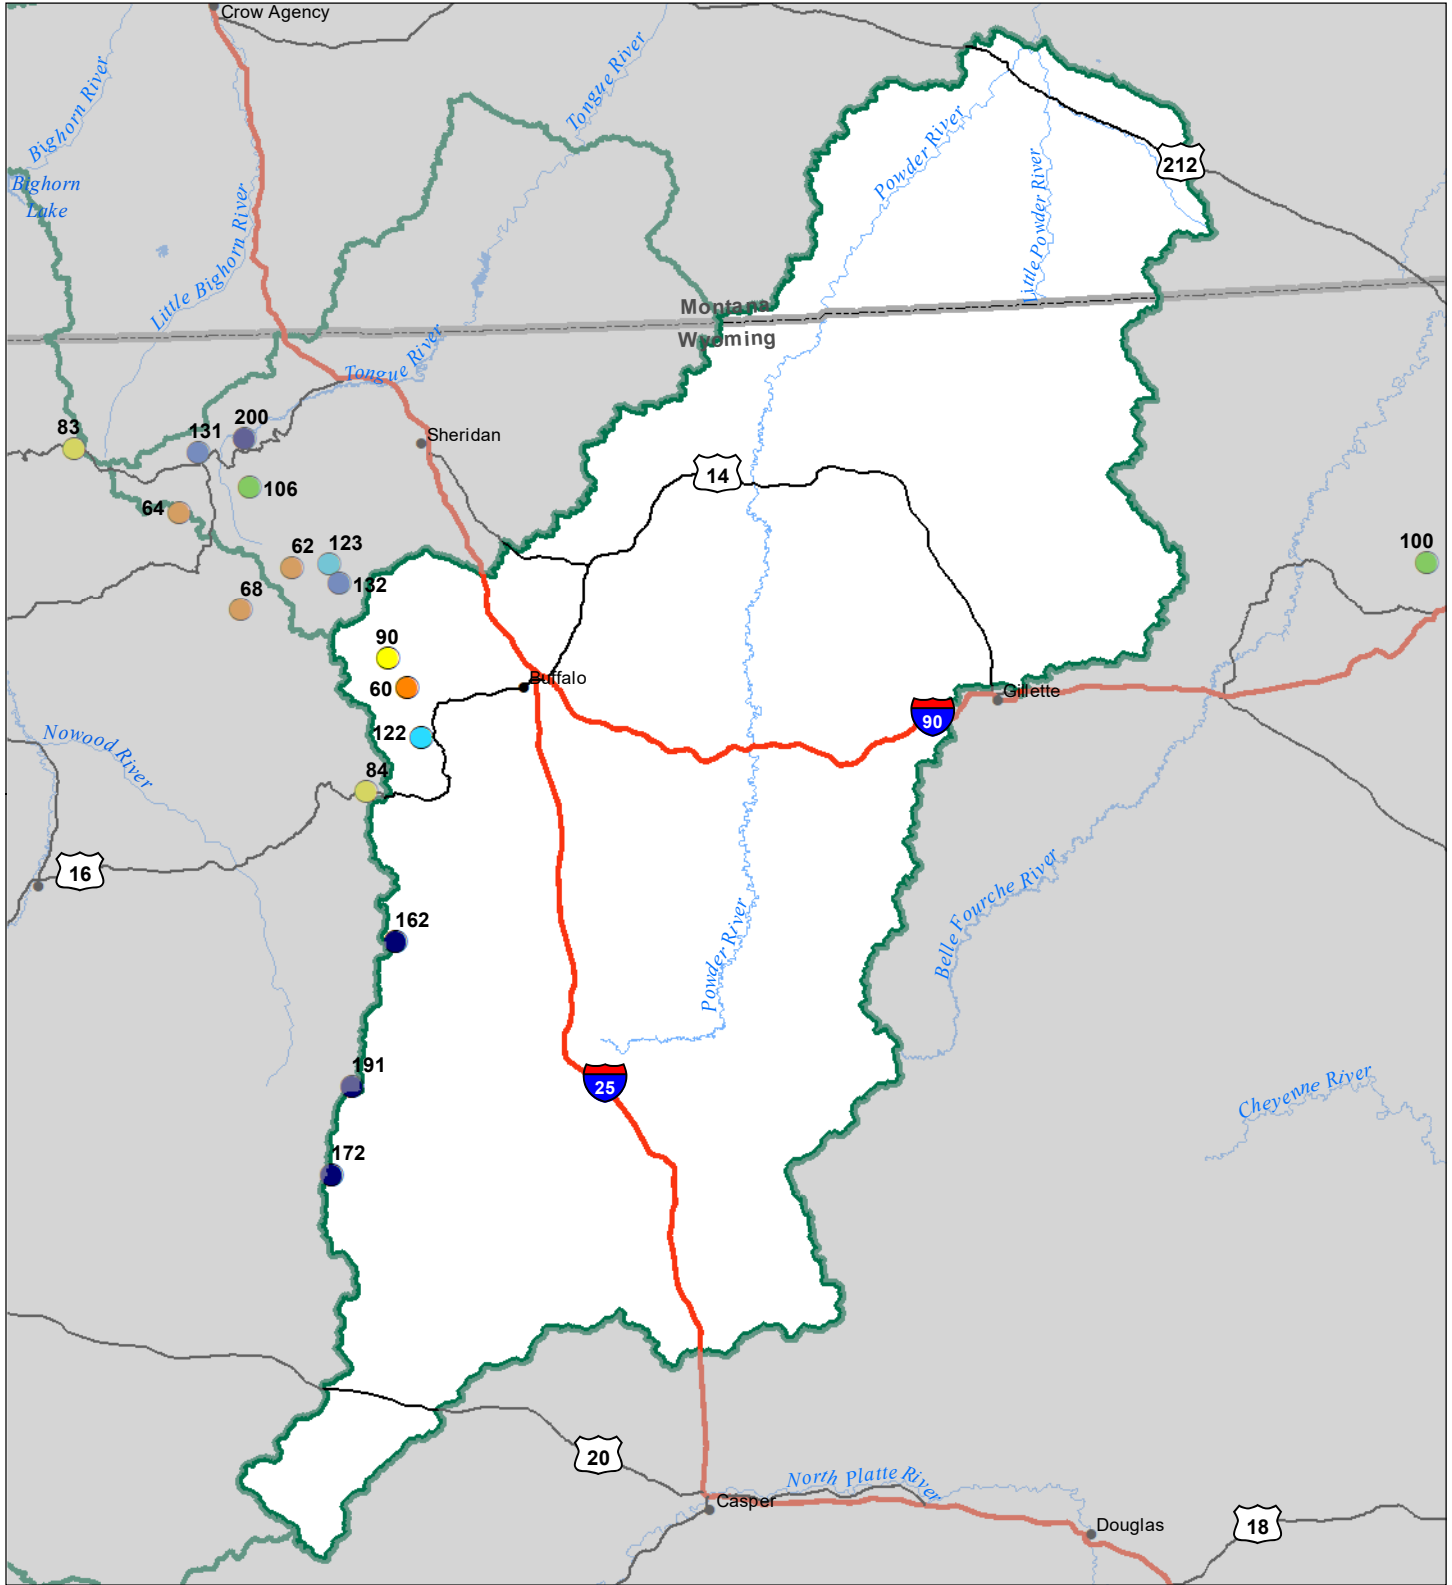

Powder River Basin Snow Water Equivalent Percentage of Normal December 1, 2022

Snow Water Equivalent Percent of Normal

SNOTEL

- > 150%
- 131 - 150%
- 111 - 130%
- 91 - 110%
- 71 - 90%
- 51 - 70%
- 1 - 50%
- *

Snowcourse

- ⊕ > 150%
- ⊕ 131 - 150%
- ⊕ 111 - 130%
- ⊕ 91 - 110%
- ⊕ 71 - 90%
- ⊕ 51 - 70%
- ⊕ 1 - 50%
- ⊕ *