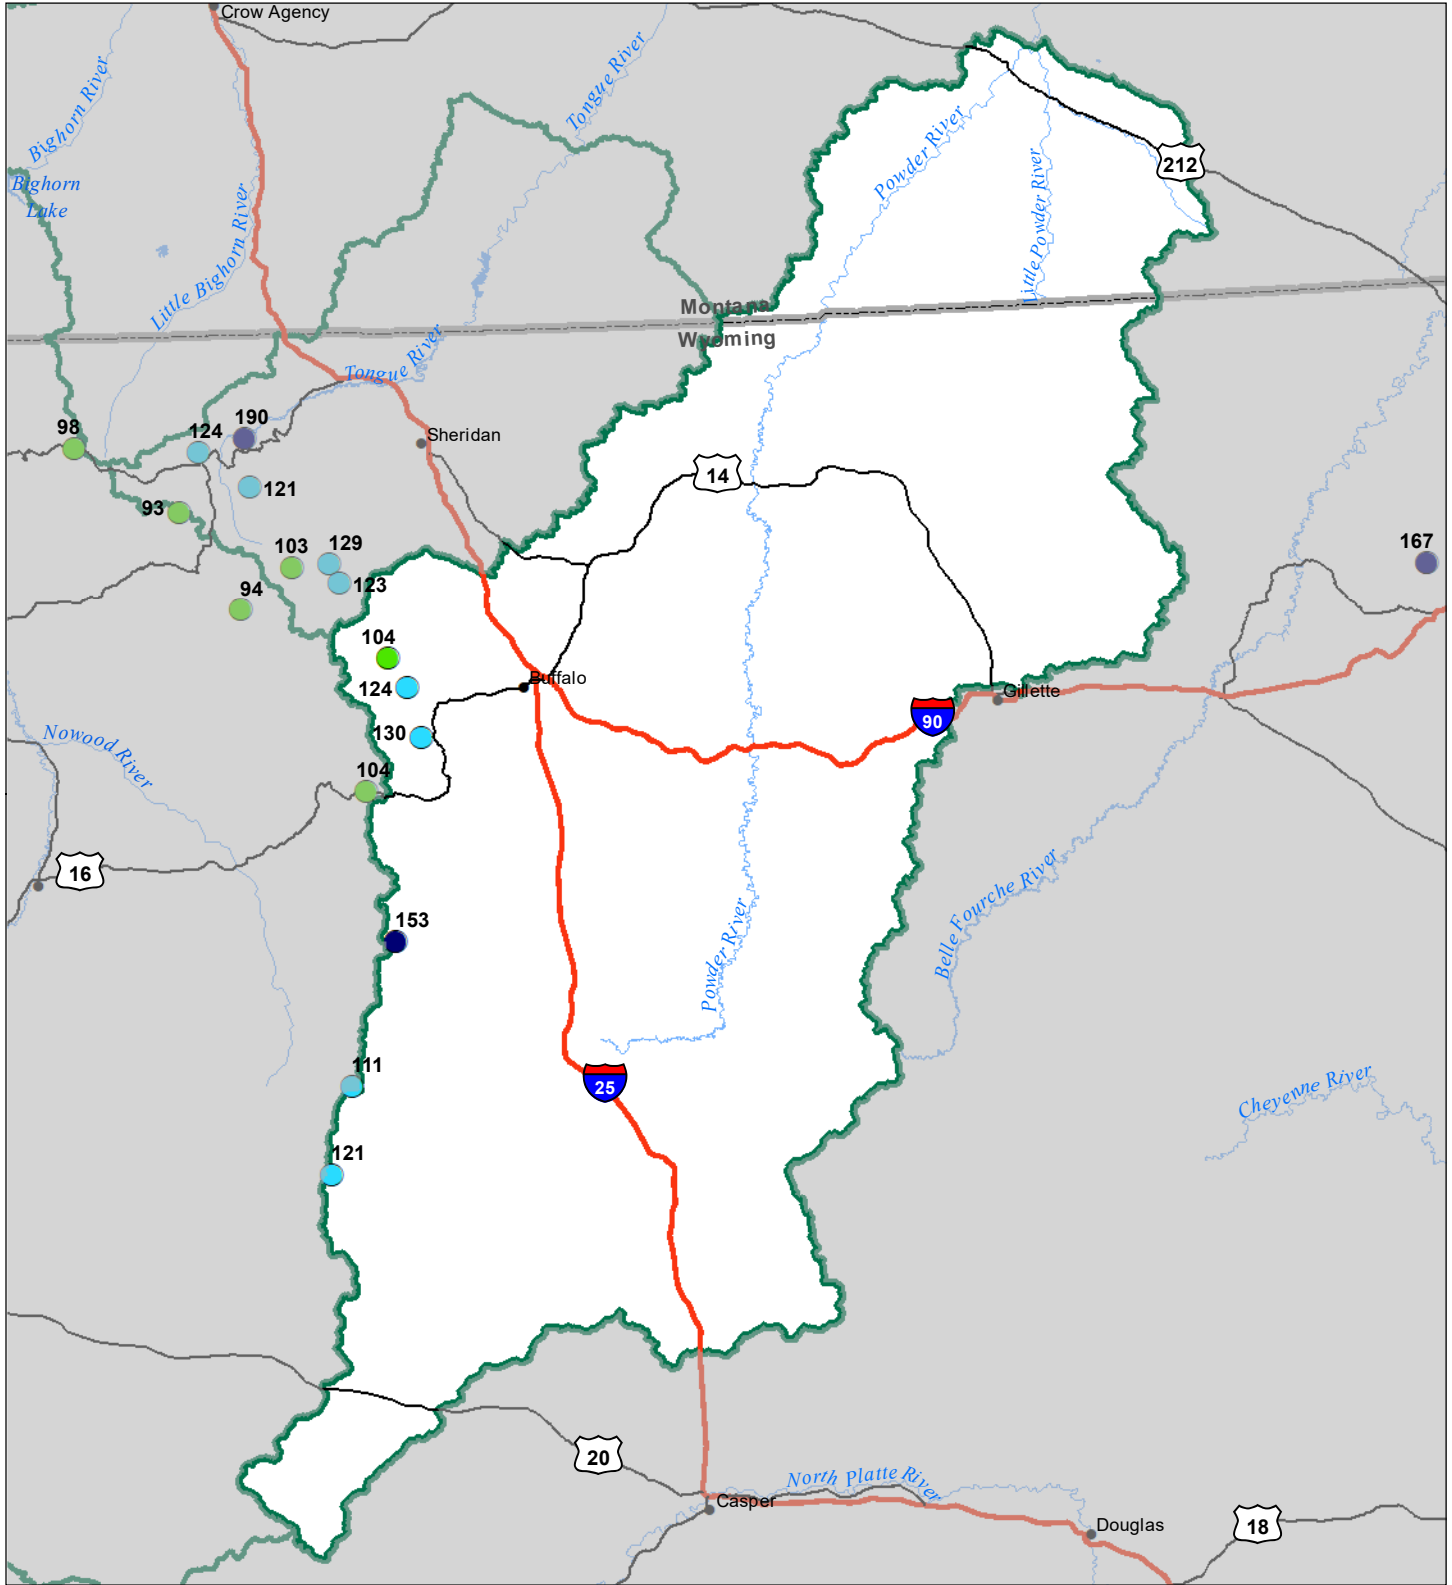

Powder River Basin Snow Water Equivalent Percentage of Normal April 1, 2023

Snow Water Equivalent Percent of Normal

SNOTEL

- > 150%
- 131 - 150%
- 111 - 130%
- 91 - 110%
- 71 - 90%
- 51 - 70%
- 1 - 50%
- *

Snowcourse

- ⊕ > 150%
- ⊕ 131 - 150%
- ⊕ 111 - 130%
- ⊕ 91 - 110%
- ⊕ 71 - 90%
- ⊕ 51 - 70%
- ⊕ 1 - 50%
- ⊕ *