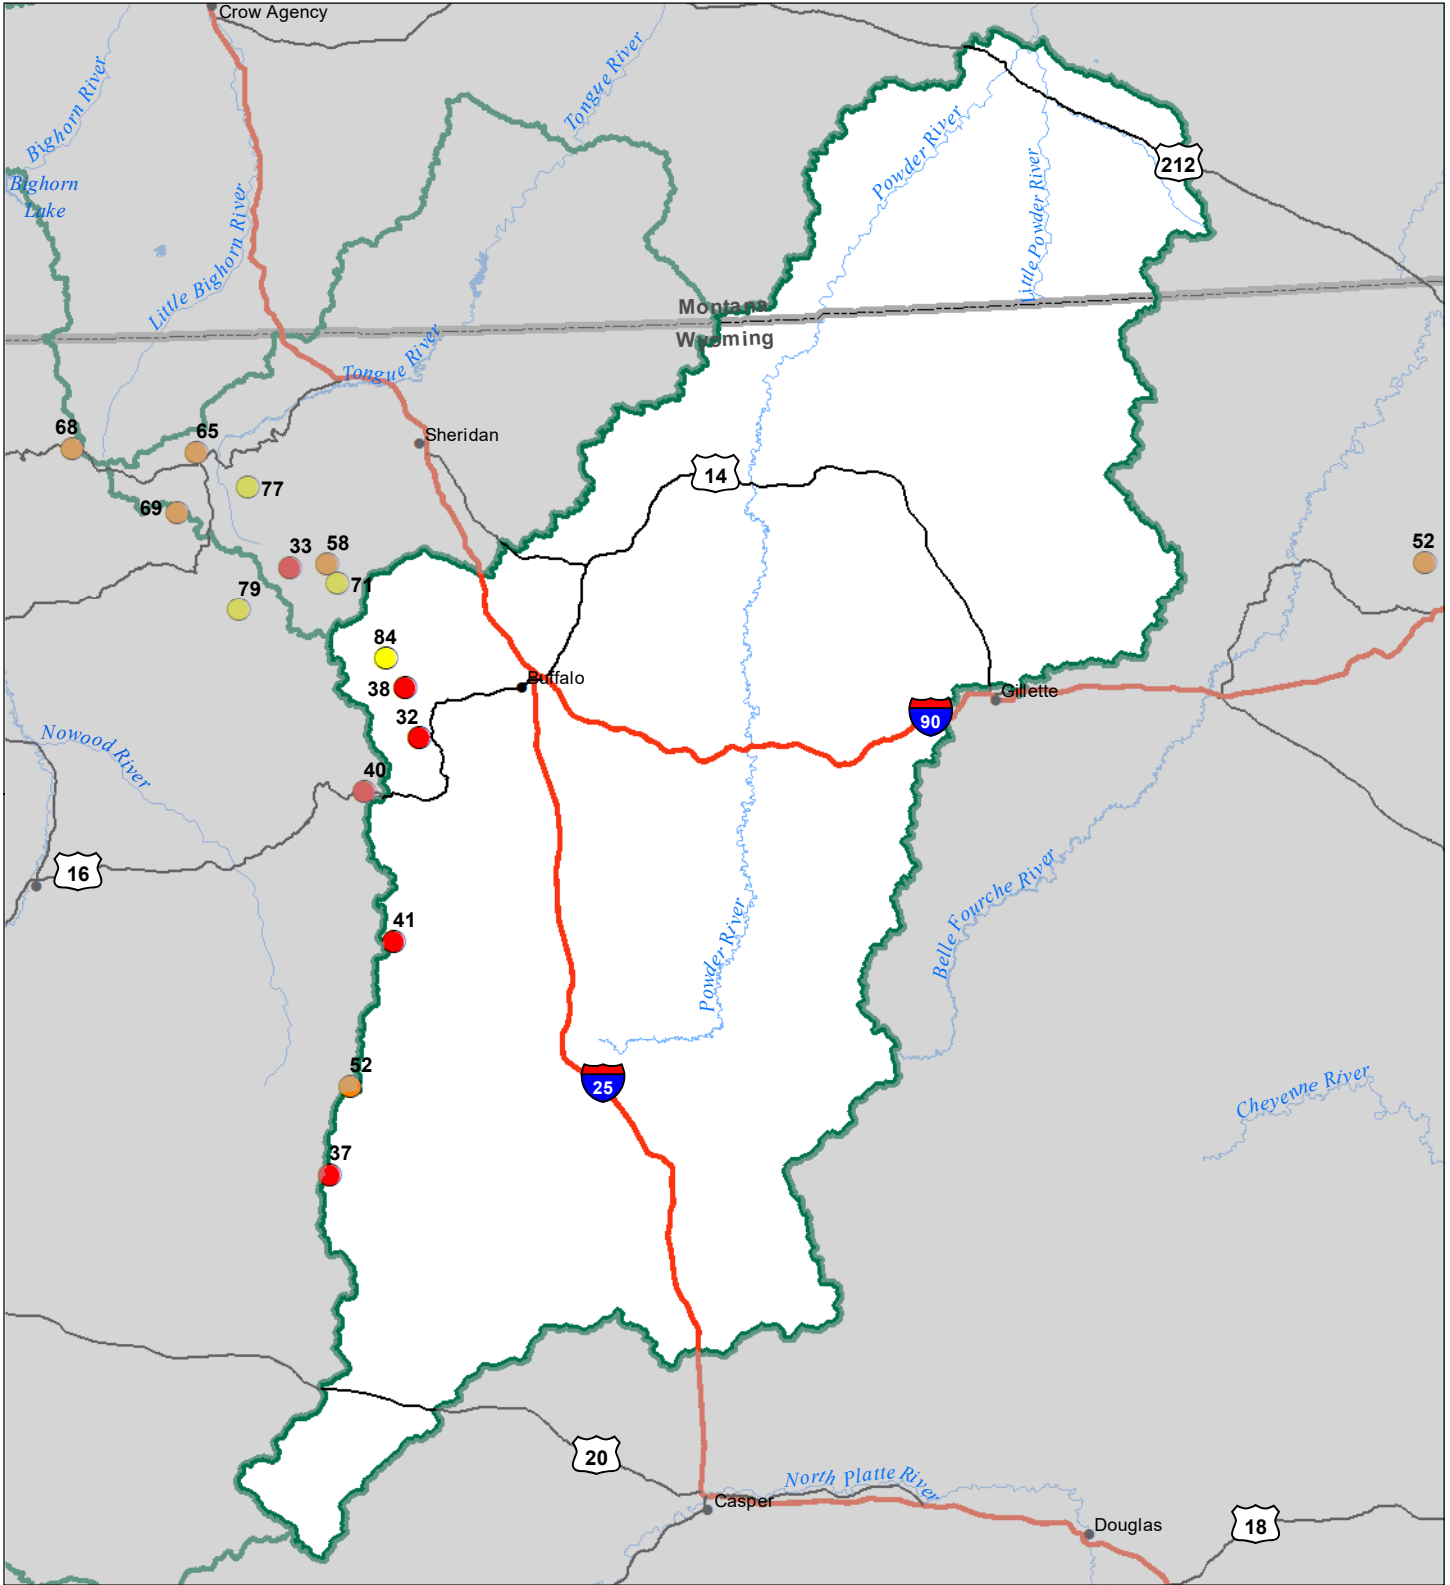

Powder River Basin Snow Water Equivalent Percentage of Normal January 1, 2024

Snow Water Equivalent Percent of Normal

SNOTEL

- > 150%
- 131 - 150%
- 111 - 130%
- 91 - 110%
- 71 - 90%
- 51 - 70%
- 1 - 50%
- * 0%

Snowcourse

- + > 150%
- + 131 - 150%
- + 111 - 130%
- + 91 - 110%
- + 71 - 90%
- + 51 - 70%
- + 1 - 50%
- * 0%