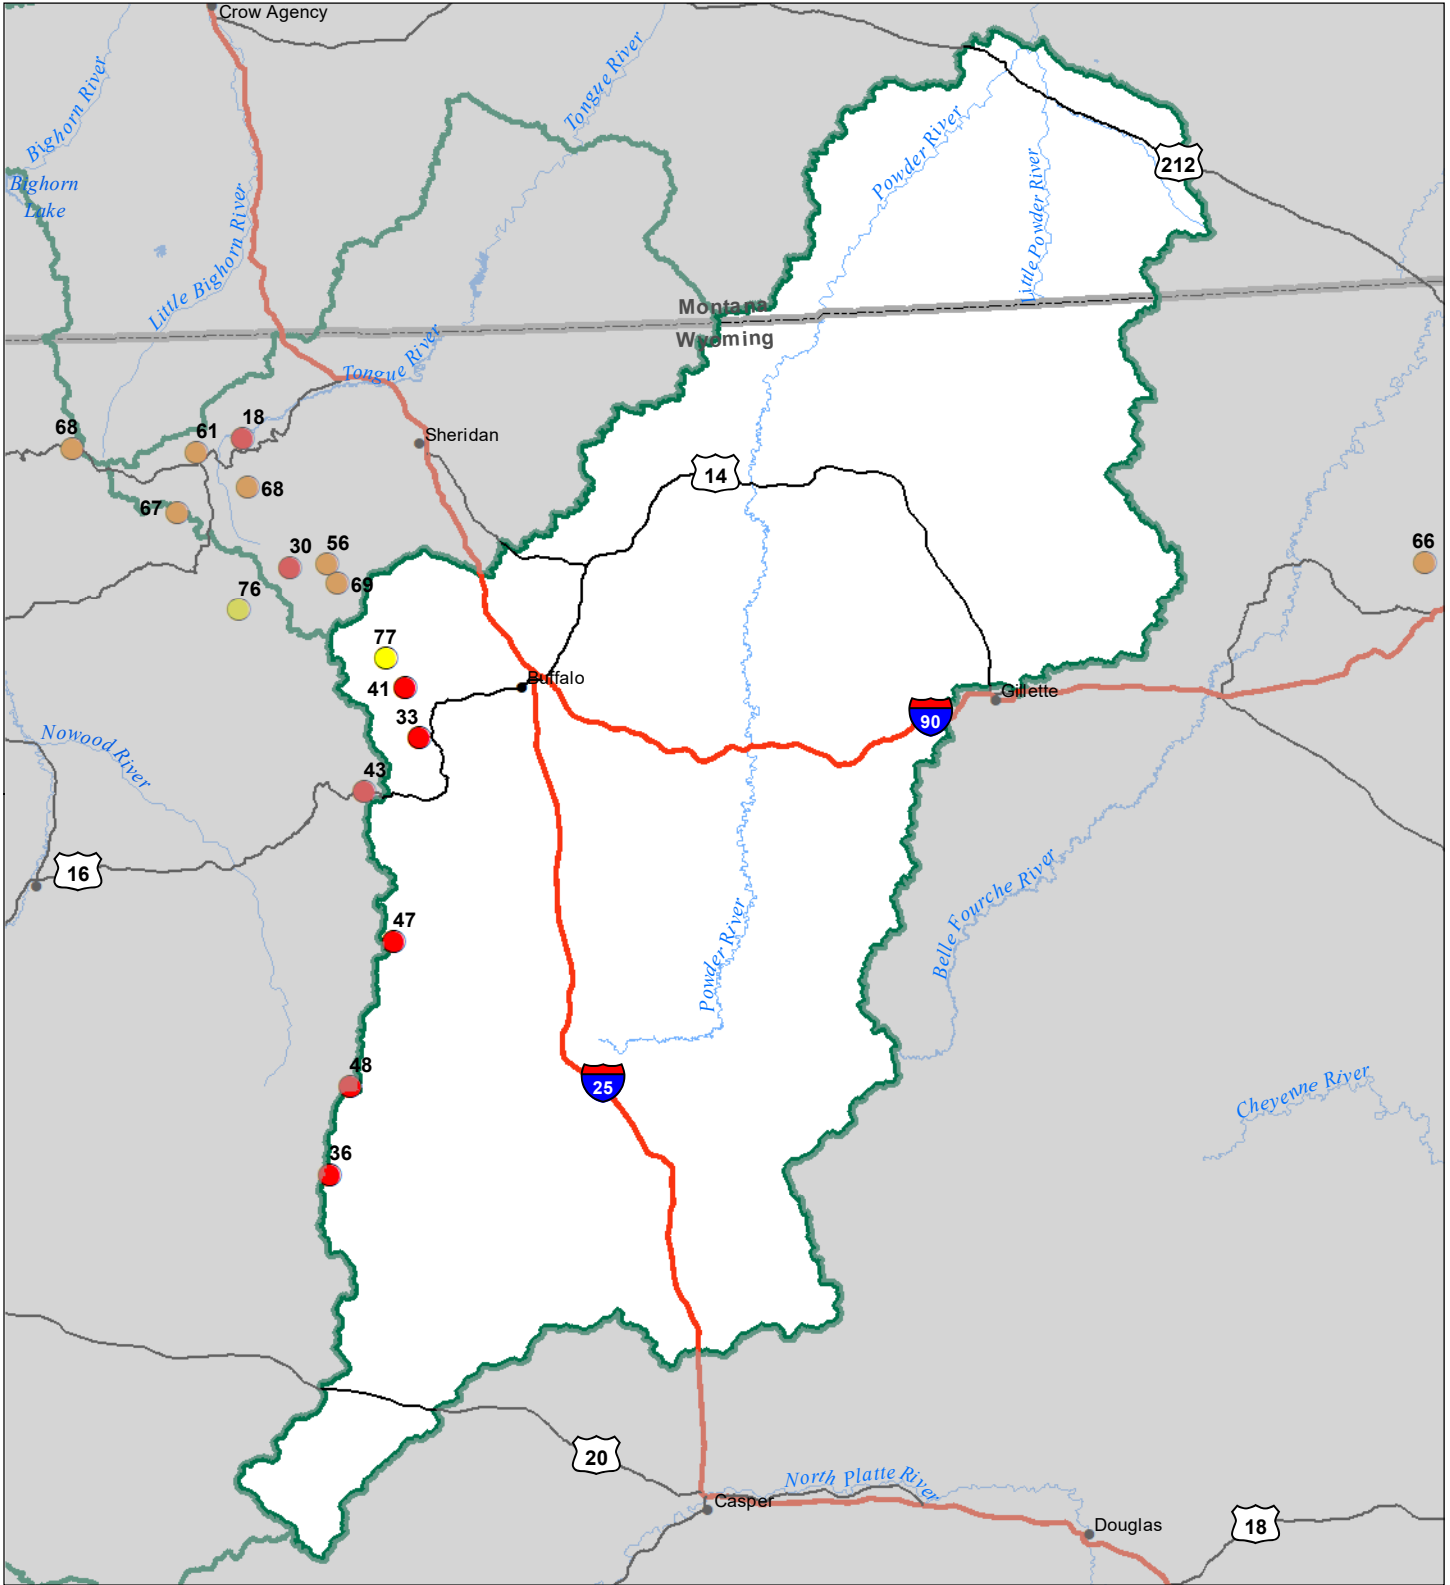

Powder River Basin Snow Water Equivalent Percentage of Normal February 1, 2024

Snow Water Equivalent Percent of Normal

SNOTEL

- > 150%
- 131 - 150%
- 111 - 130%
- 91 - 110%
- 71 - 90%
- 51 - 70%
- 1 - 50%
- * 0%

Snowcourse

- + > 150%
- + 131 - 150%
- + 111 - 130%
- + 91 - 110%
- + 71 - 90%
- + 51 - 70%
- + 1 - 50%
- * 0%