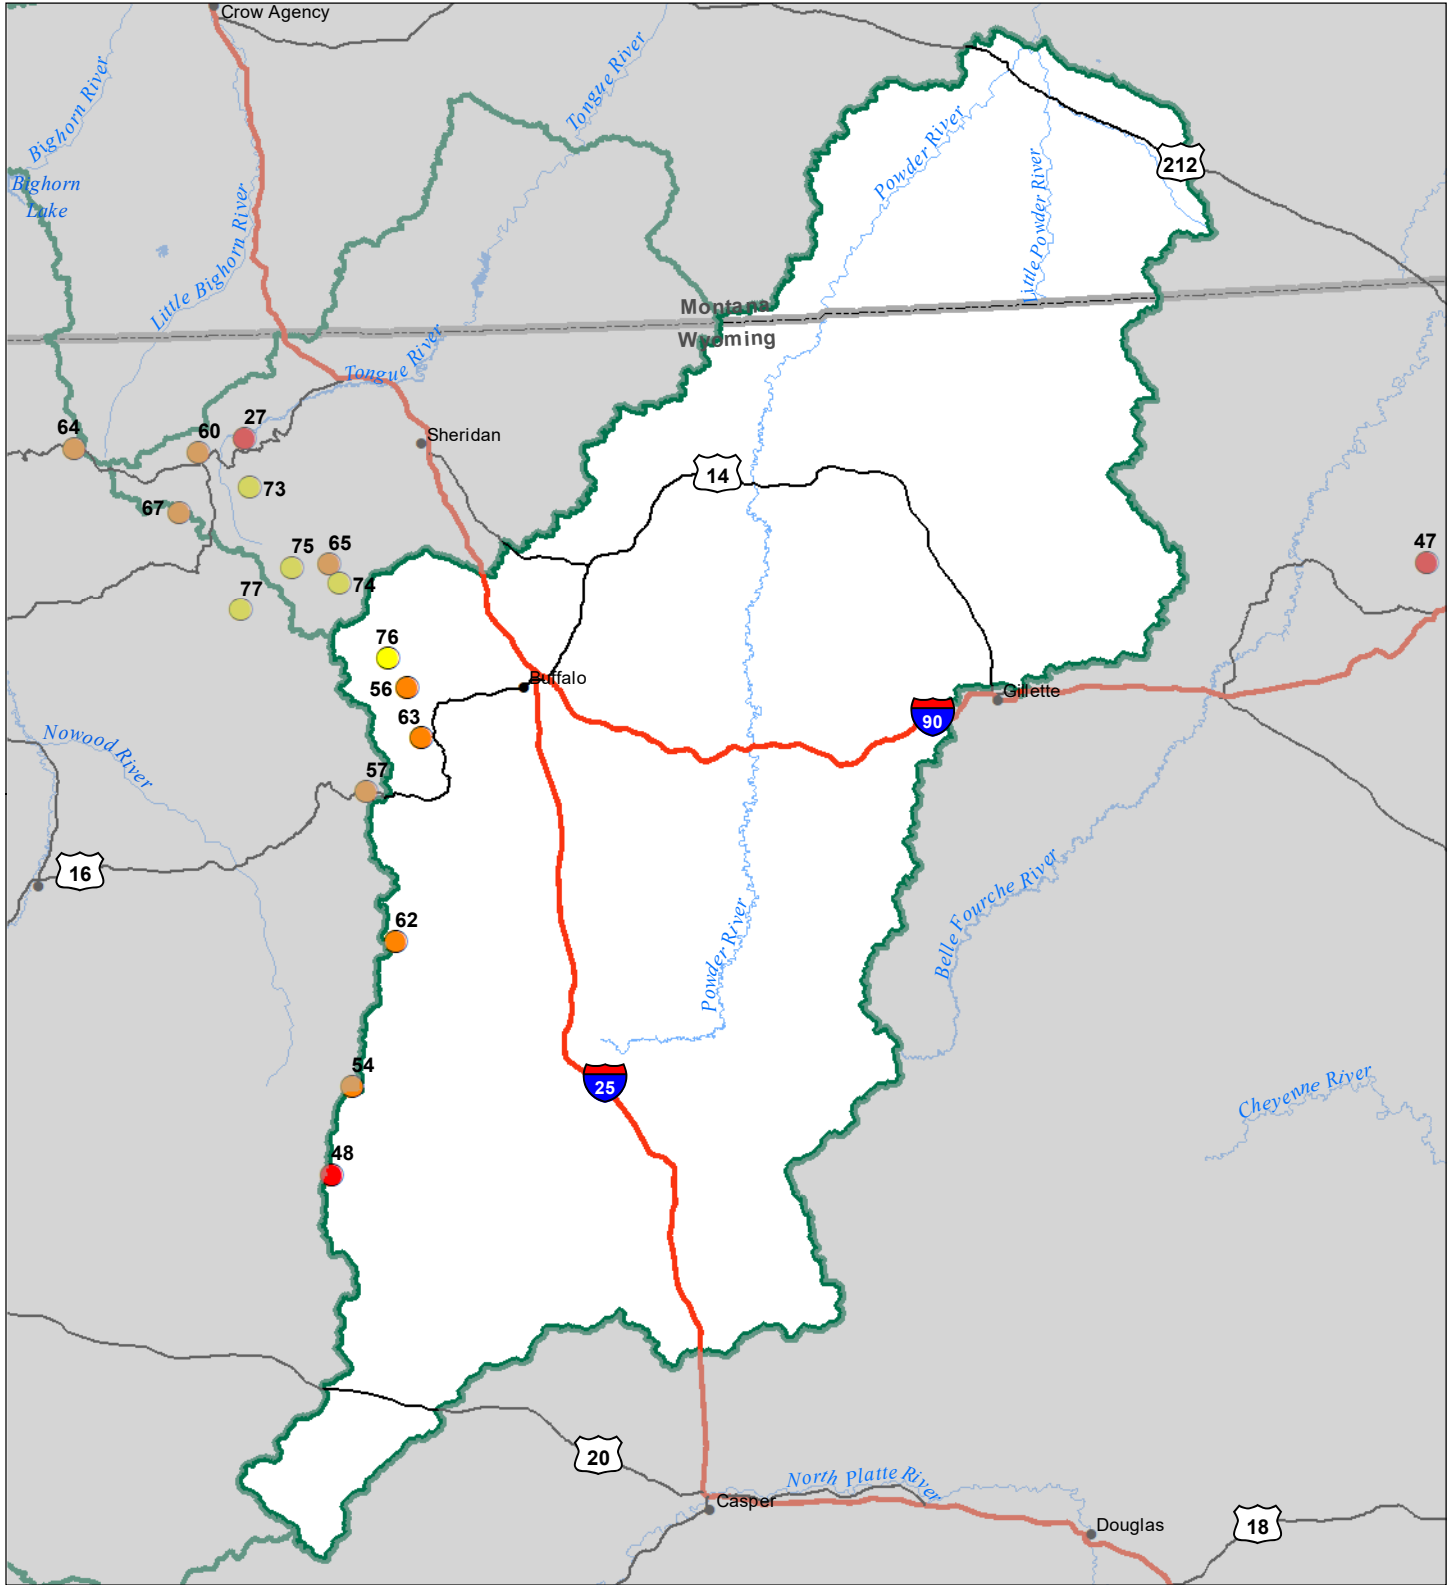

Powder River Basin Snow Water Equivalent Percentage of Normal March 1, 2024

Snow Water Equivalent Percent of Normal

SNOTEL

- > 150%
- 131 - 150%
- 111 - 130%
- 91 - 110%
- 71 - 90%
- 51 - 70%
- 1 - 50%
- *

Snowcourse

- ⊕ > 150%
- ⊕ 131 - 150%
- ⊕ 111 - 130%
- ⊕ 91 - 110%
- ⊕ 71 - 90%
- ⊕ 51 - 70%
- ⊕ 1 - 50%
- ⊕ *