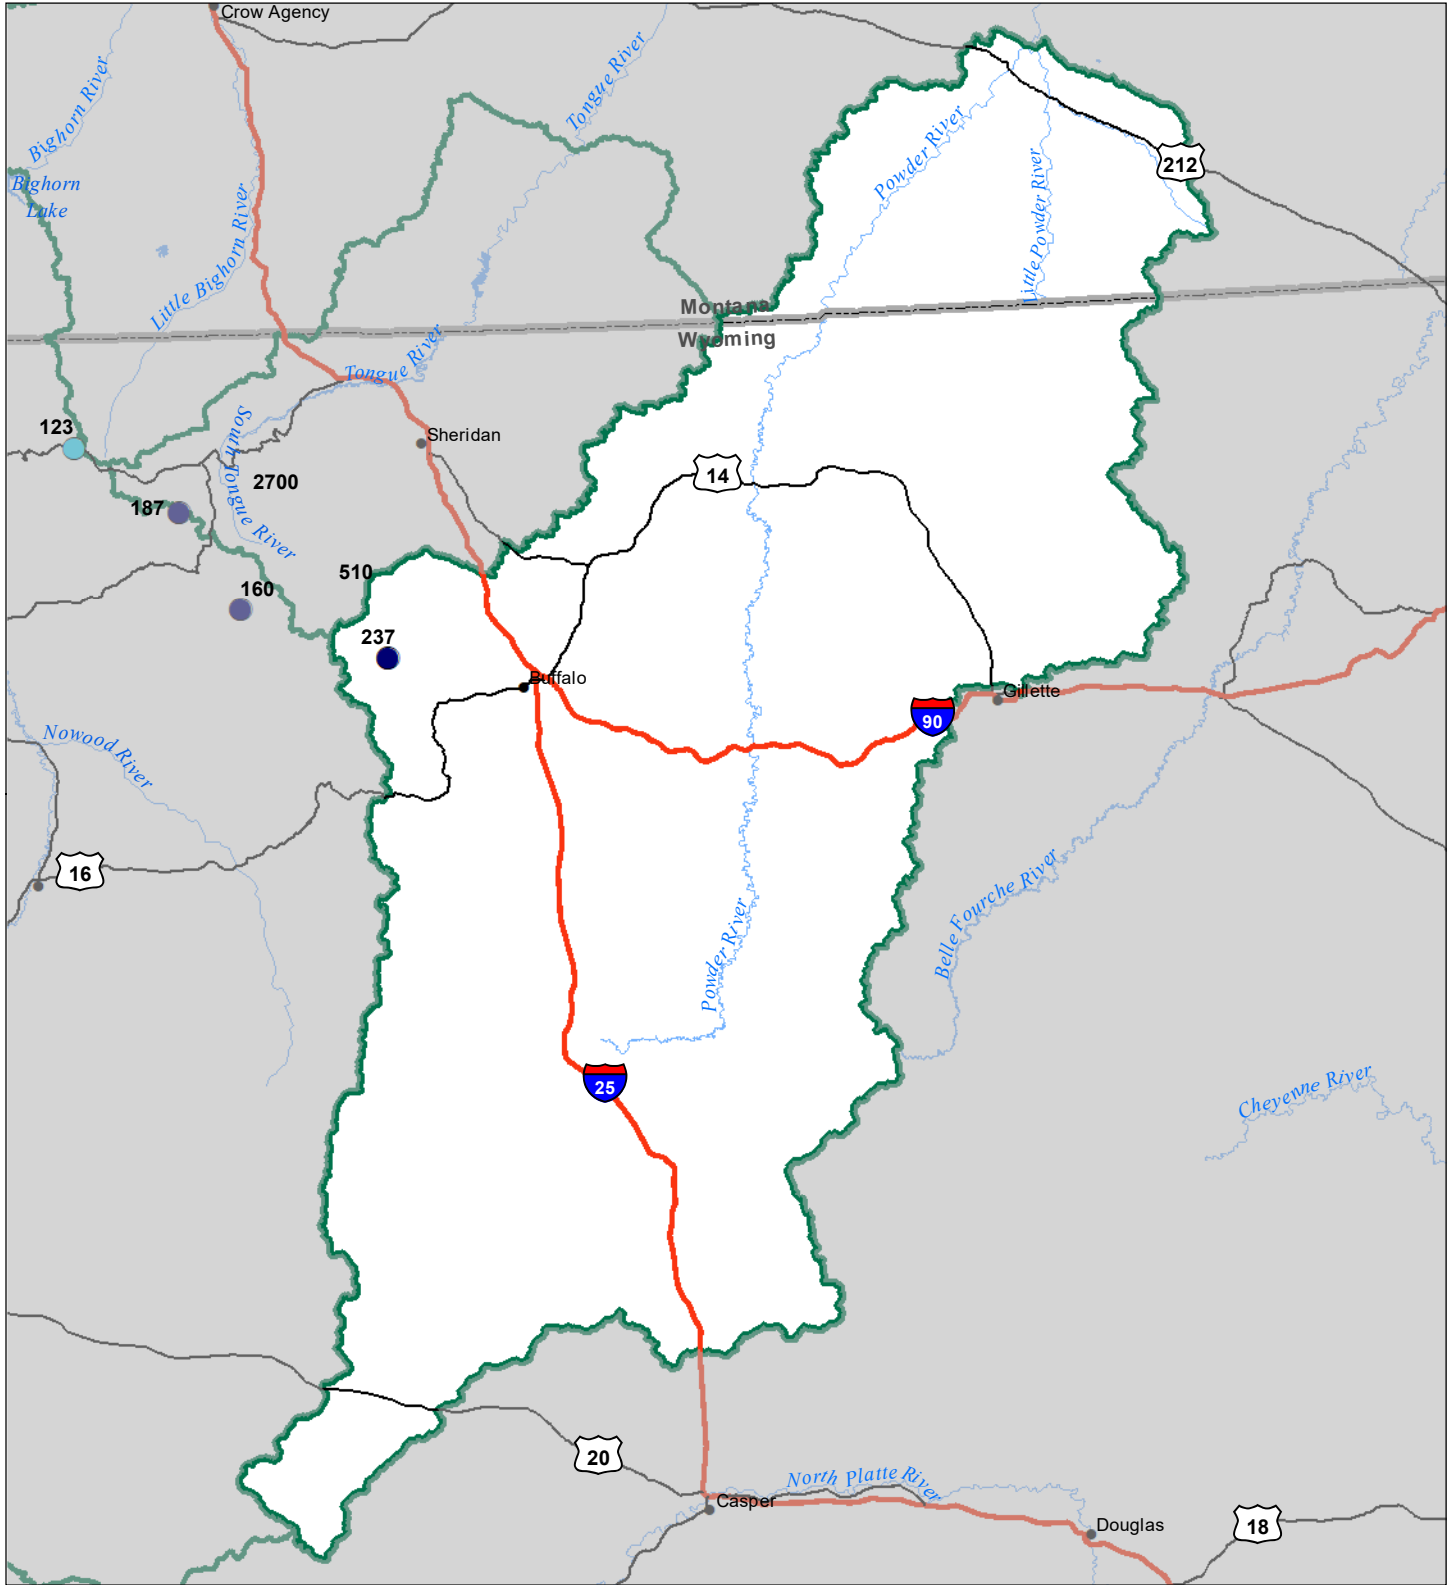

Powder River Basin Snow Water Equivalent Percentage of Normal June 1, 2024

Snow Water Equivalent Percent of Normal

SNOTEL

- > 150%
- 131 - 150%
- 111 - 130%
- 91 - 110%
- 71 - 90%
- 51 - 70%
- 1 - 50%
- * 0%

Snowcourse

- + > 150%
- + 131 - 150%
- + 111 - 130%
- + 91 - 110%
- + 71 - 90%
- + 51 - 70%
- + 1 - 50%
- * 0%