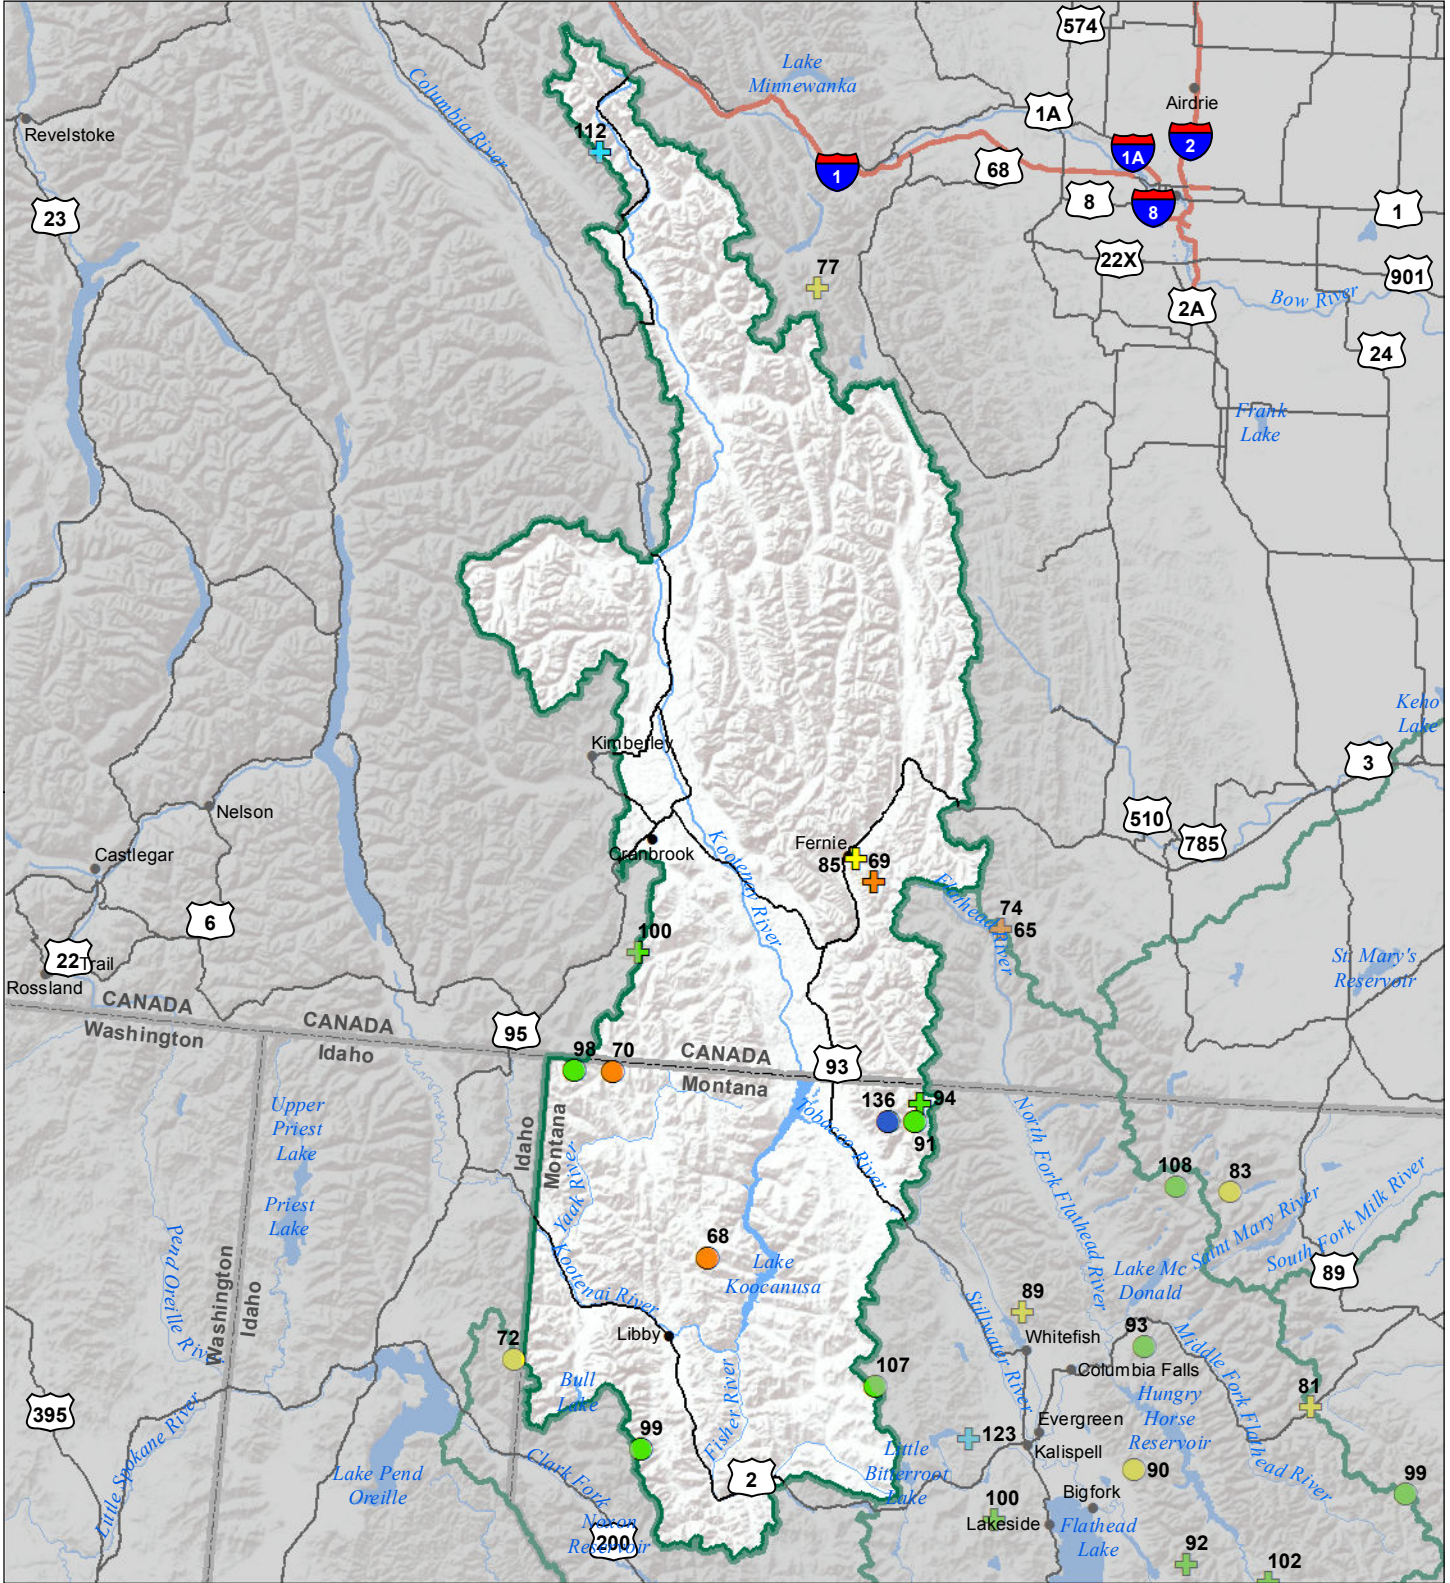

Kootenai River Basin Snow Water Equivalent Percentage of Normal January 1, 2017

Snow Water Equivalent Percent of Normal

SNOTEL

- > 150%
- 131 - 150%
- 111 - 130%
- 91 - 110%
- 71 - 90%
- 51 - 70%
- 1 - 50%
- *

Snowcourse

- ⊕ > 150%
- ⊕ 131 - 150%
- ⊕ 111 - 130%
- ⊕ 91 - 110%
- ⊕ 71 - 90%
- ⊕ 51 - 70%
- ⊕ 1 - 50%
- ⊕ *