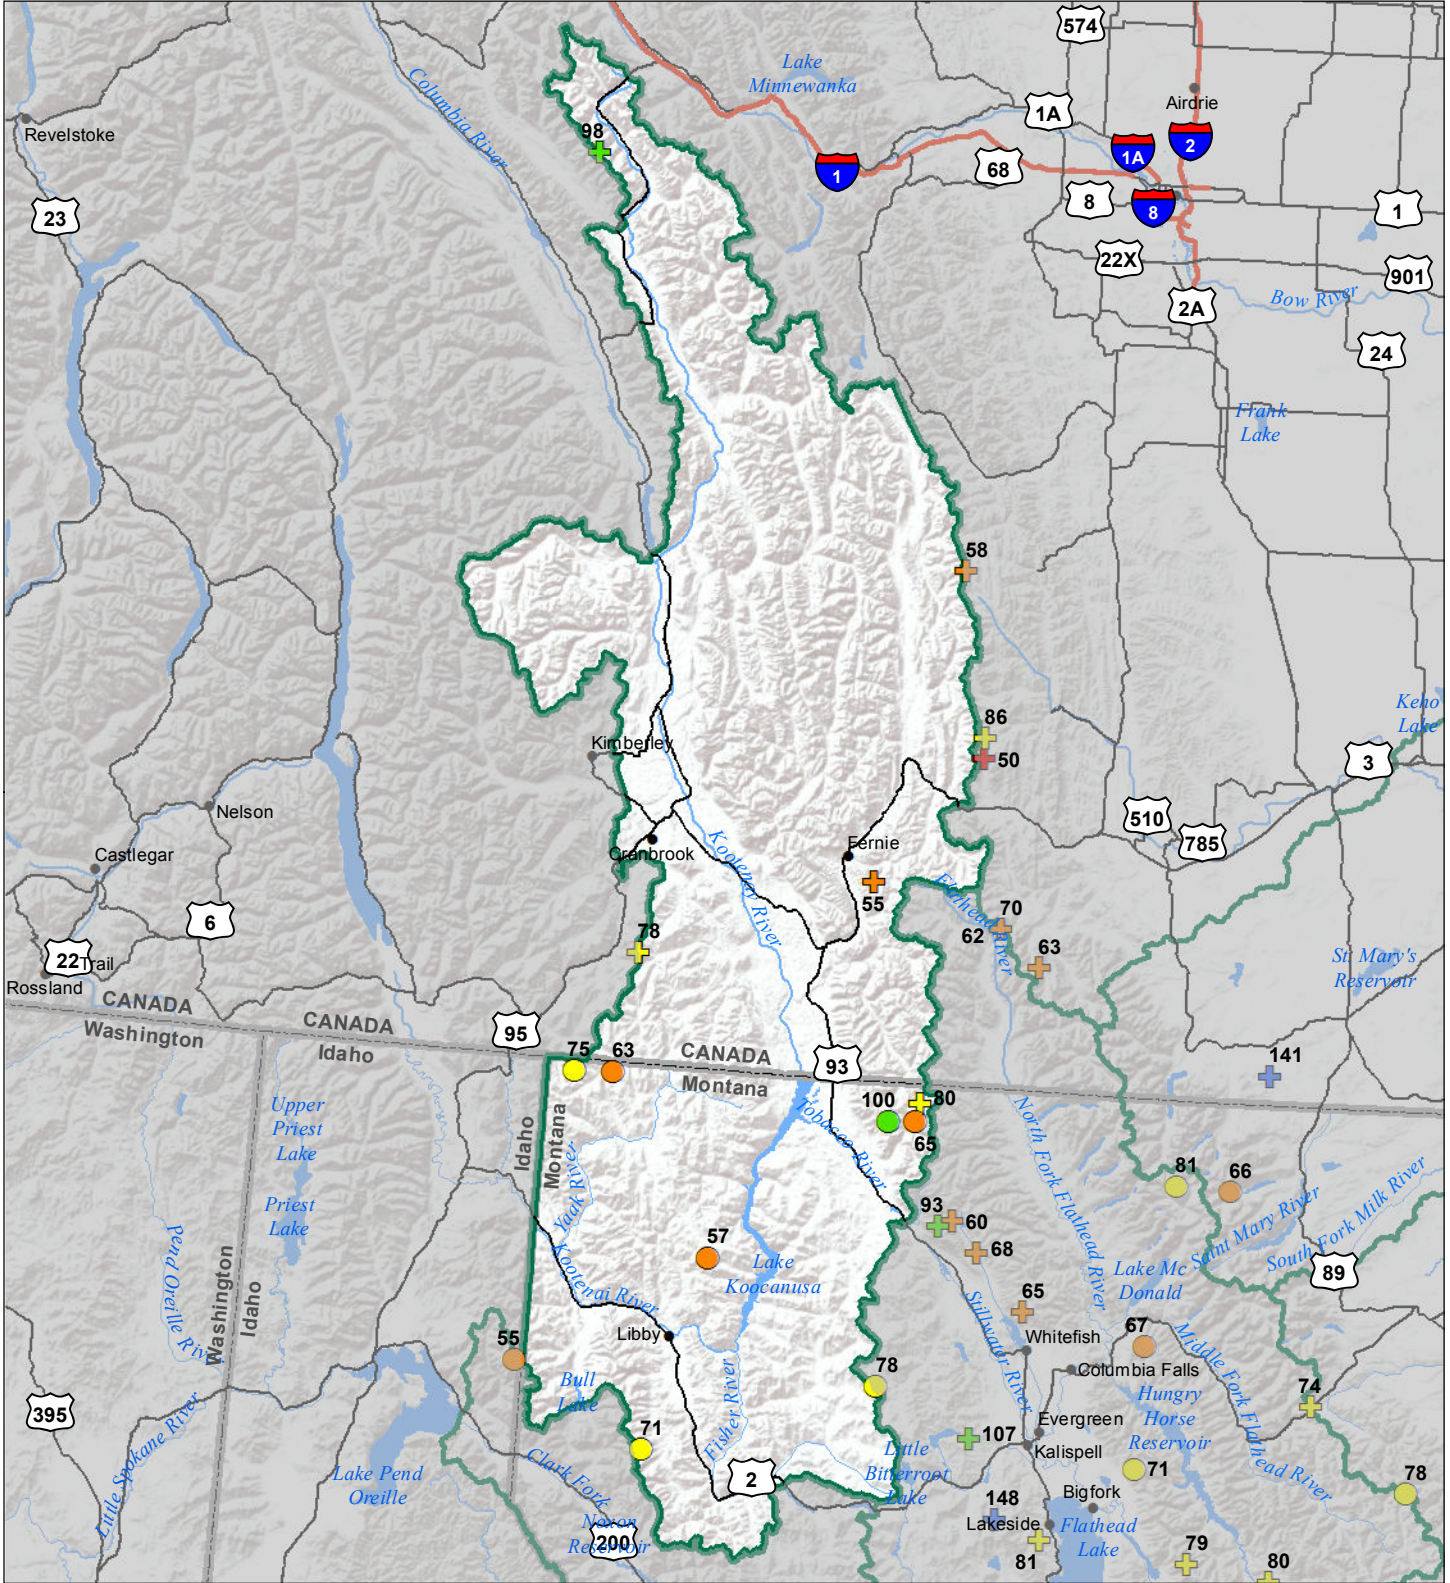

Kootenai River Basin Snow Water Equivalent Percentage of Normal February 1, 2017

Snow Water Equivalent Percent of Normal

SNOTEL

- > 150%
- 131 - 150%
- 111 - 130%
- 91 - 110%
- 71 - 90%
- 51 - 70%
- 1 - 50%
- * 0%

Snowcourse

- + > 150%
- + 131 - 150%
- + 111 - 130%
- + 91 - 110%
- + 71 - 90%
- + 51 - 70%
- + 1 - 50%
- * 0%