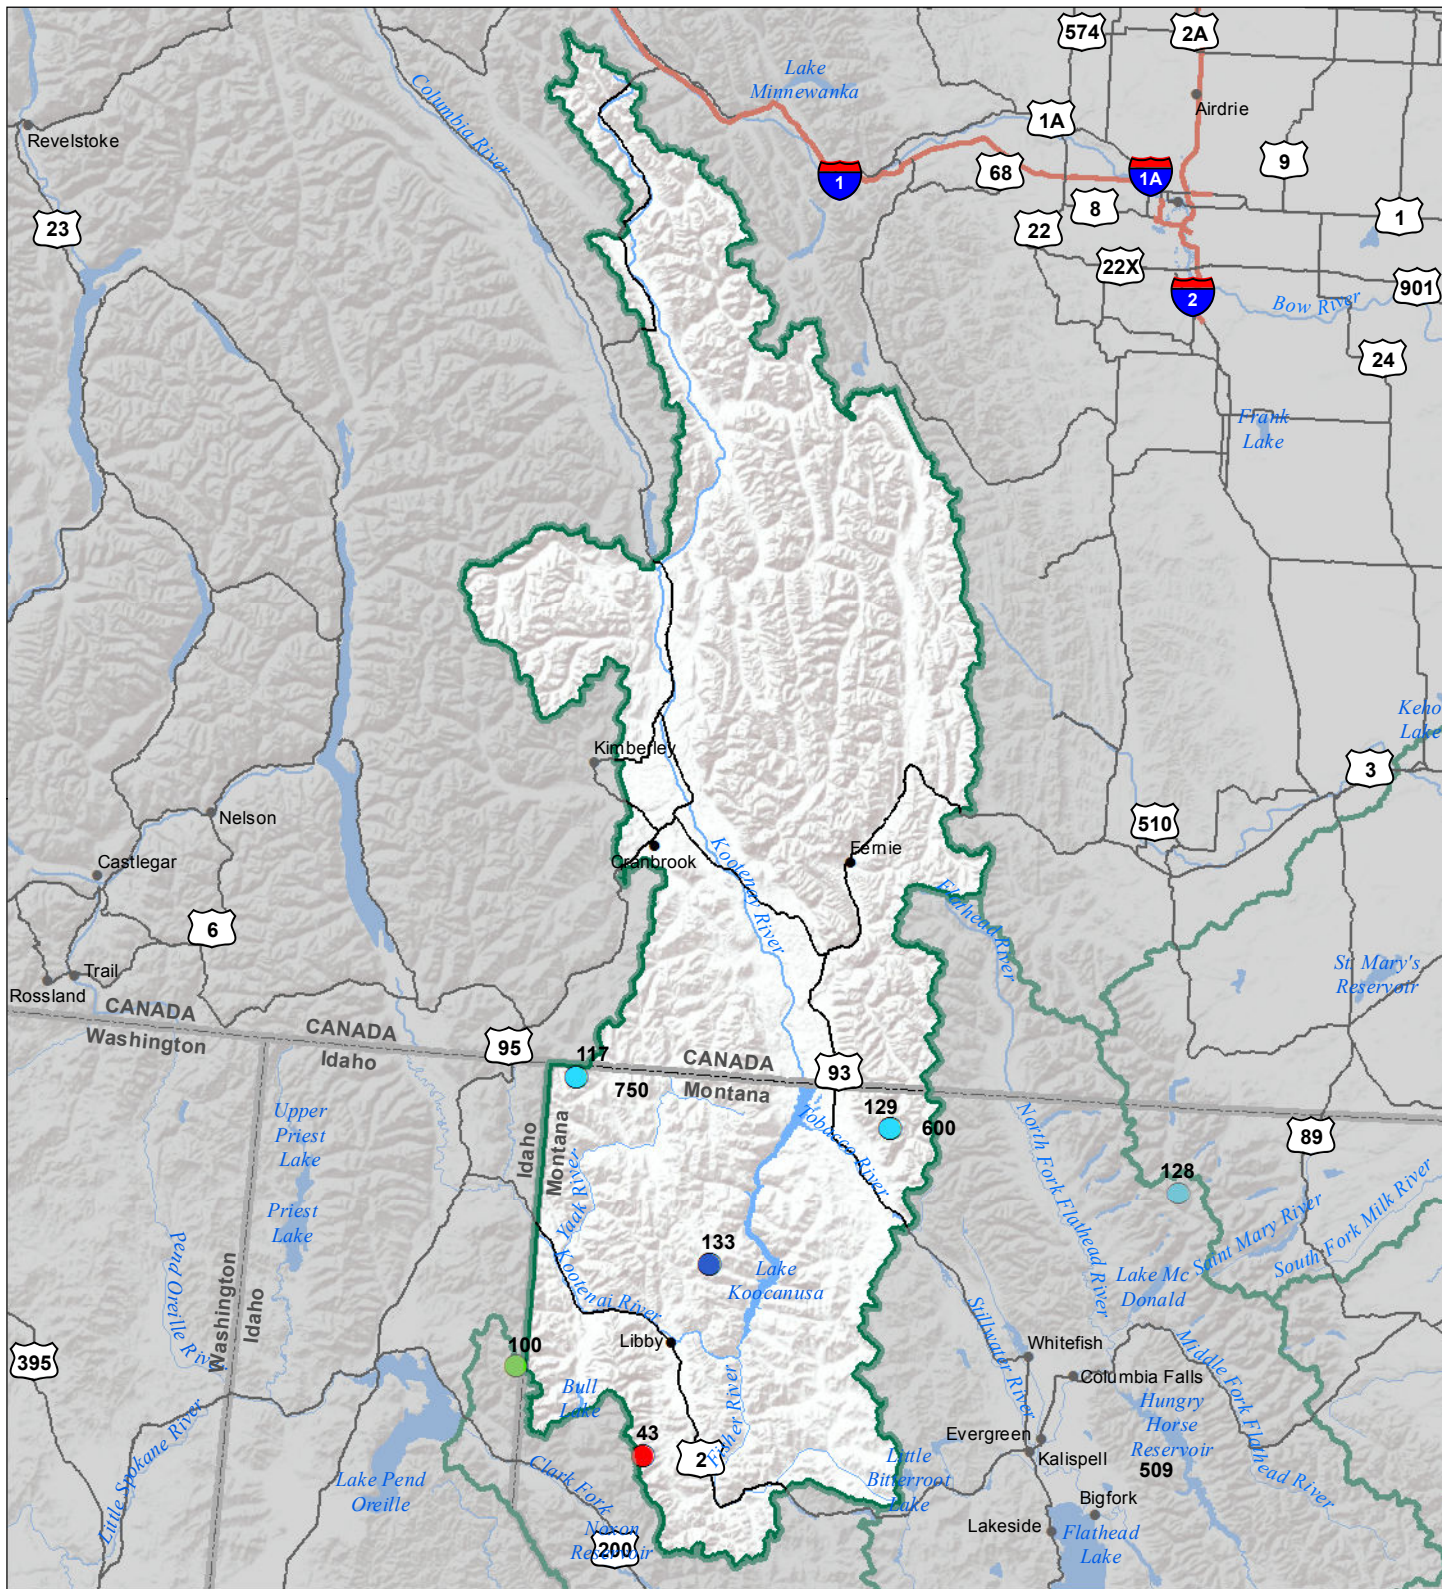

Kootenai River Basin Snow Water Equivalent Percentage of Normal November 1, 2017

Snow Water Equivalent Percent of Normal

SNOTEL

- > 150%
- 131 - 150%
- 111 - 130%
- 91 - 110%
- 71 - 90%
- 51 - 70%
- 1 - 50%
- * 0%

Snowcourse

- + > 150%
- + 131 - 150%
- + 111 - 130%
- + 91 - 110%
- + 71 - 90%
- + 51 - 70%
- + 1 - 50%
- * 0%