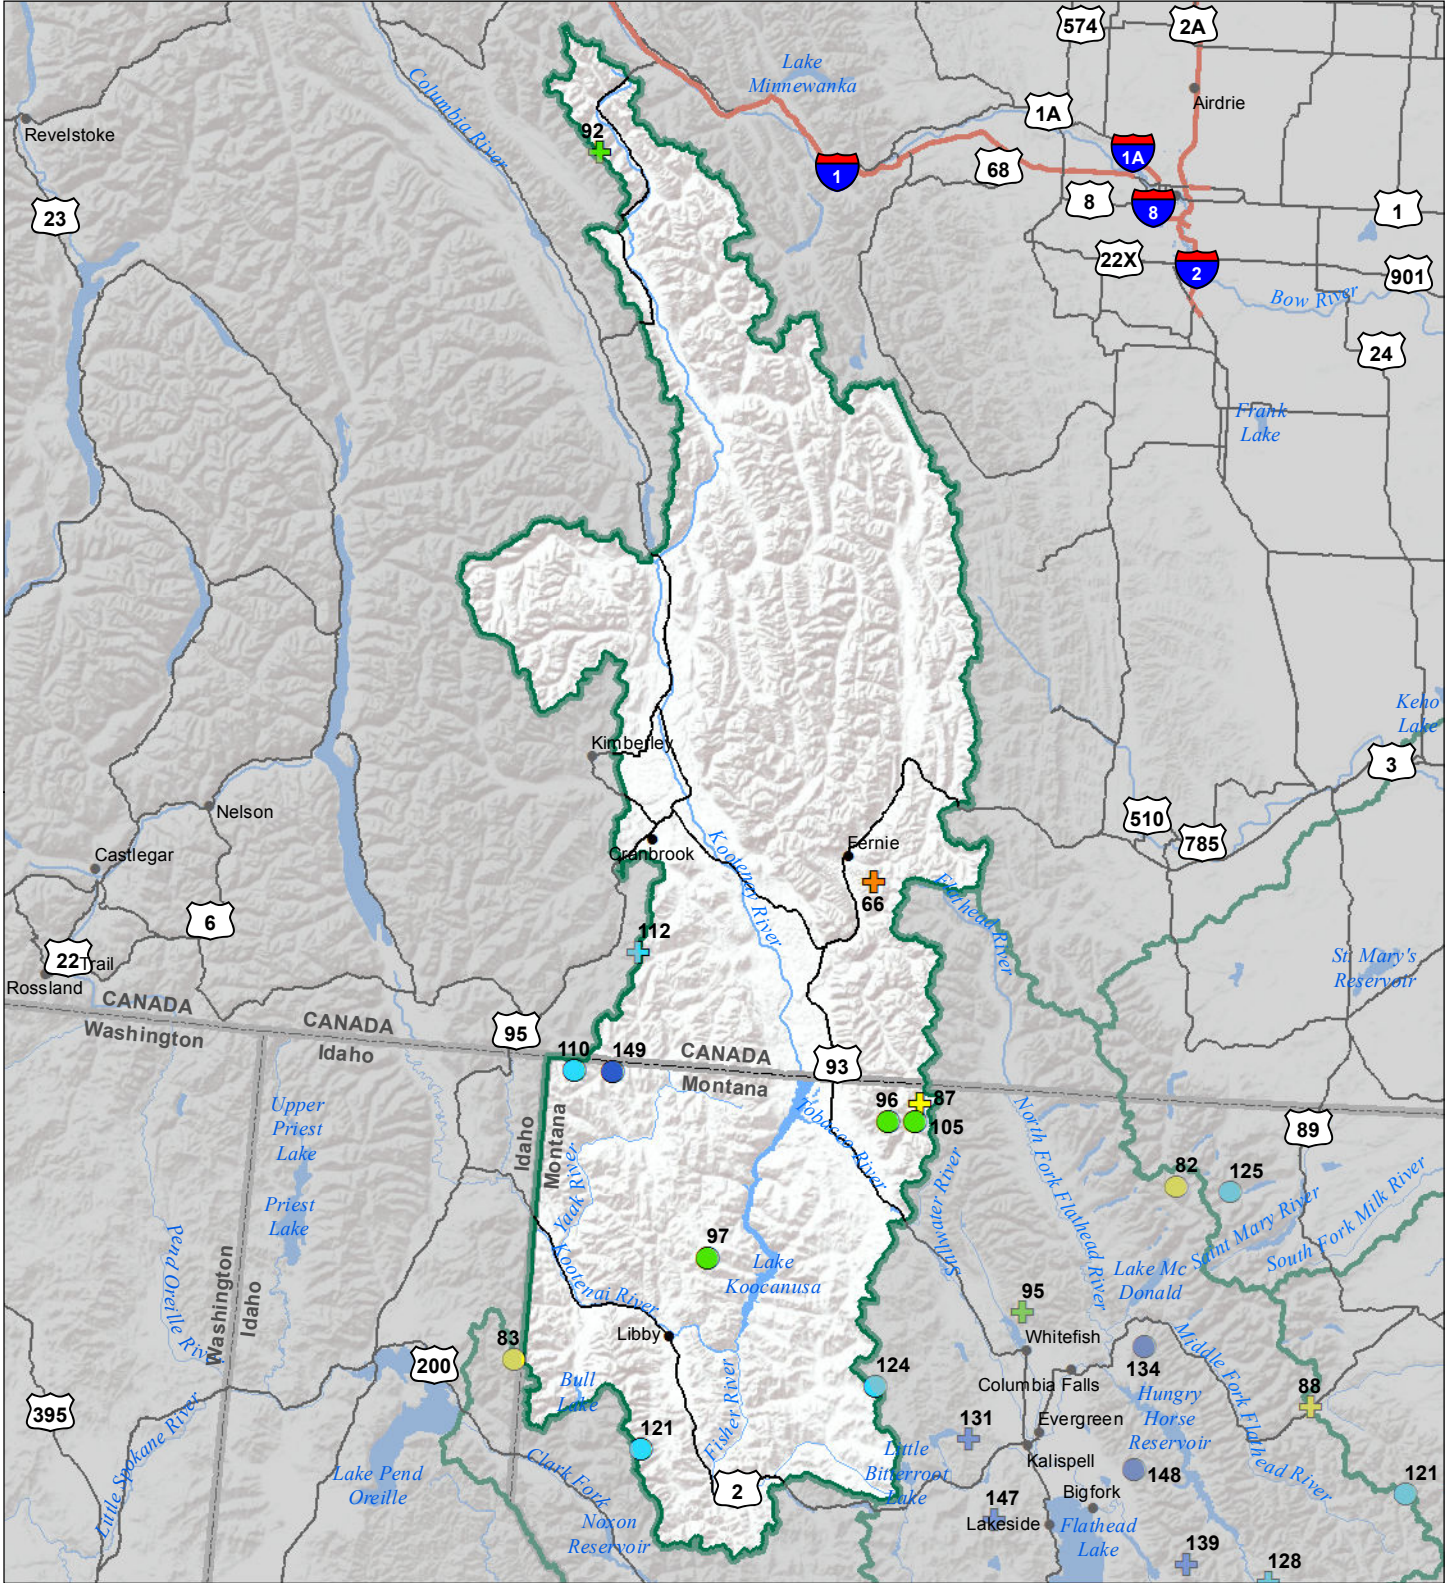

Kootenai River Basin Snow Water Equivalent Percentage of Normal January 1, 2018

Snow Water Equivalent Percent of Normal

SNOTEL

- > 150%
- 131 - 150%
- 111 - 130%
- 91 - 110%
- 71 - 90%
- 51 - 70%
- 1 - 50%
- * 0%

Snowcourse

- + > 150%
- + 131 - 150%
- + 111 - 130%
- + 91 - 110%
- + 71 - 90%
- + 51 - 70%
- + 1 - 50%
- * 0%