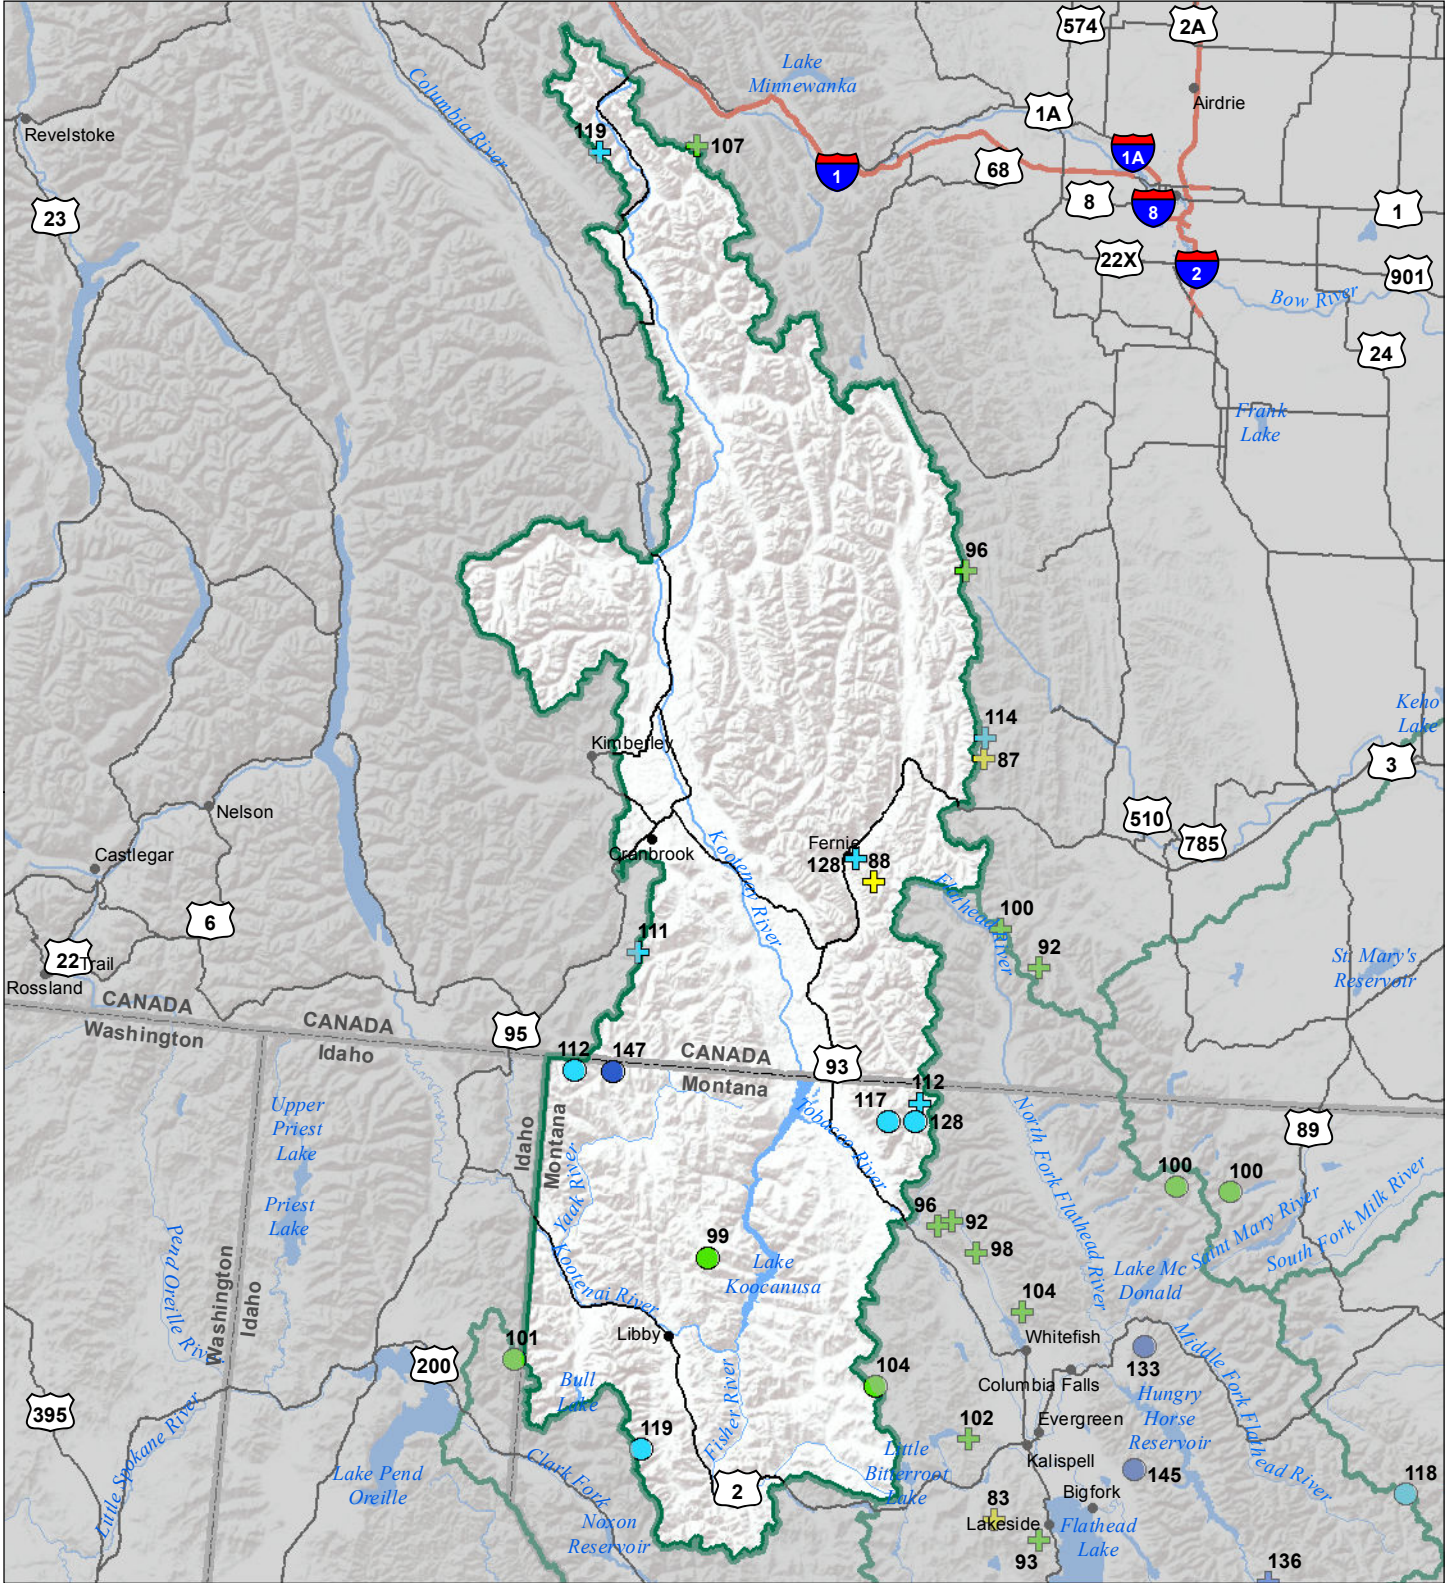

# Kootenai River Basin Snow Water Equivalent Percentage of Normal February 1, 2018

## Snow Water Equivalent Percent of Normal

### SNOTEL

- > 150%
- 131 - 150%
- 111 - 130%
- 91 - 110%
- 71 - 90%
- 51 - 70%
- 1 - 50%
- \* 0%

### Snowcourse

- + > 150%
- + 131 - 150%
- + 111 - 130%
- + 91 - 110%
- + 71 - 90%
- + 51 - 70%
- + 1 - 50%
- \* 0%