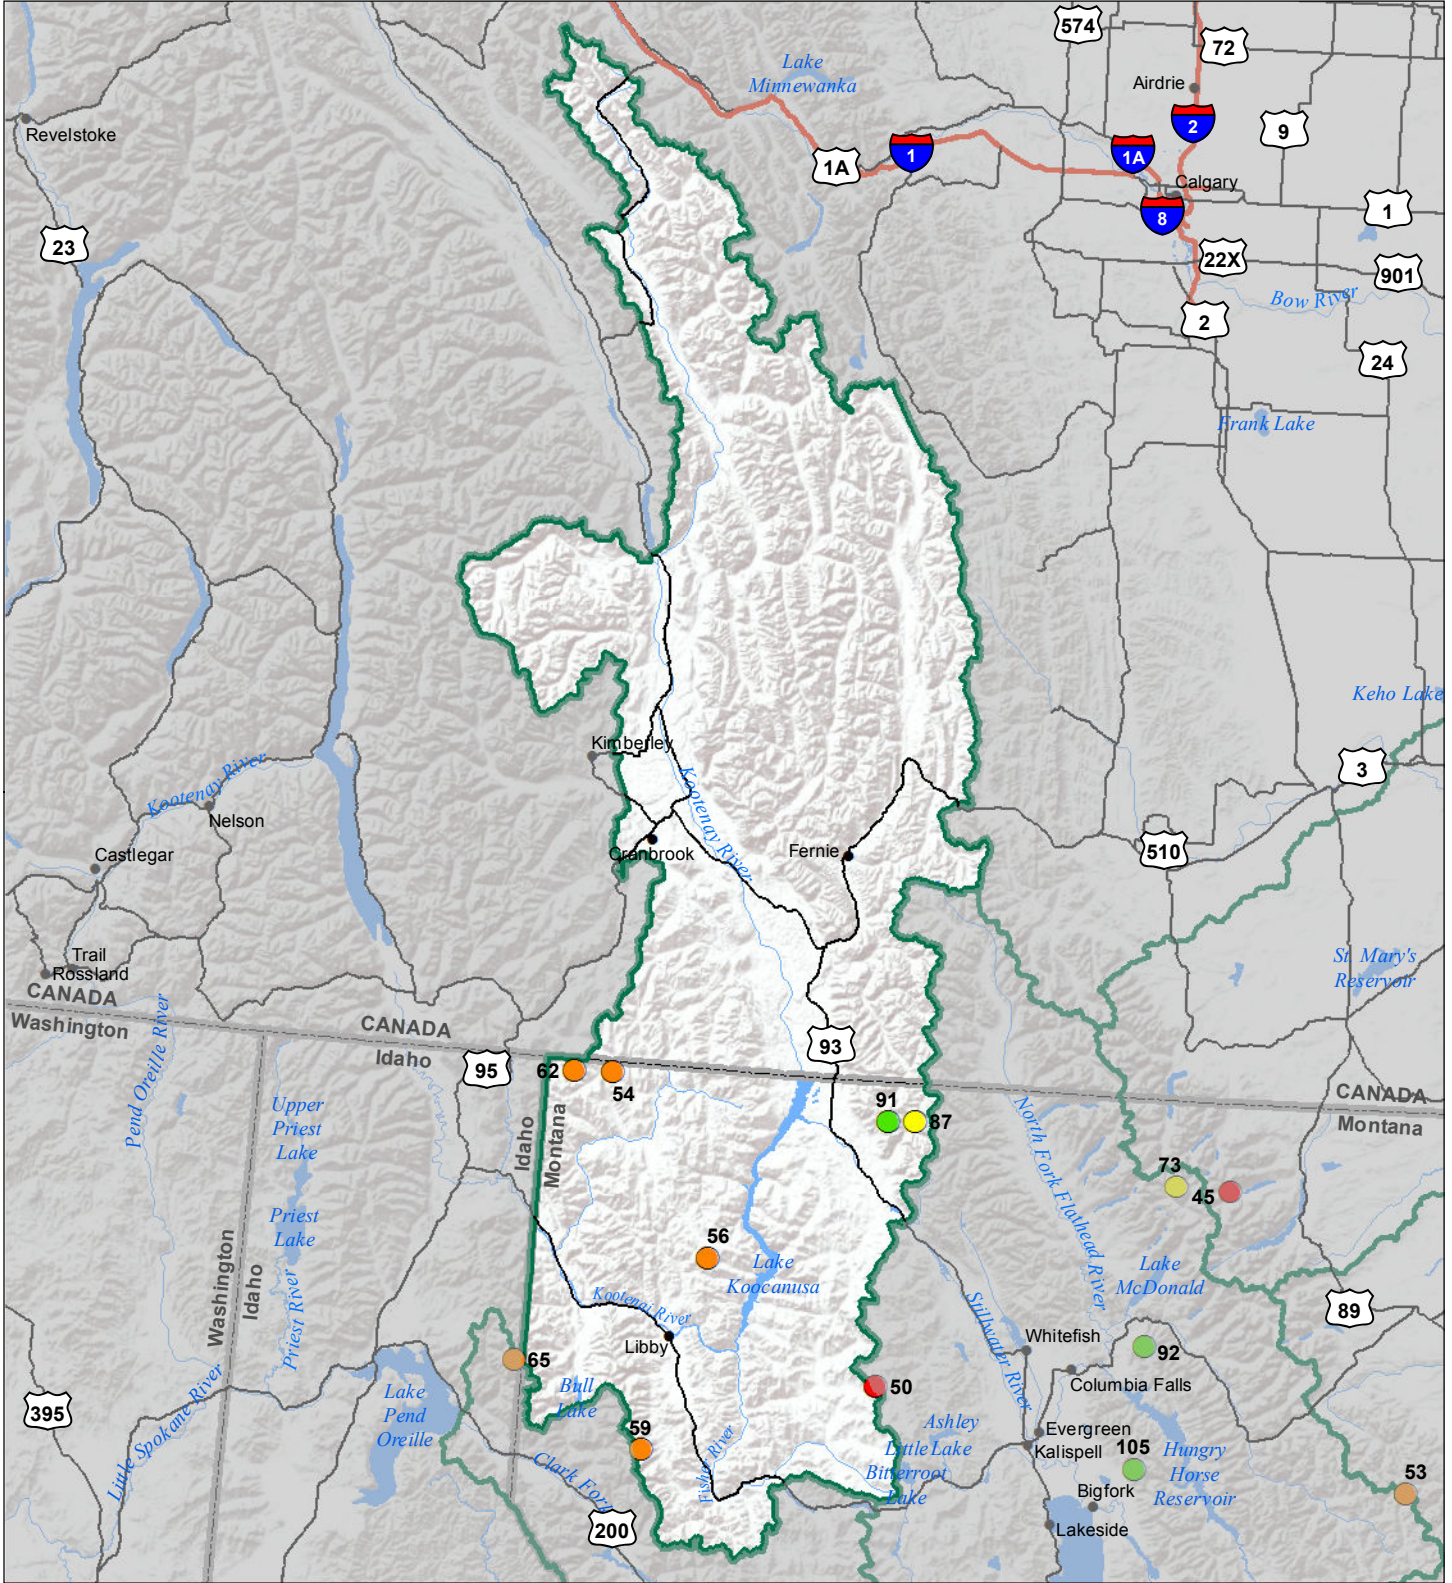

# Kootenai River Basin Snow Water Equivalent Percentage of Normal December 1, 2018

## Snow Water Equivalent Percent of Normal

### SNOTEL

- > 150%
- 131 - 150%
- 111 - 130%
- 91 - 110%
- 71 - 90%
- 51 - 70%
- 1 - 50%
- ✱ 0%

### Snowcourse

- + > 150%
- + 131 - 150%
- + 111 - 130%
- + 91 - 110%
- + 71 - 90%
- + 51 - 70%
- + 1 - 50%
- ✱ 0%