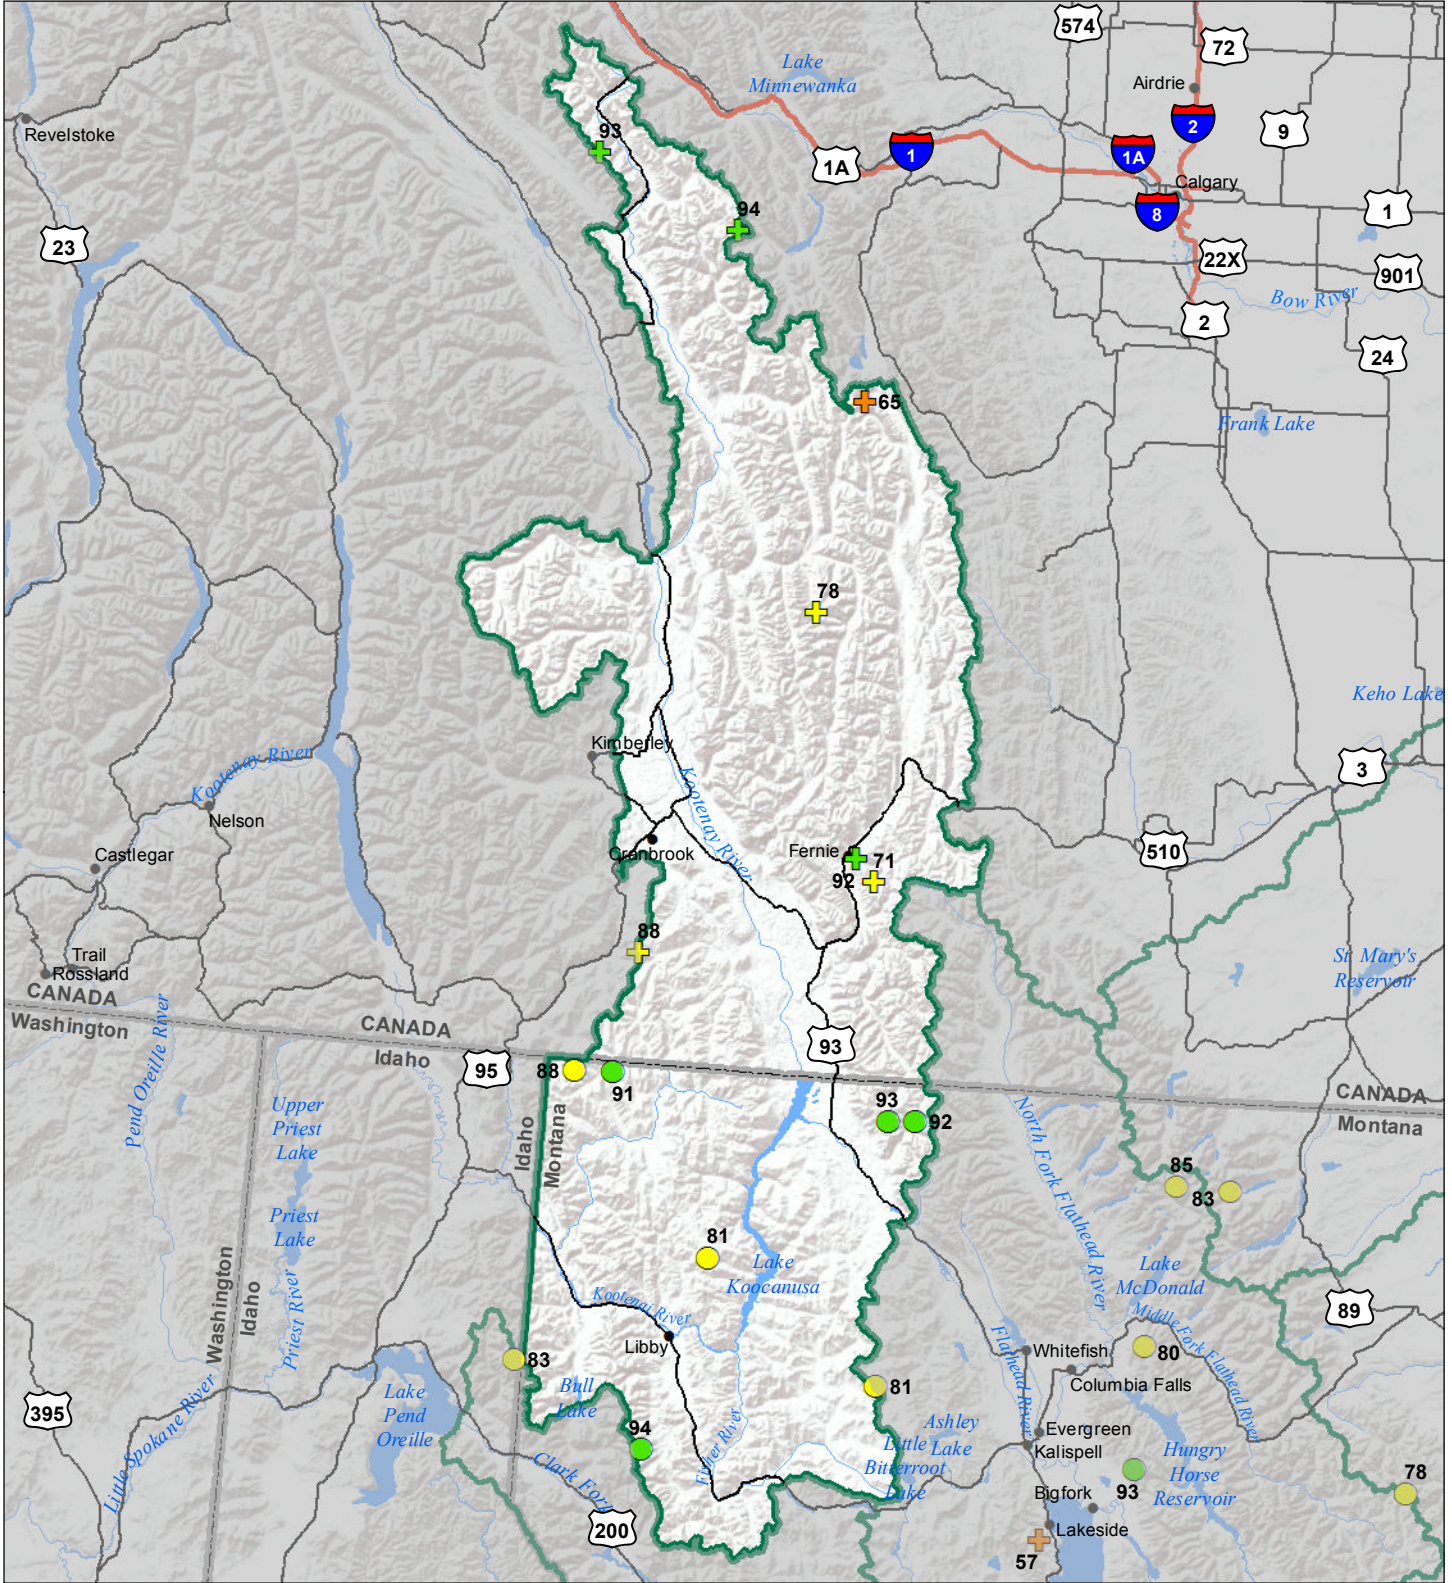

# Kootenai River Basin Snow Water Equivalent Percentage of Normal January 1, 2019

## Snow Water Equivalent Percent of Normal

### SNOTEL

- > 150%
- 131 - 150%
- 111 - 130%
- 91 - 110%
- 71 - 90%
- 51 - 70%
- 1 - 50%
- \* 0%

### Snowcourse

- + > 150%
- + 131 - 150%
- + 111 - 130%
- + 91 - 110%
- + 71 - 90%
- + 51 - 70%
- + 1 - 50%
- \* 0%