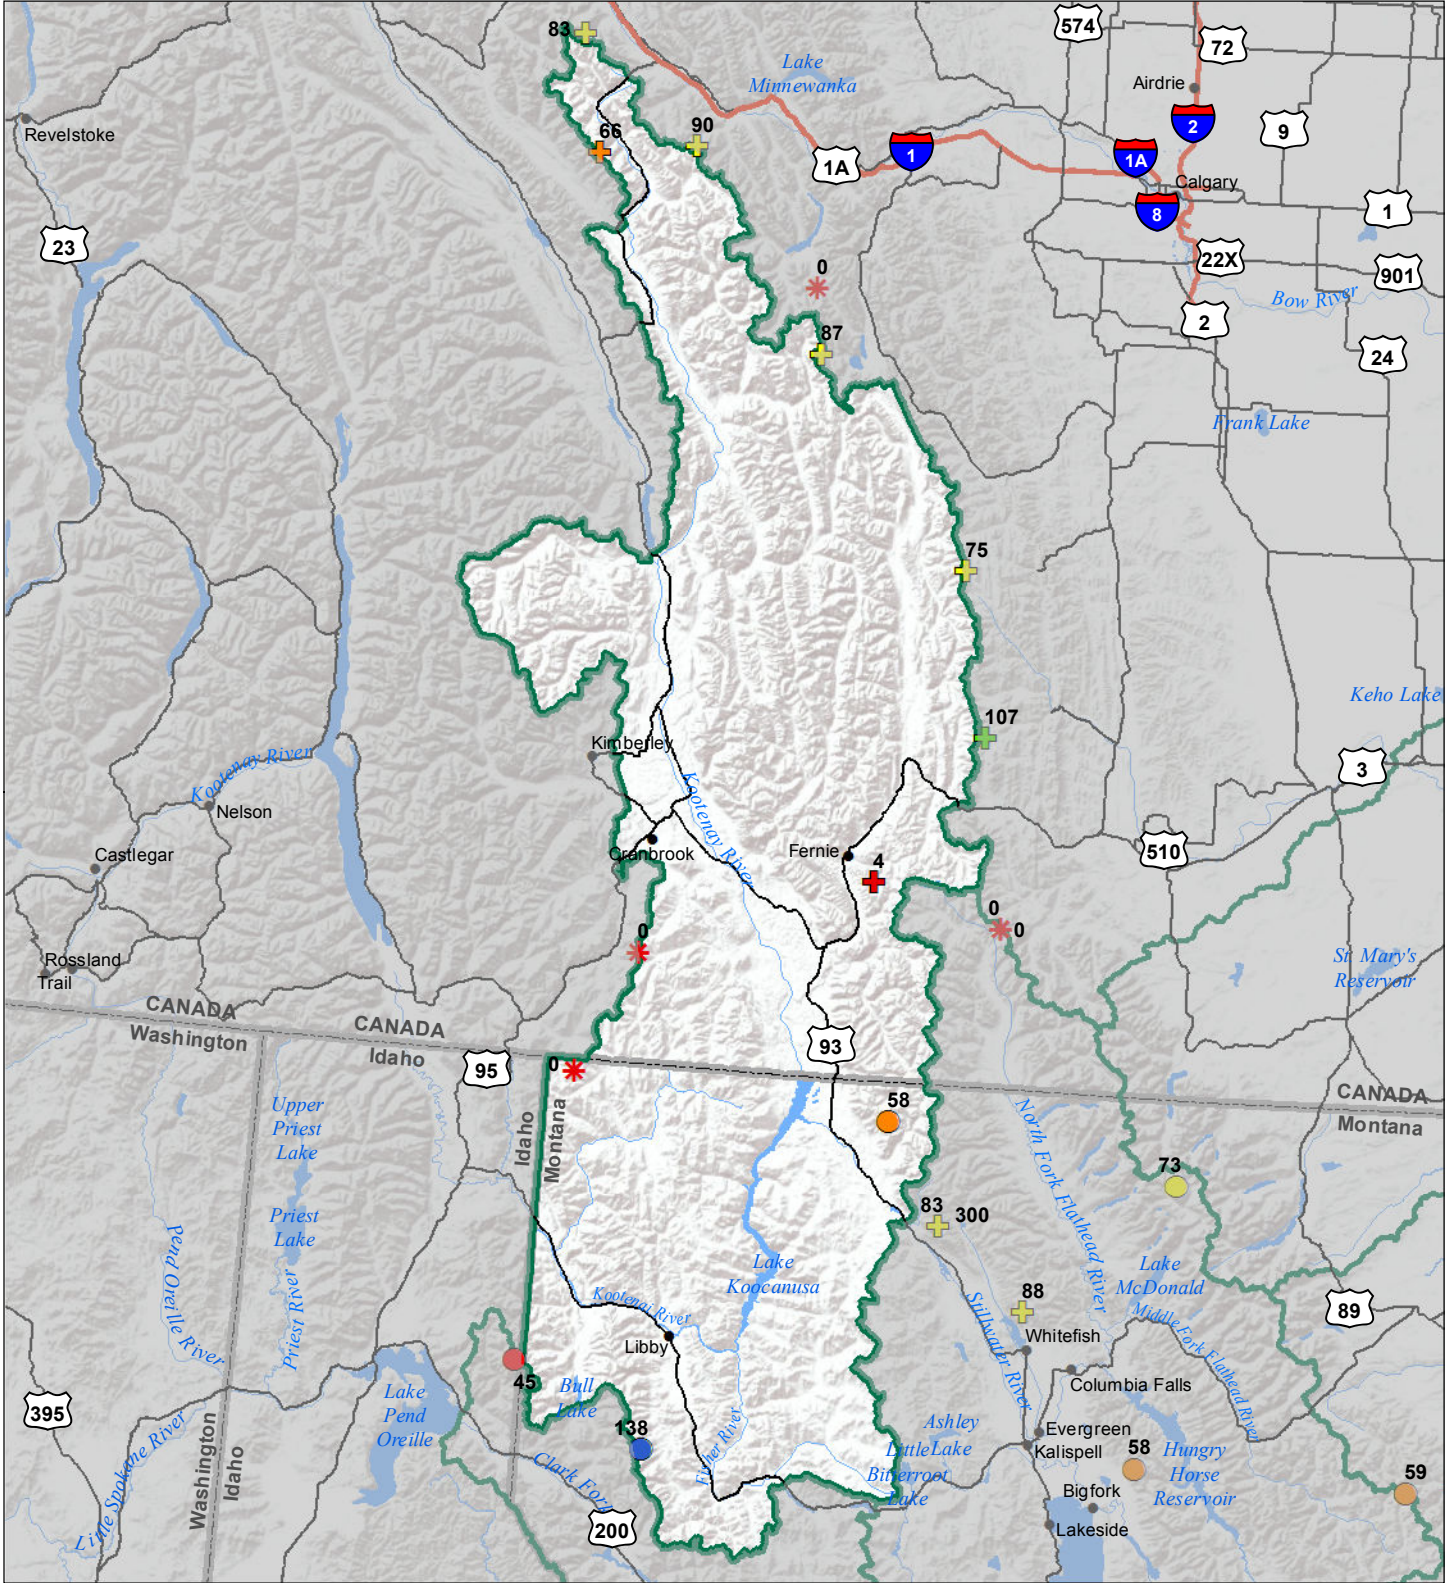

Kootenai River Basin Snow Water Equivalent Percentage of Normal June 1, 2019

Snow Water Equivalent Percent of Normal

SNOTEL

- > 150%
- 131 - 150%
- 111 - 130%
- 91 - 110%
- 71 - 90%
- 51 - 70%
- 1 - 50%
- * 0%

Snowcourse

- + > 150%
- + 131 - 150%
- + 111 - 130%
- + 91 - 110%
- + 71 - 90%
- + 51 - 70%
- + 1 - 50%
- * 0%