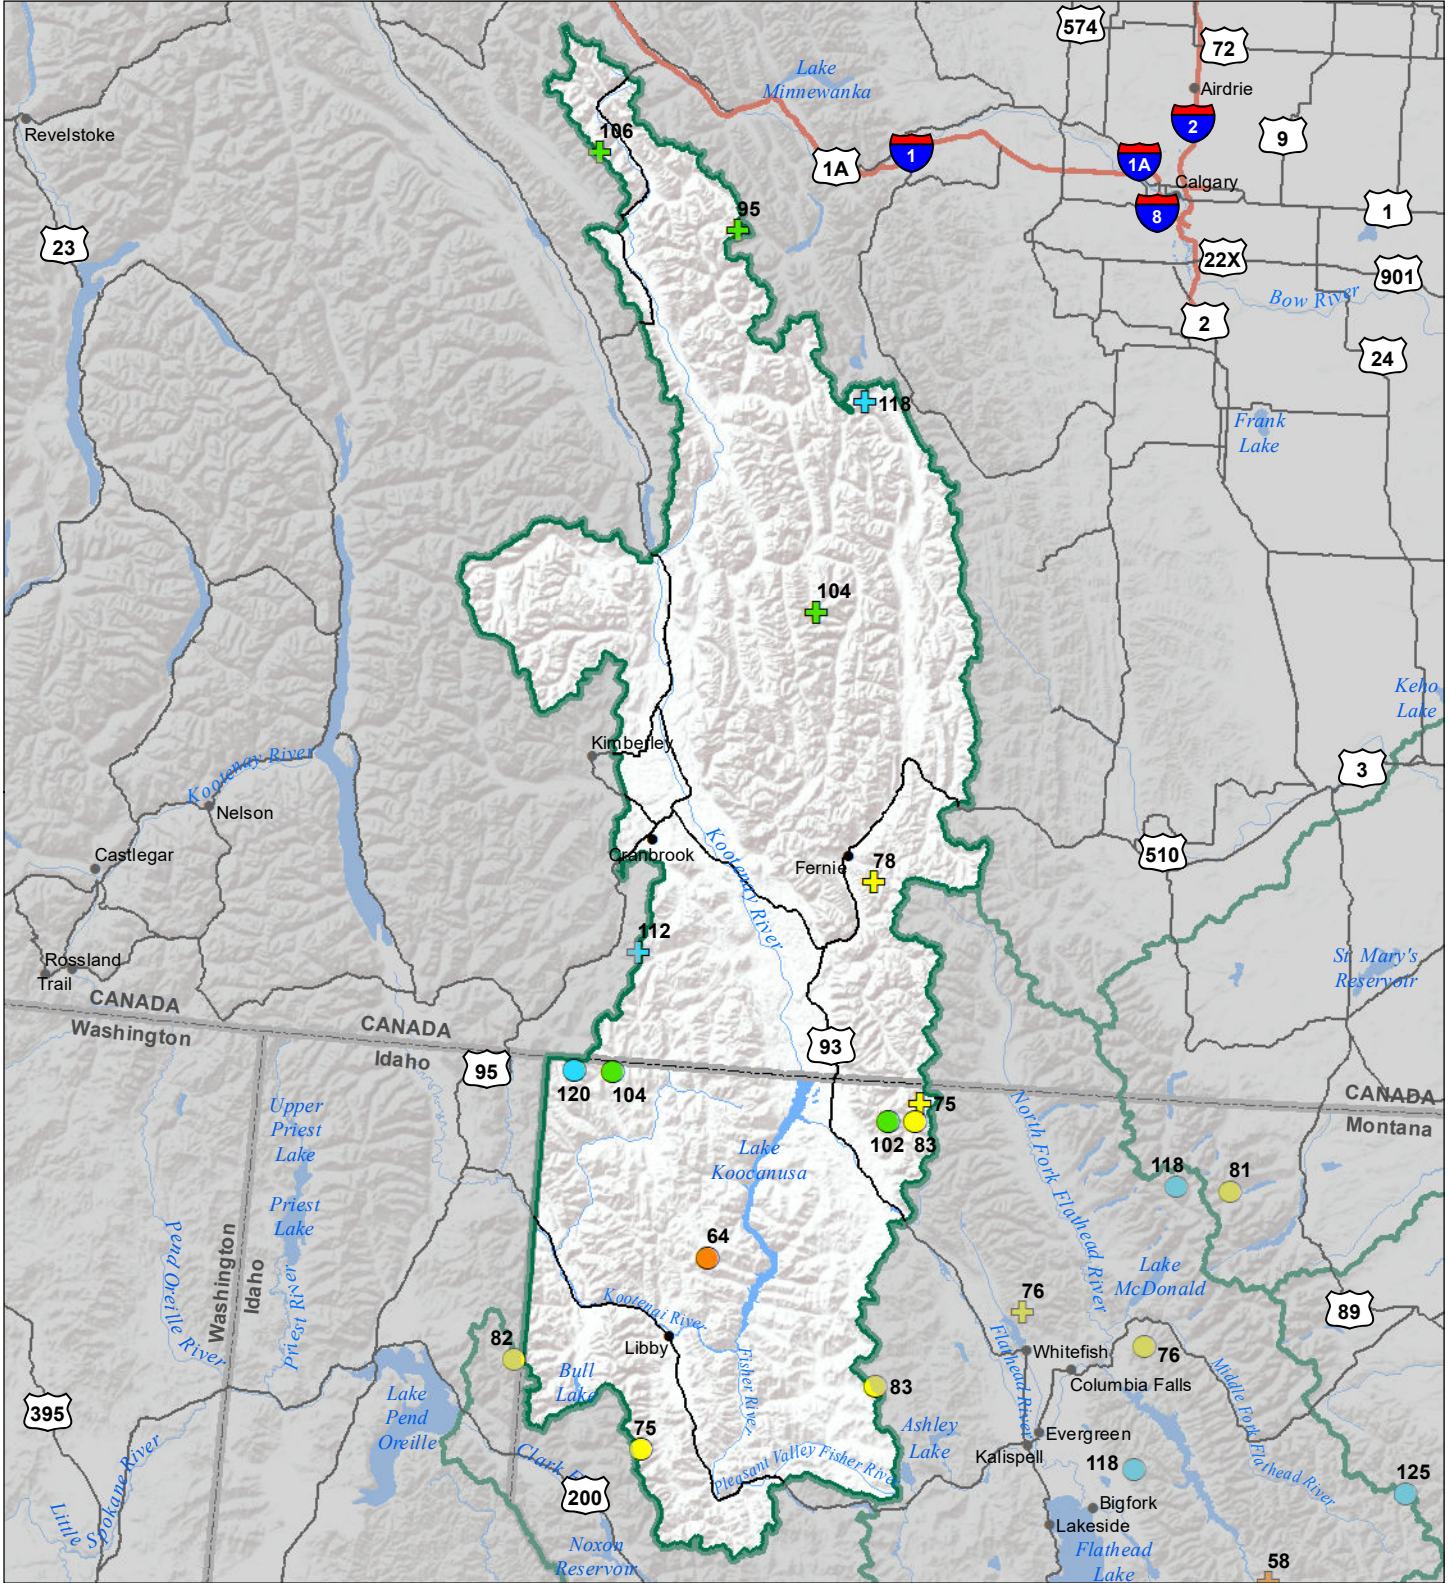

Kootenai River Basin Snow Water Equivalent Percentage of Normal January 1, 2020

Snow Water Equivalent Percent of Normal

SNOTEL

- > 150%
- 131 - 150%
- 111 - 130%
- 91 - 110%
- 71 - 90%
- 51 - 70%
- 1 - 50%
- * 0%

Snowcourse

- + > 150%
- + 131 - 150%
- + 111 - 130%
- + 91 - 110%
- + 71 - 90%
- + 51 - 70%
- + 1 - 50%
- * 0%