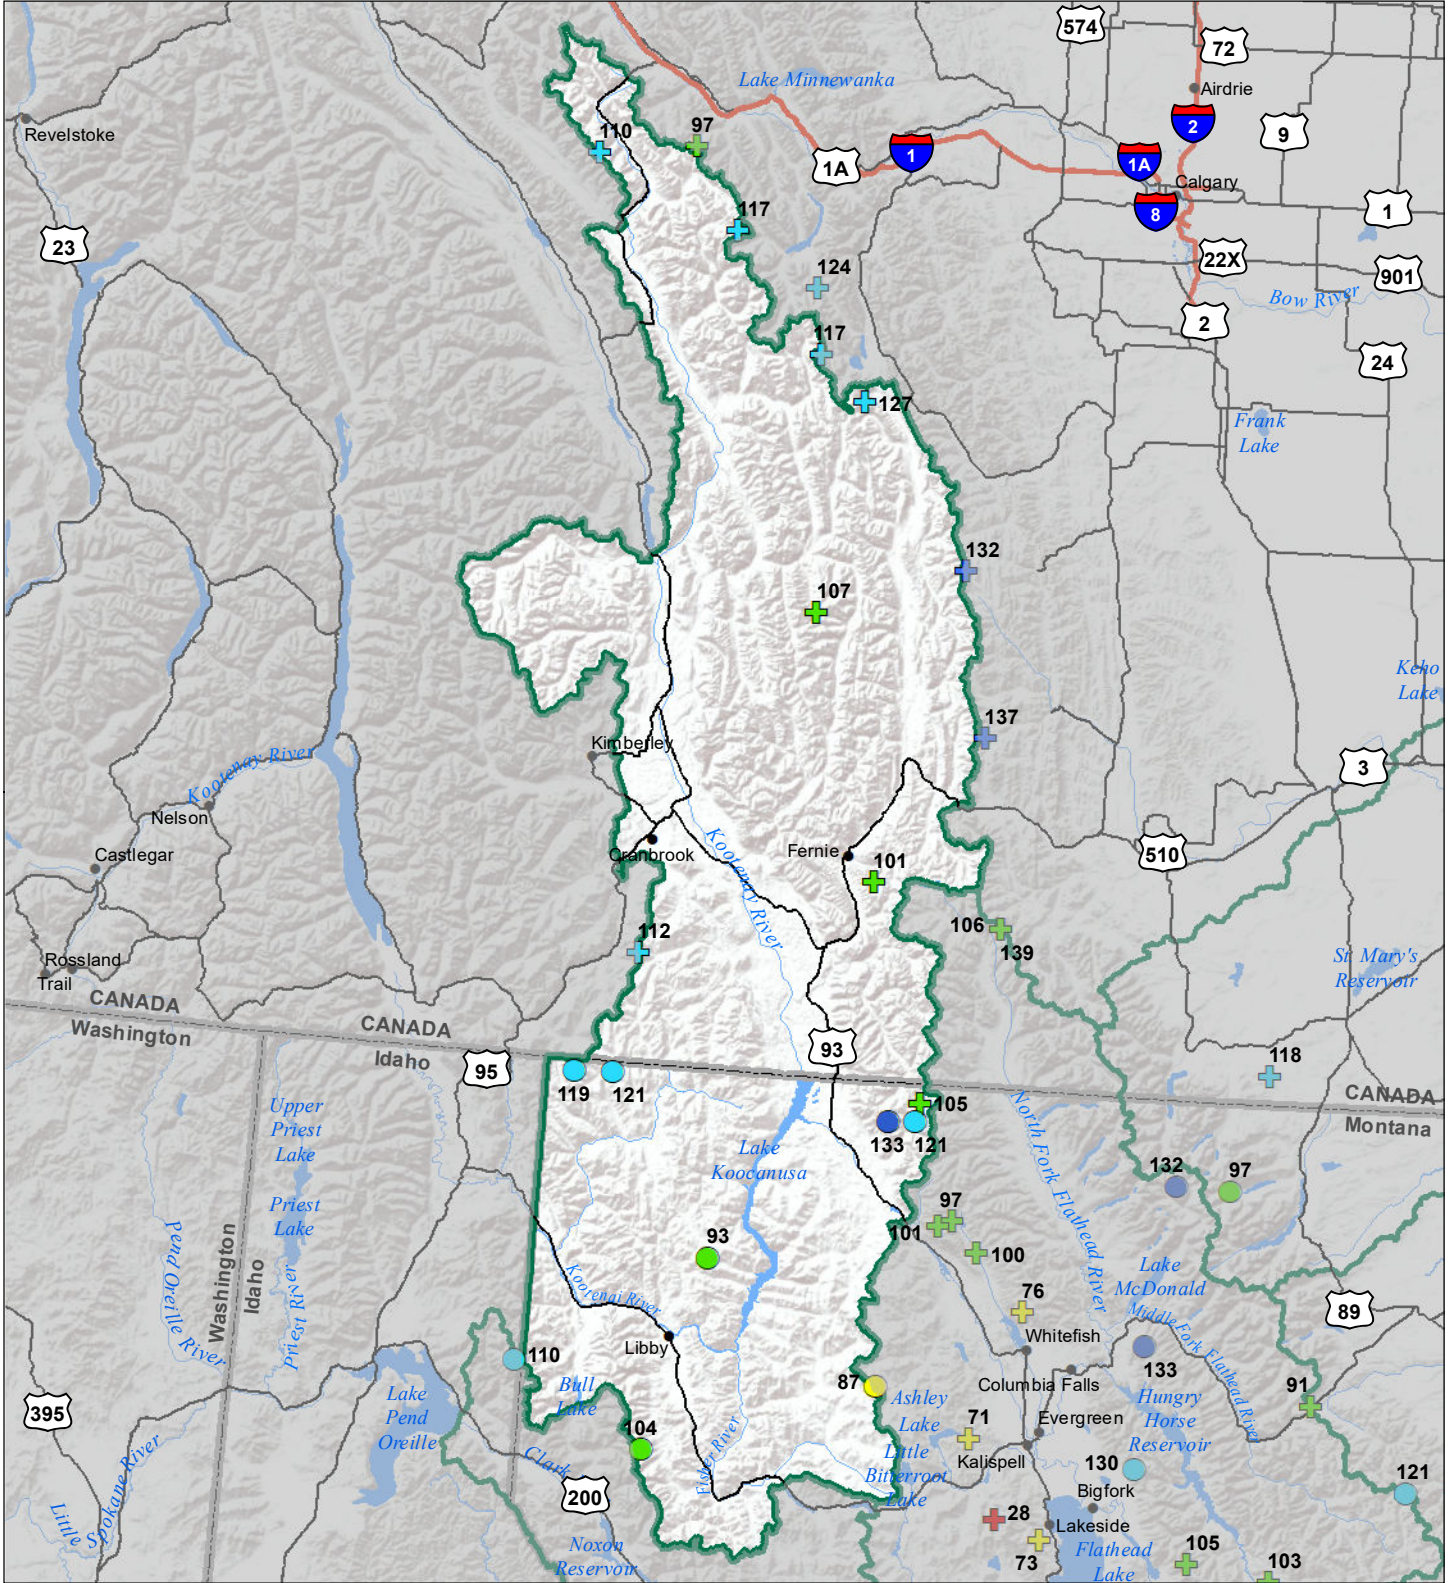

Kootenai River Basin Snow Water Equivalent Percentage of Normal February 1, 2020

Snow Water Equivalent Percent of Normal

SNOTEL

- > 150%
- 131 - 150%
- 111 - 130%
- 91 - 110%
- 71 - 90%
- 51 - 70%
- 1 - 50%
- *

Snowcourse

- ⊕ > 150%
- ⊕ 131 - 150%
- ⊕ 111 - 130%
- ⊕ 91 - 110%
- ⊕ 71 - 90%
- ⊕ 51 - 70%
- ⊕ 1 - 50%
- ⊕ *