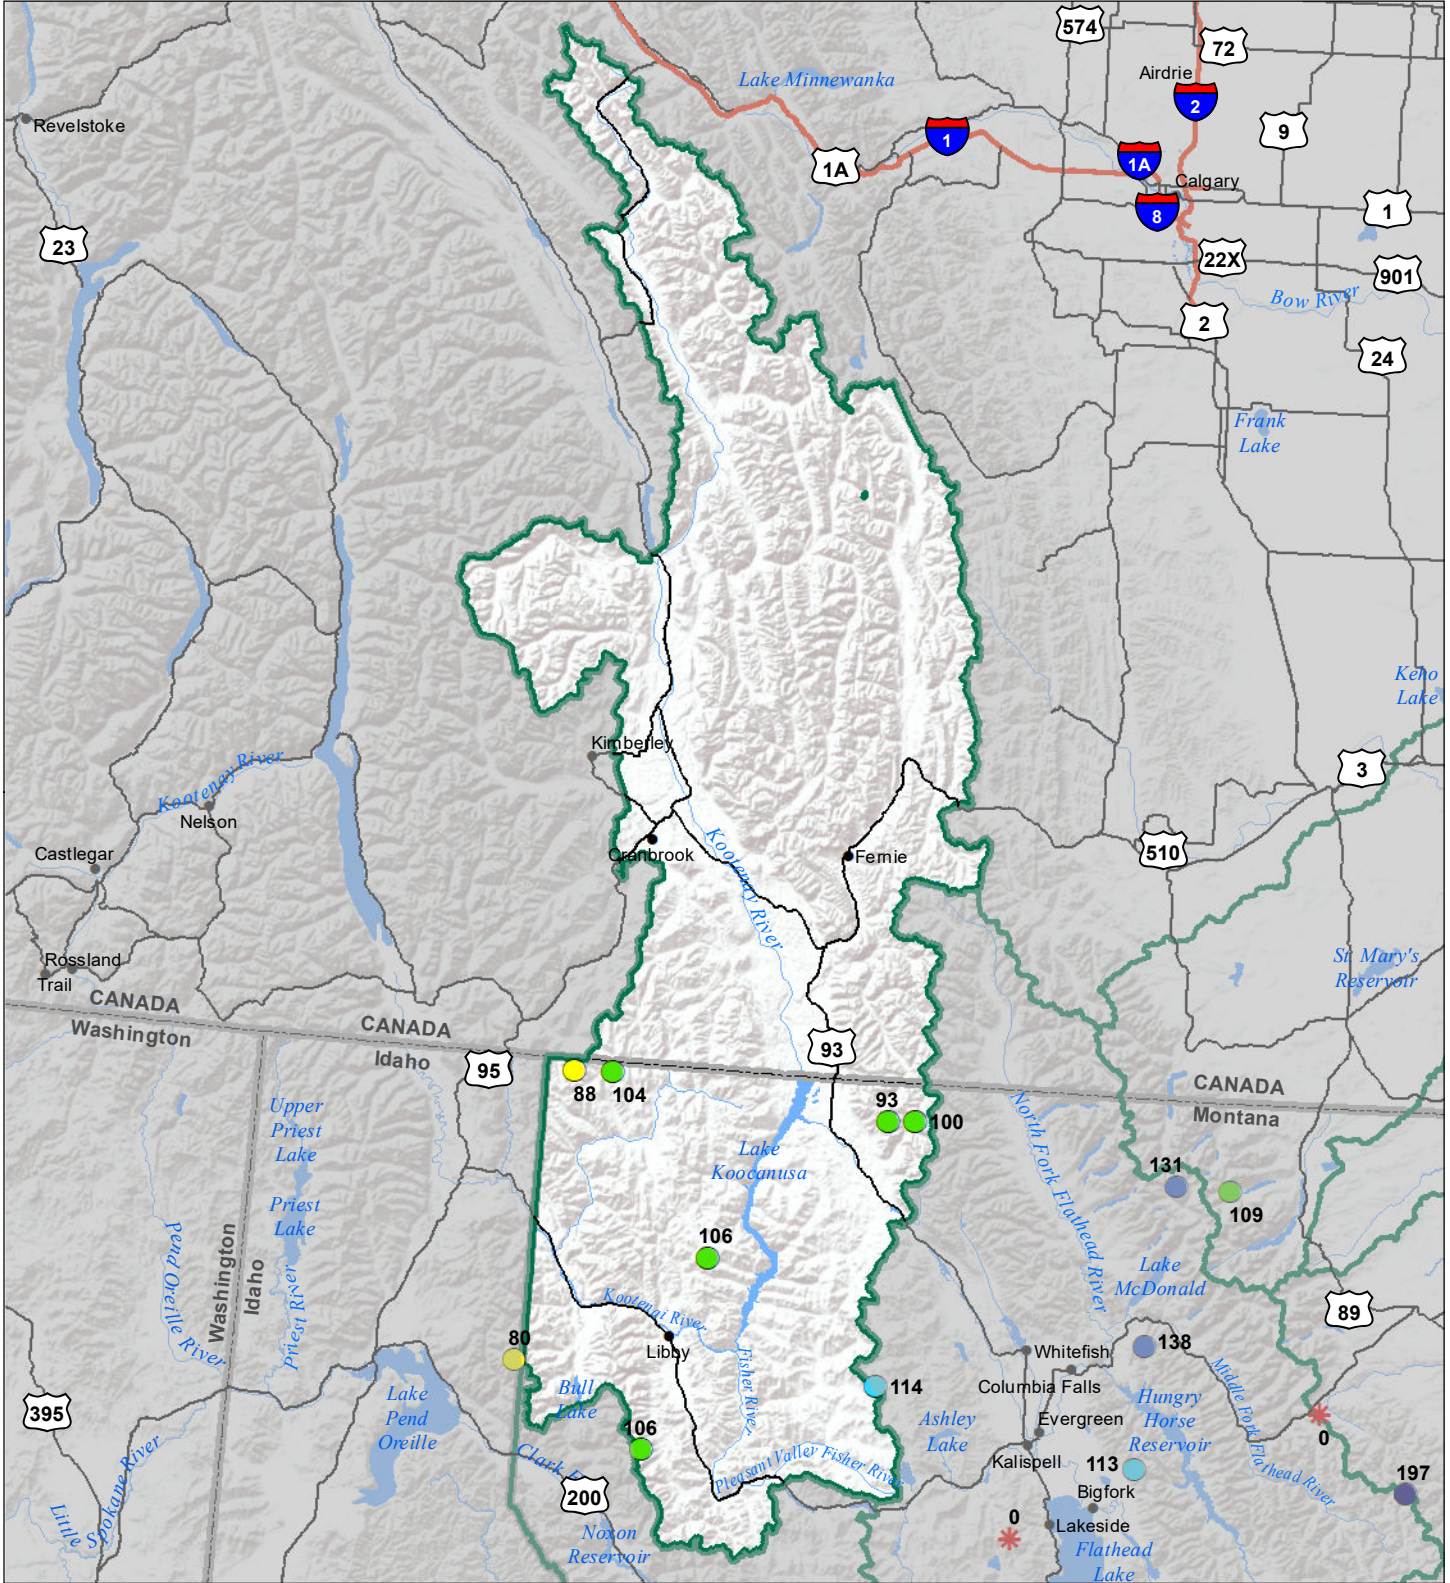

Kootenai River Basin Snow Water Equivalent Percentage of Normal December 1, 2020

Snow Water Equivalent Percent of Normal

SNOTEL

- > 150%
- 131 - 150%
- 111 - 130%
- 91 - 110%
- 71 - 90%
- 51 - 70%
- 1 - 50%
- * 0%

Snowcourse

- + > 150%
- + 131 - 150%
- + 111 - 130%
- + 91 - 110%
- + 71 - 90%
- + 51 - 70%
- + 1 - 50%
- * 0%