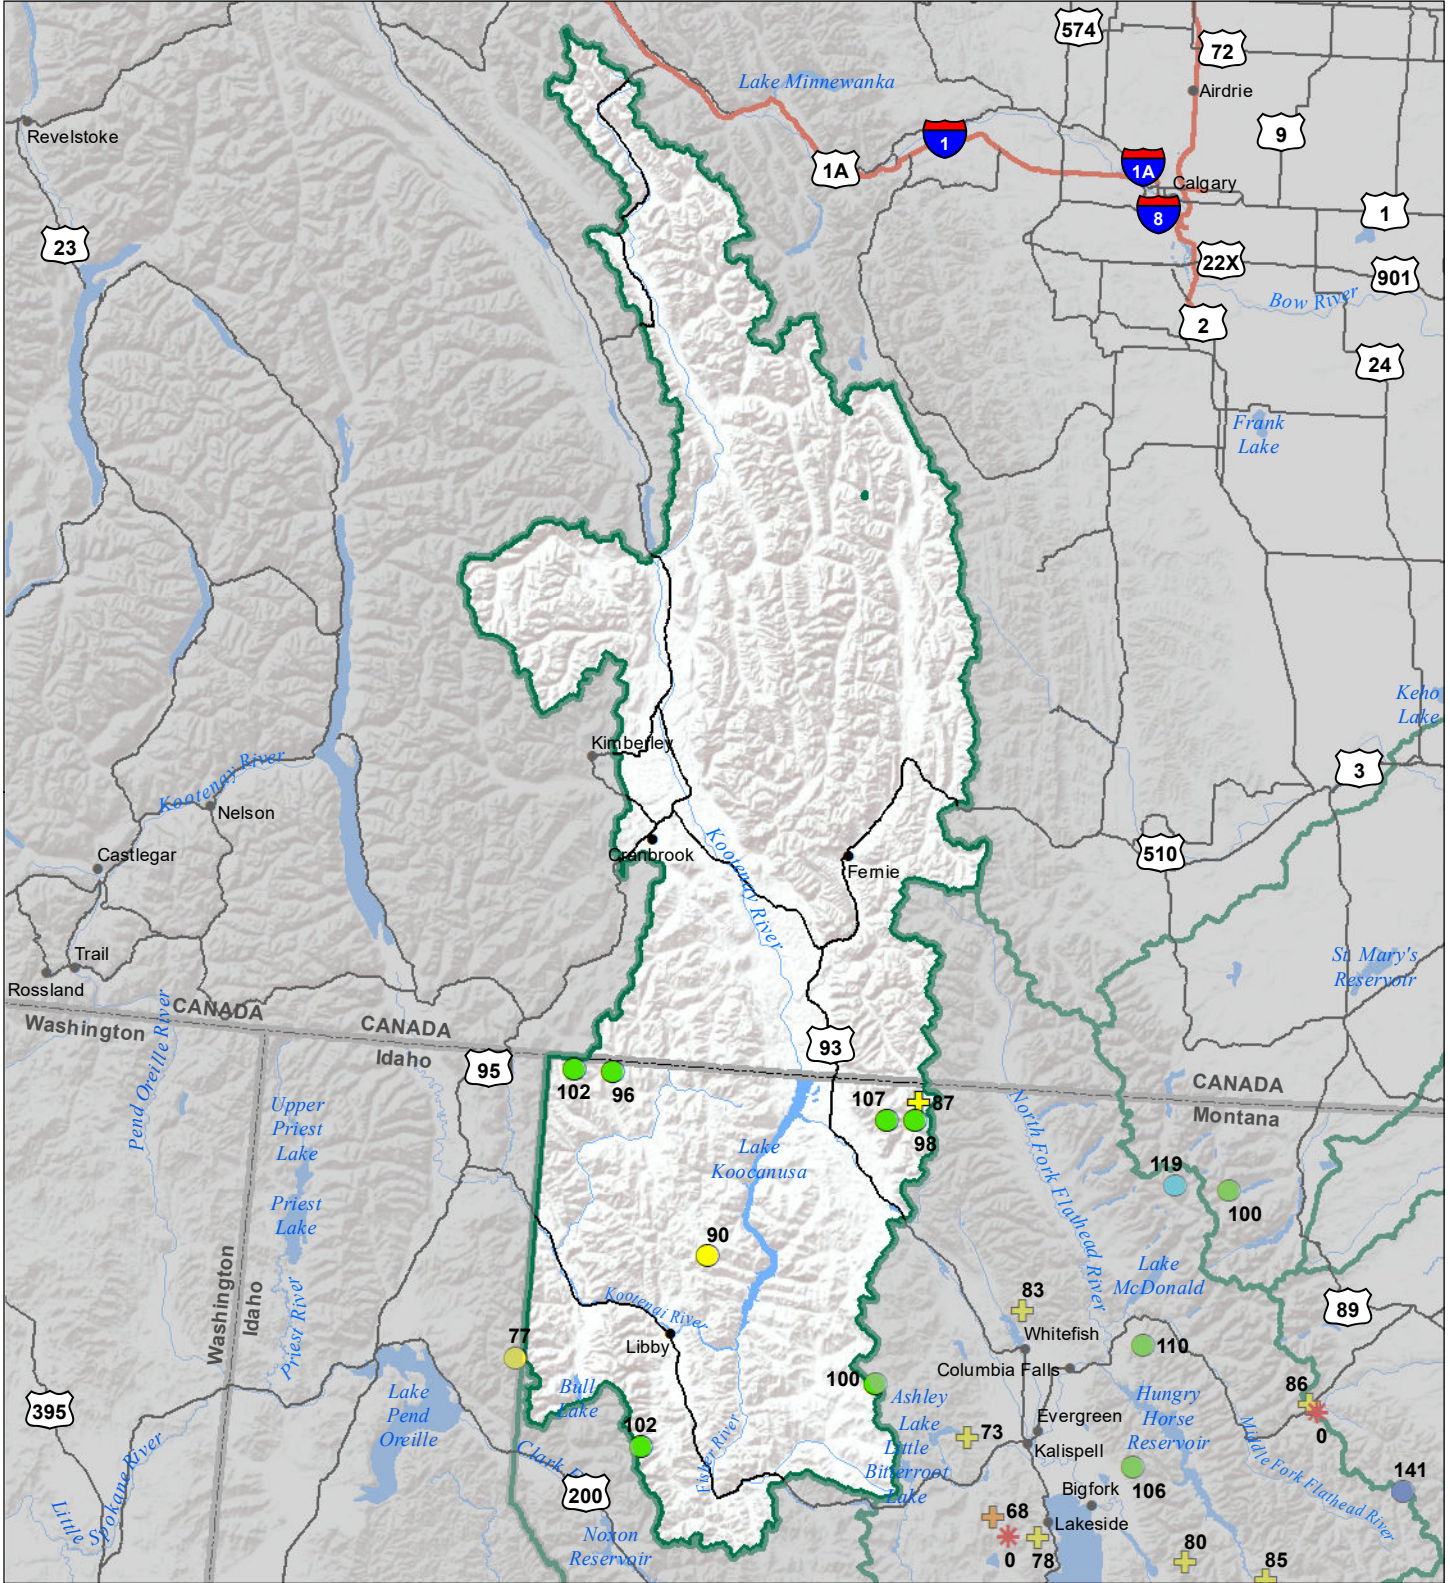

Kootenai River Basin Snow Water Equivalent Percentage of Normal January 1, 2021

Snow Water Equivalent Percent of Normal

SNOTEL

- > 150%
- 131 - 150%
- 111 - 130%
- 91 - 110%
- 71 - 90%
- 51 - 70%
- 1 - 50%
- 0%

Snowcourse

- ⊕ > 150%
- ⊕ 131 - 150%
- ⊕ 111 - 130%
- ⊕ 91 - 110%
- ⊕ 71 - 90%
- ⊕ 51 - 70%
- ⊕ 1 - 50%
- ⊕ 0%