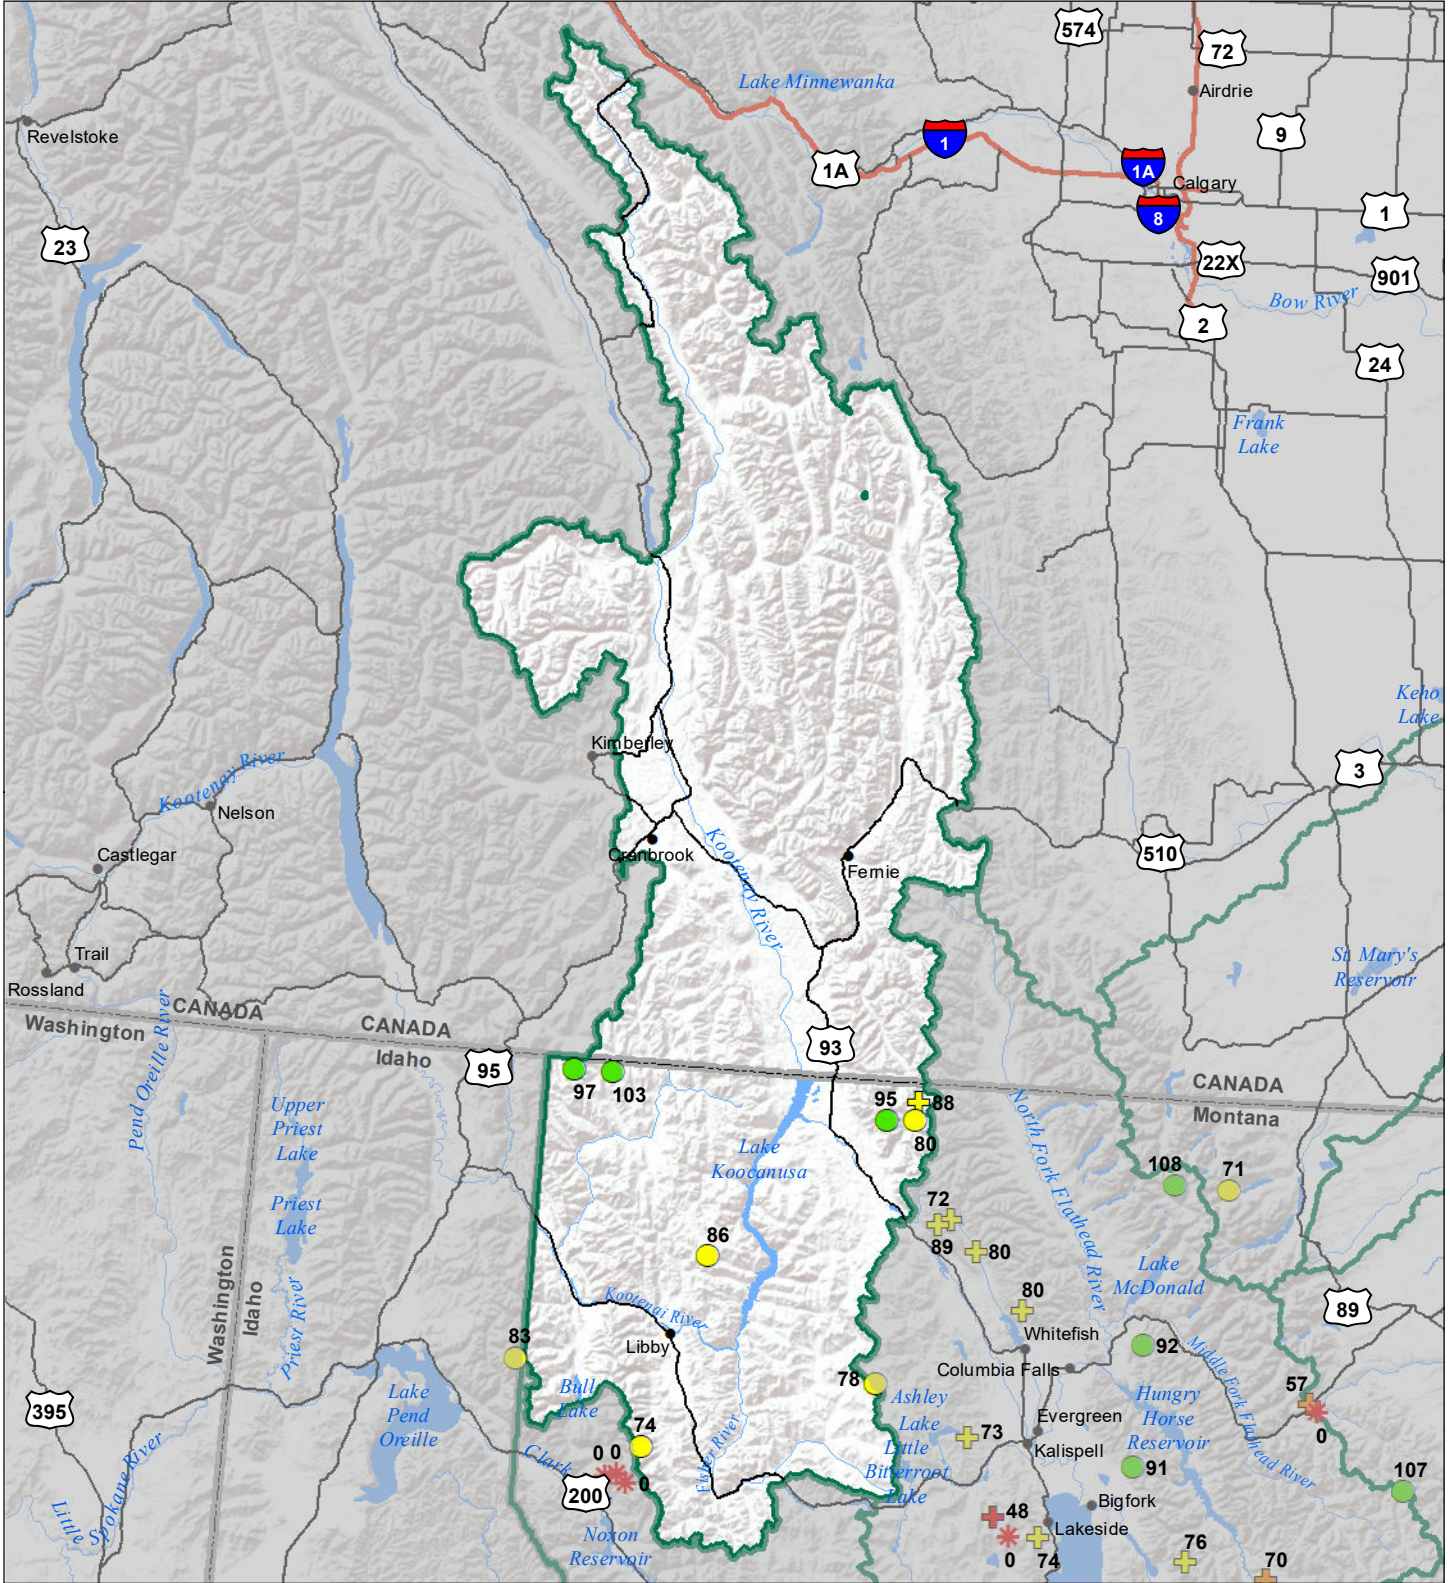

Kootenai River Basin Snow Water Equivalent Percentage of Normal February 1, 2021

Snow Water Equivalent Percent of Normal

SNOTEL

- > 150%
- 131 - 150%
- 111 - 130%
- 91 - 110%
- 71 - 90%
- 51 - 70%
- 1 - 50%
- * 0%

Snowcourse

- + > 150%
- + 131 - 150%
- + 111 - 130%
- + 91 - 110%
- + 71 - 90%
- + 51 - 70%
- + 1 - 50%
- * 0%