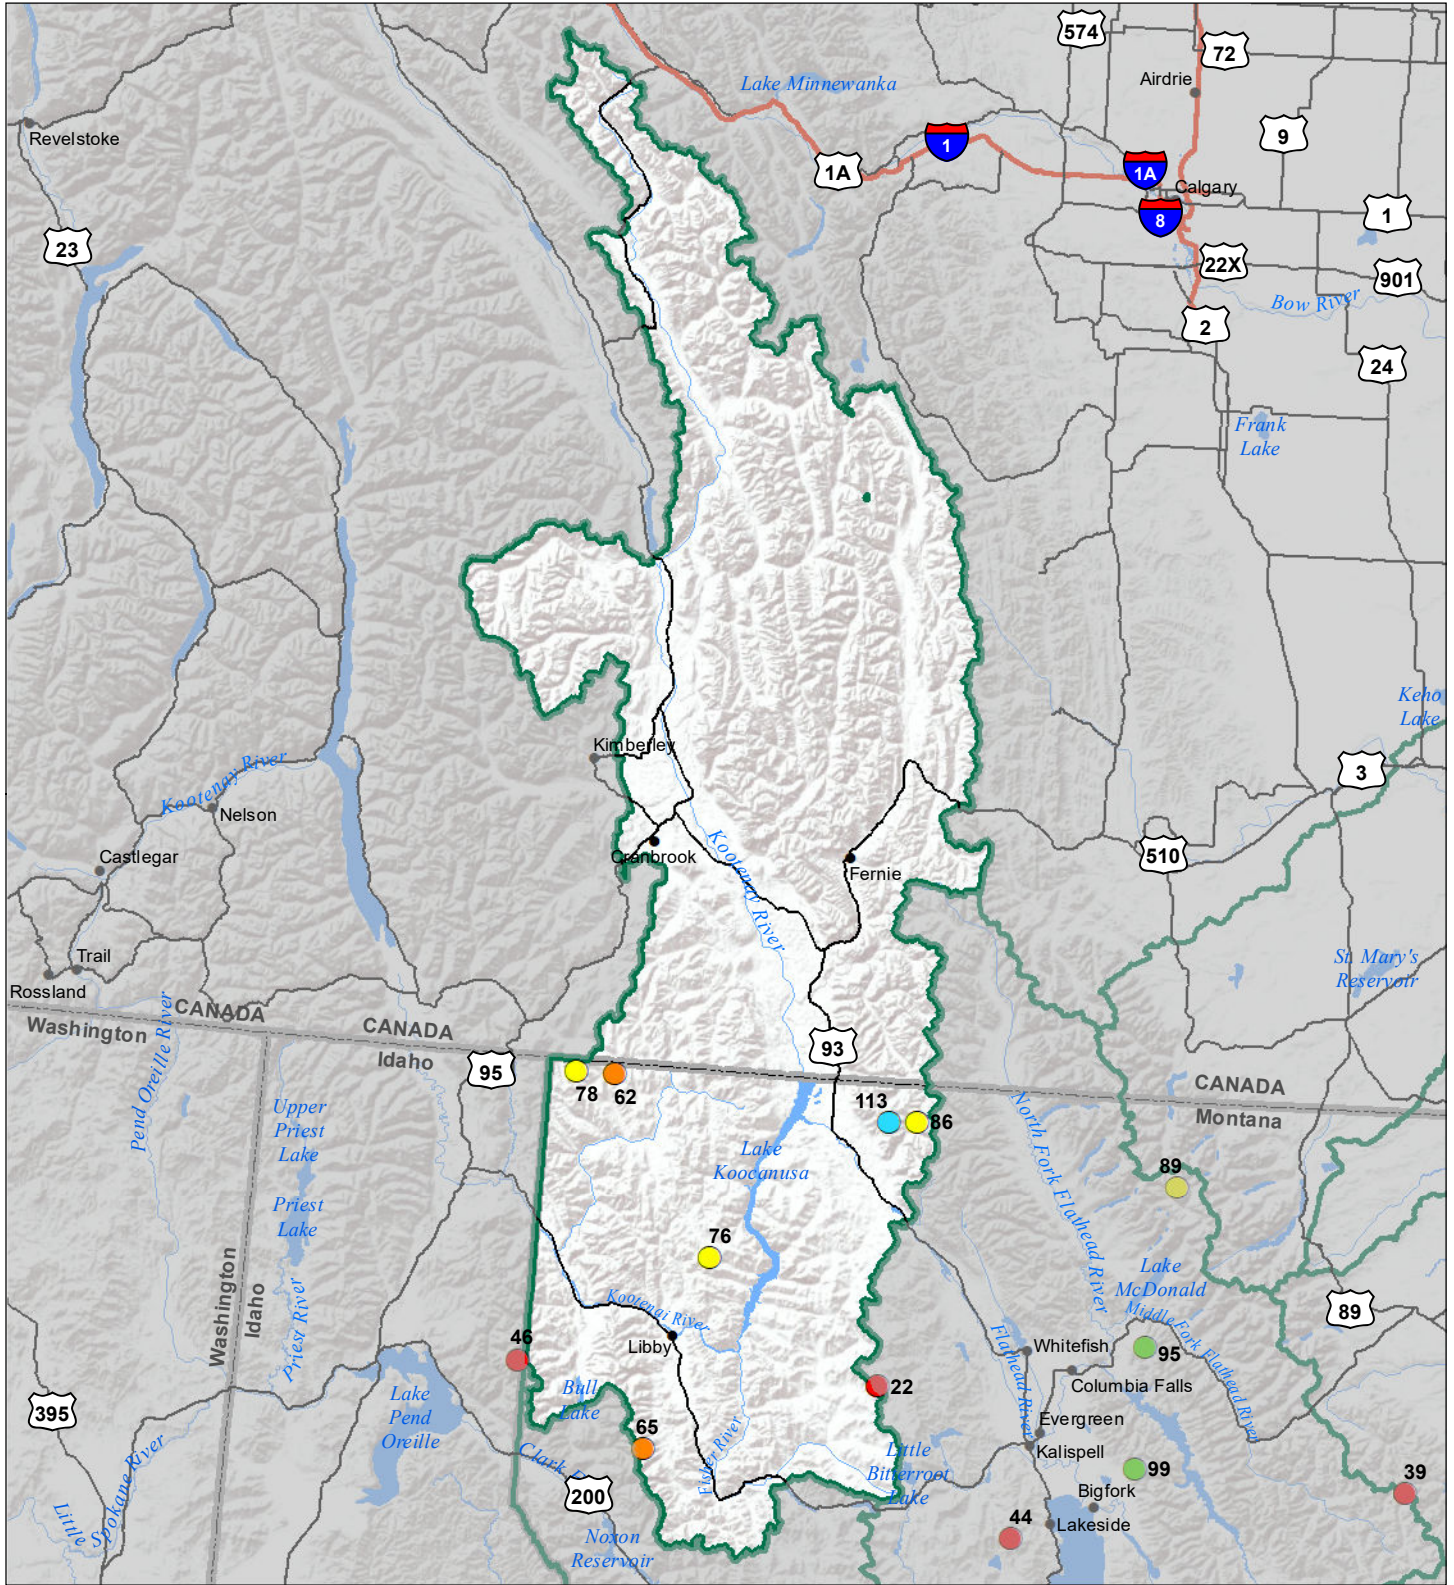

Kootenai River Basin Snow Water Equivalent Percentage of Normal December 1, 2021

Snow Water Equivalent Percent of Normal

SNOTEL

- > 150%
- 131 - 150%
- 111 - 130%
- 91 - 110%
- 71 - 90%
- 51 - 70%
- 1 - 50%
- *

Snowcourse

- ⊕ > 150%
- ⊕ 131 - 150%
- ⊕ 111 - 130%
- ⊕ 91 - 110%
- ⊕ 71 - 90%
- ⊕ 51 - 70%
- ⊕ 1 - 50%
- ⊕ *