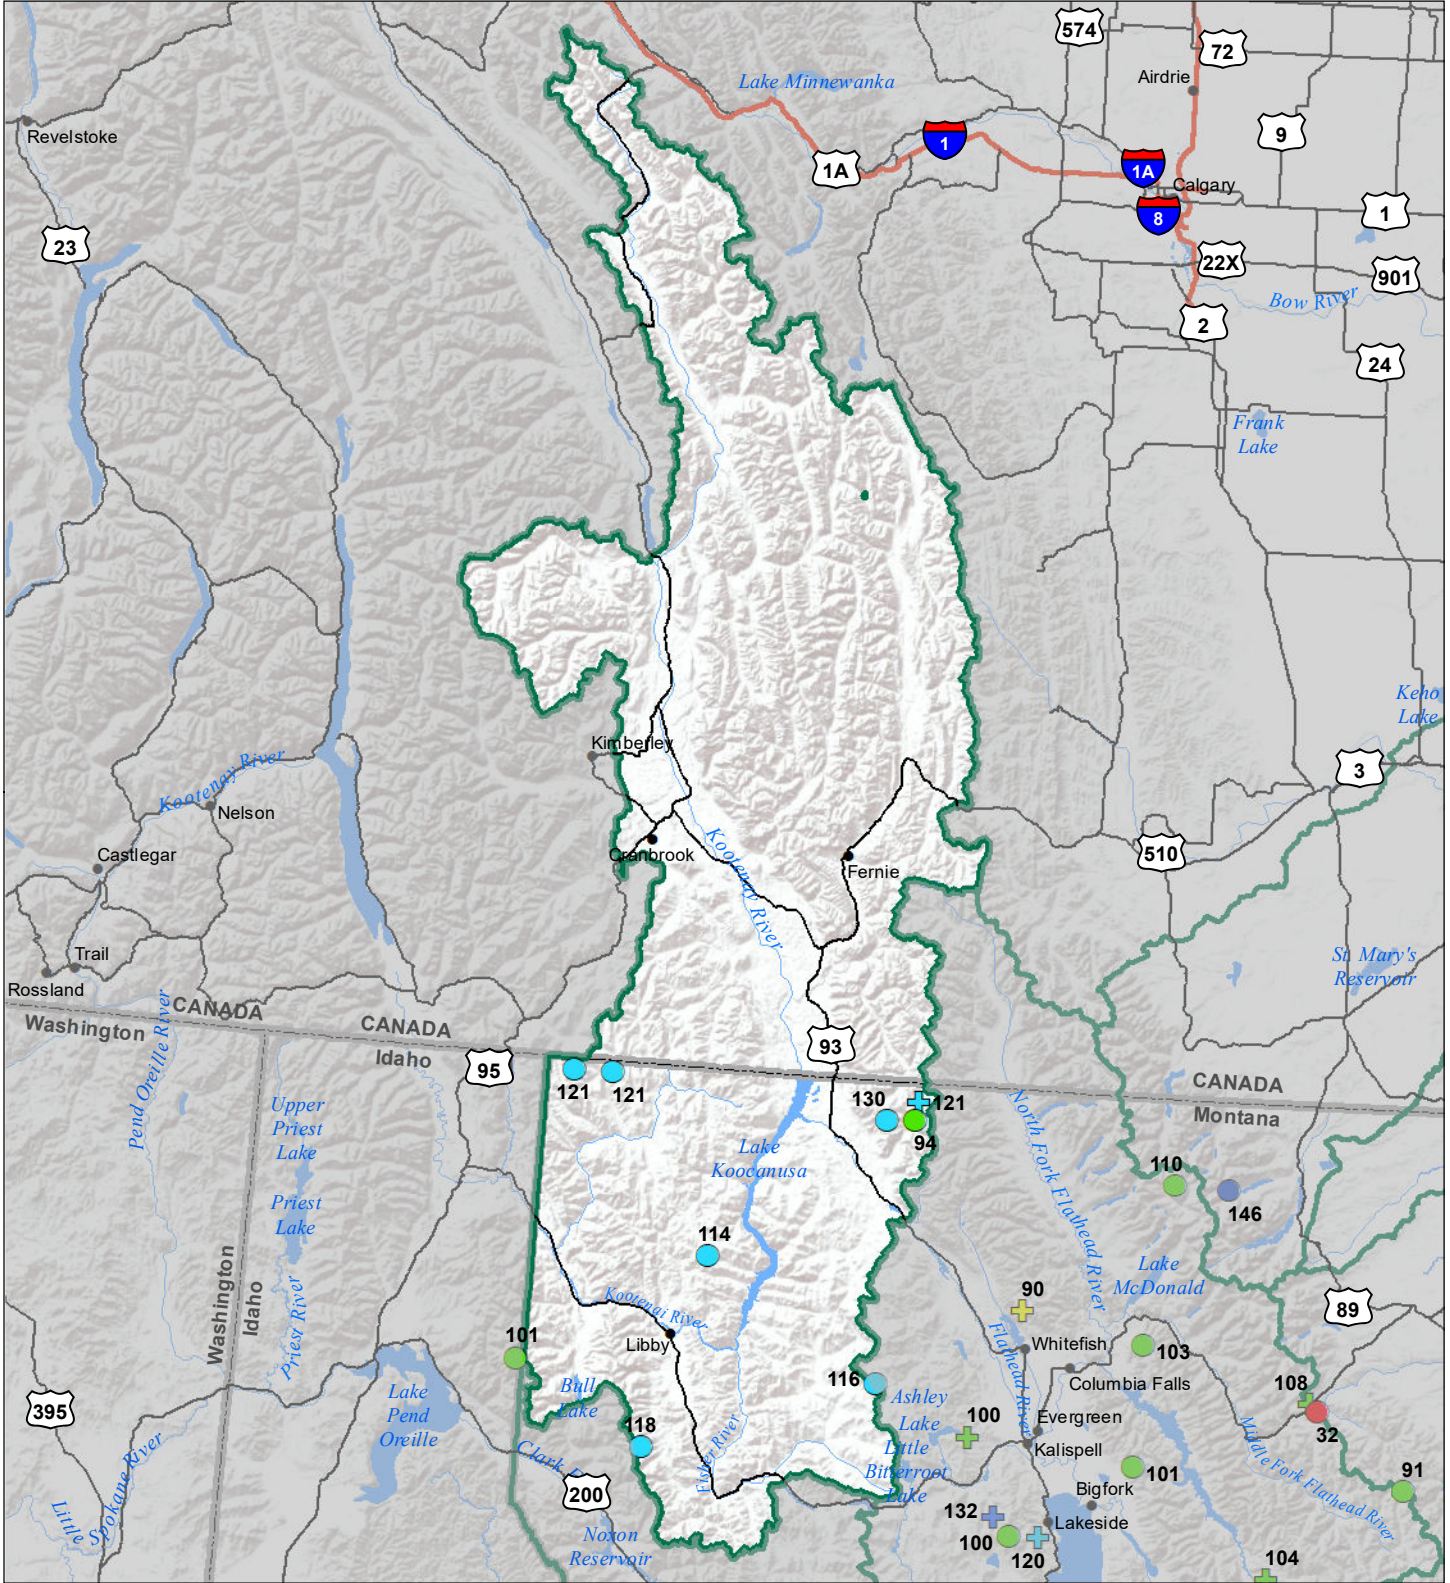

# Kootenai River Basin Snow Water Equivalent Percentage of Normal January 1, 2022

## Snow Water Equivalent Percent of Normal

### SNOTEL

- > 150%
- 131 - 150%
- 111 - 130%
- 91 - 110%
- 71 - 90%
- 51 - 70%
- 1 - 50%
- \* 0%

### Snowcourse

- + > 150%
- + 131 - 150%
- + 111 - 130%
- + 91 - 110%
- + 71 - 90%
- + 51 - 70%
- + 1 - 50%
- \* 0%