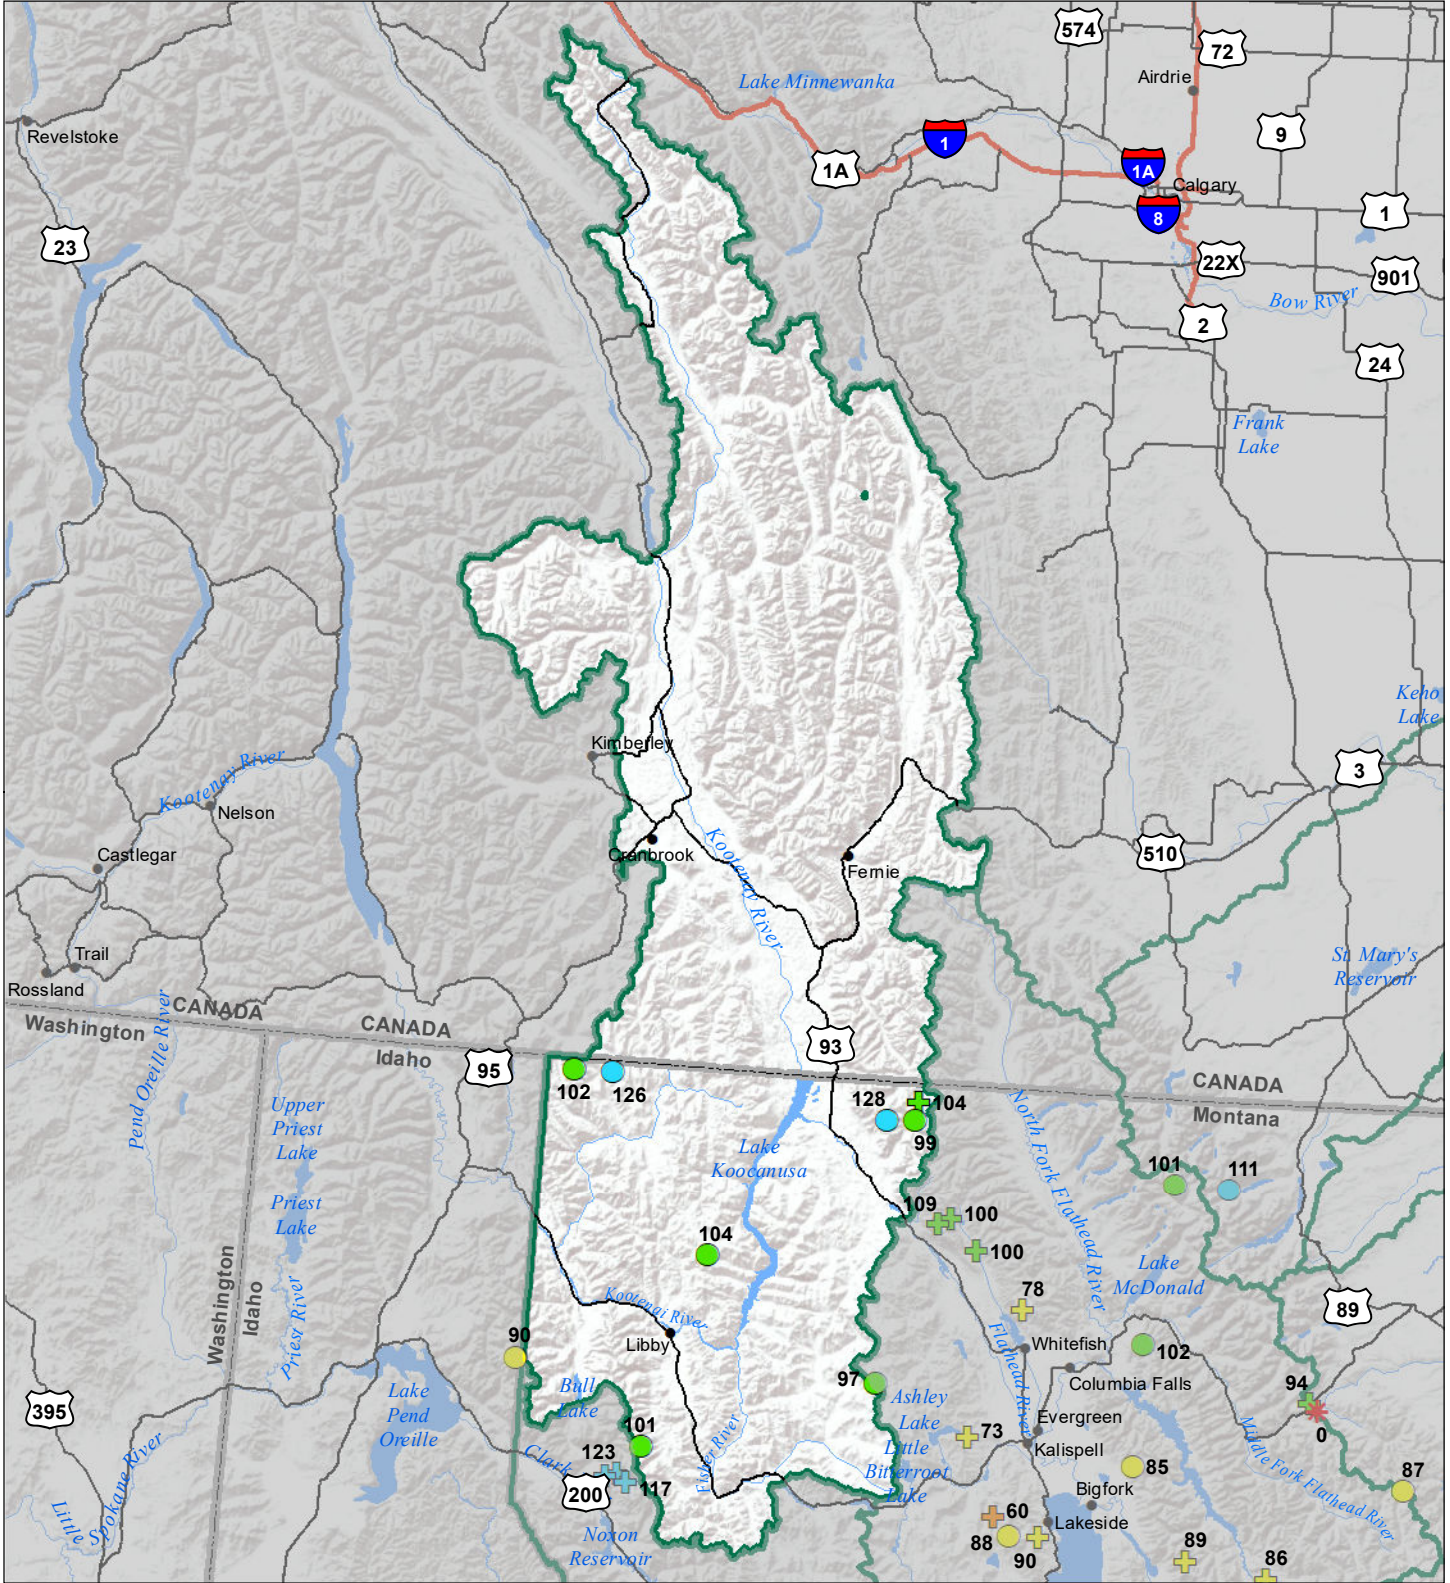

Kootenai River Basin Snow Water Equivalent Percentage of Normal February 1, 2022

Snow Water Equivalent Percent of Normal

SNOTEL

- > 150%
- 131 - 150%
- 111 - 130%
- 91 - 110%
- 71 - 90%
- 51 - 70%
- 1 - 50%
- * 0%

Snowcourse

- + > 150%
- + 131 - 150%
- + 111 - 130%
- + 91 - 110%
- + 71 - 90%
- + 51 - 70%
- + 1 - 50%
- * 0%