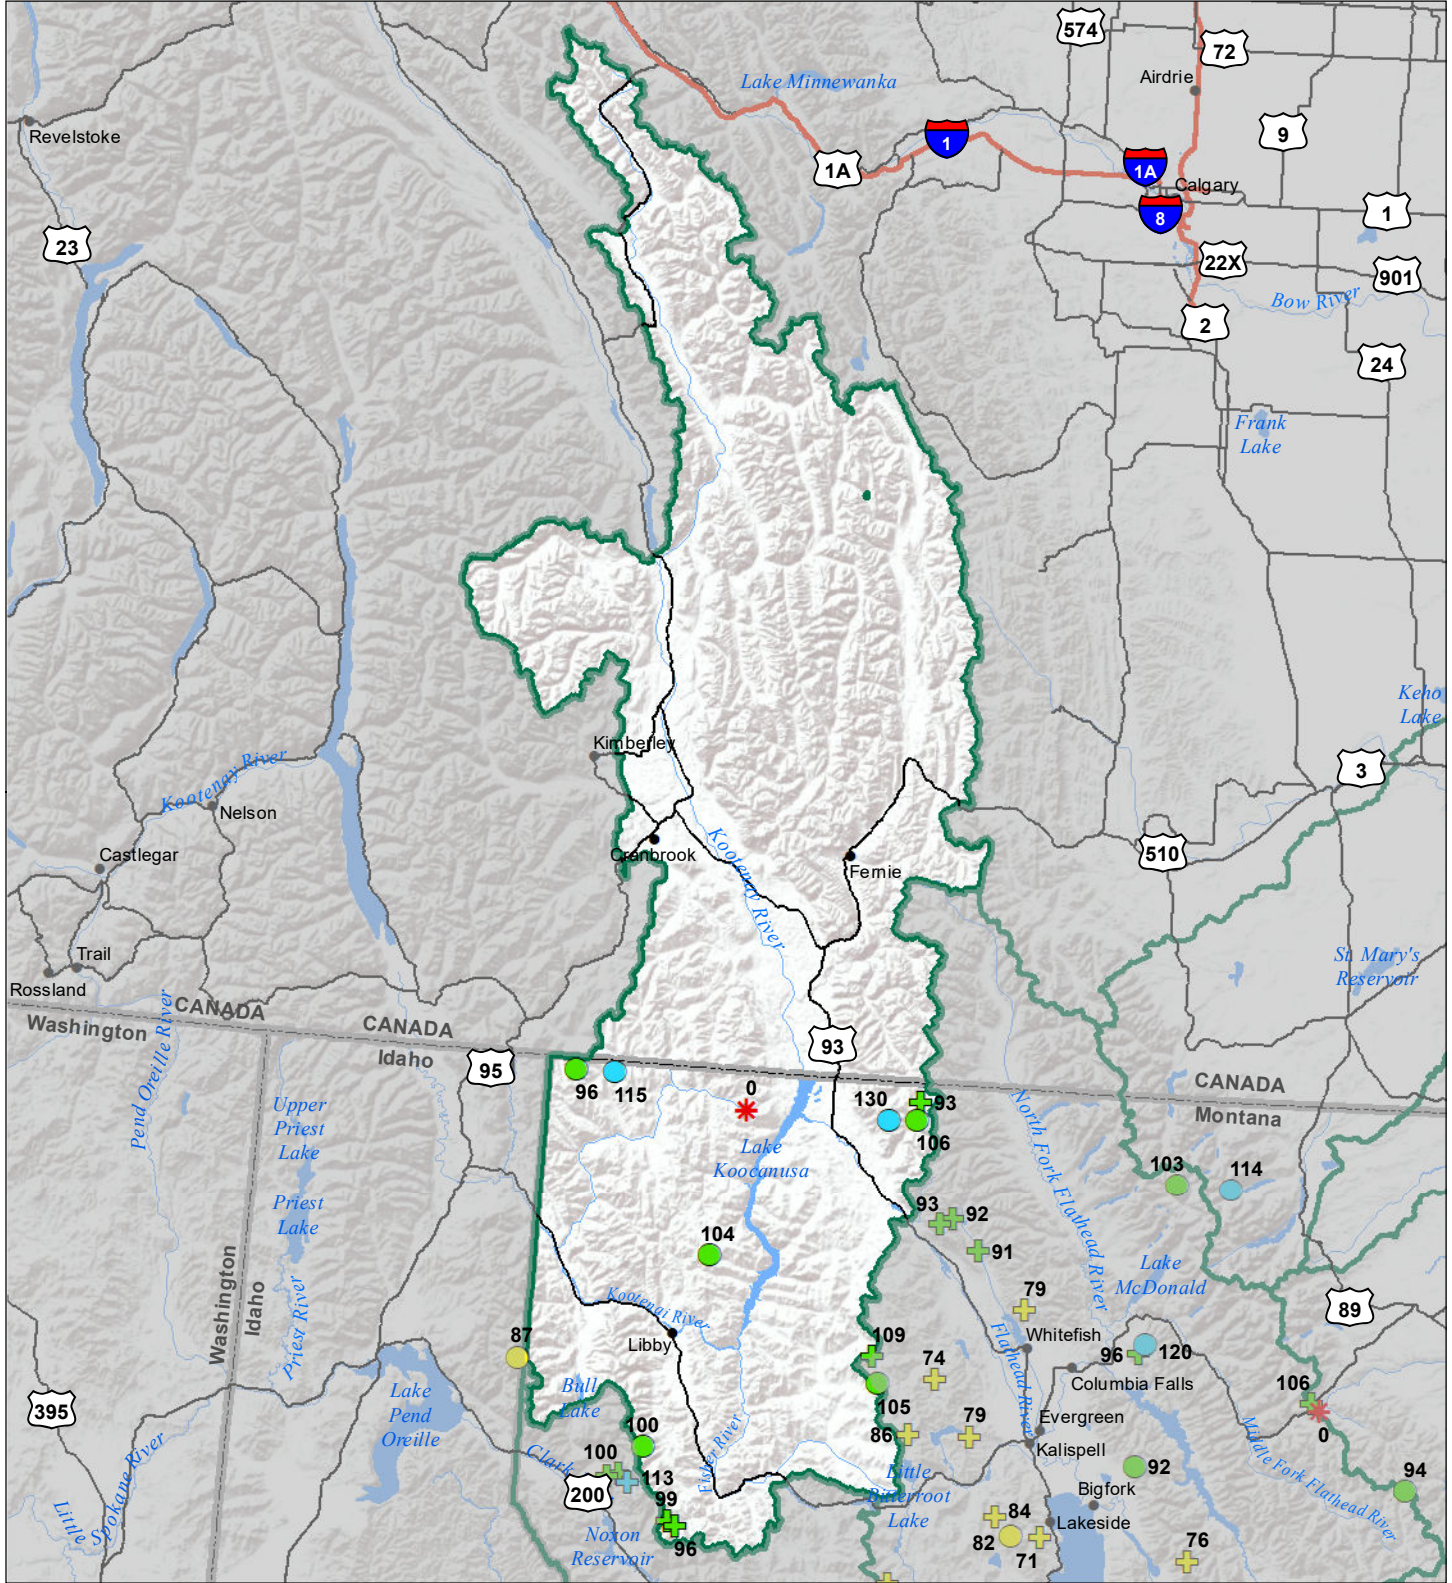

Kootenai River Basin Snow Water Equivalent Percentage of Normal March 1, 2022

Snow Water Equivalent Percent of Normal

SNOTEL

- > 150%
- 131 - 150%
- 111 - 130%
- 91 - 110%
- 71 - 90%
- 51 - 70%
- 1 - 50%
- * 0%

Snowcourse

- + > 150%
- + 131 - 150%
- + 111 - 130%
- + 91 - 110%
- + 71 - 90%
- + 51 - 70%
- + 1 - 50%
- * 0%