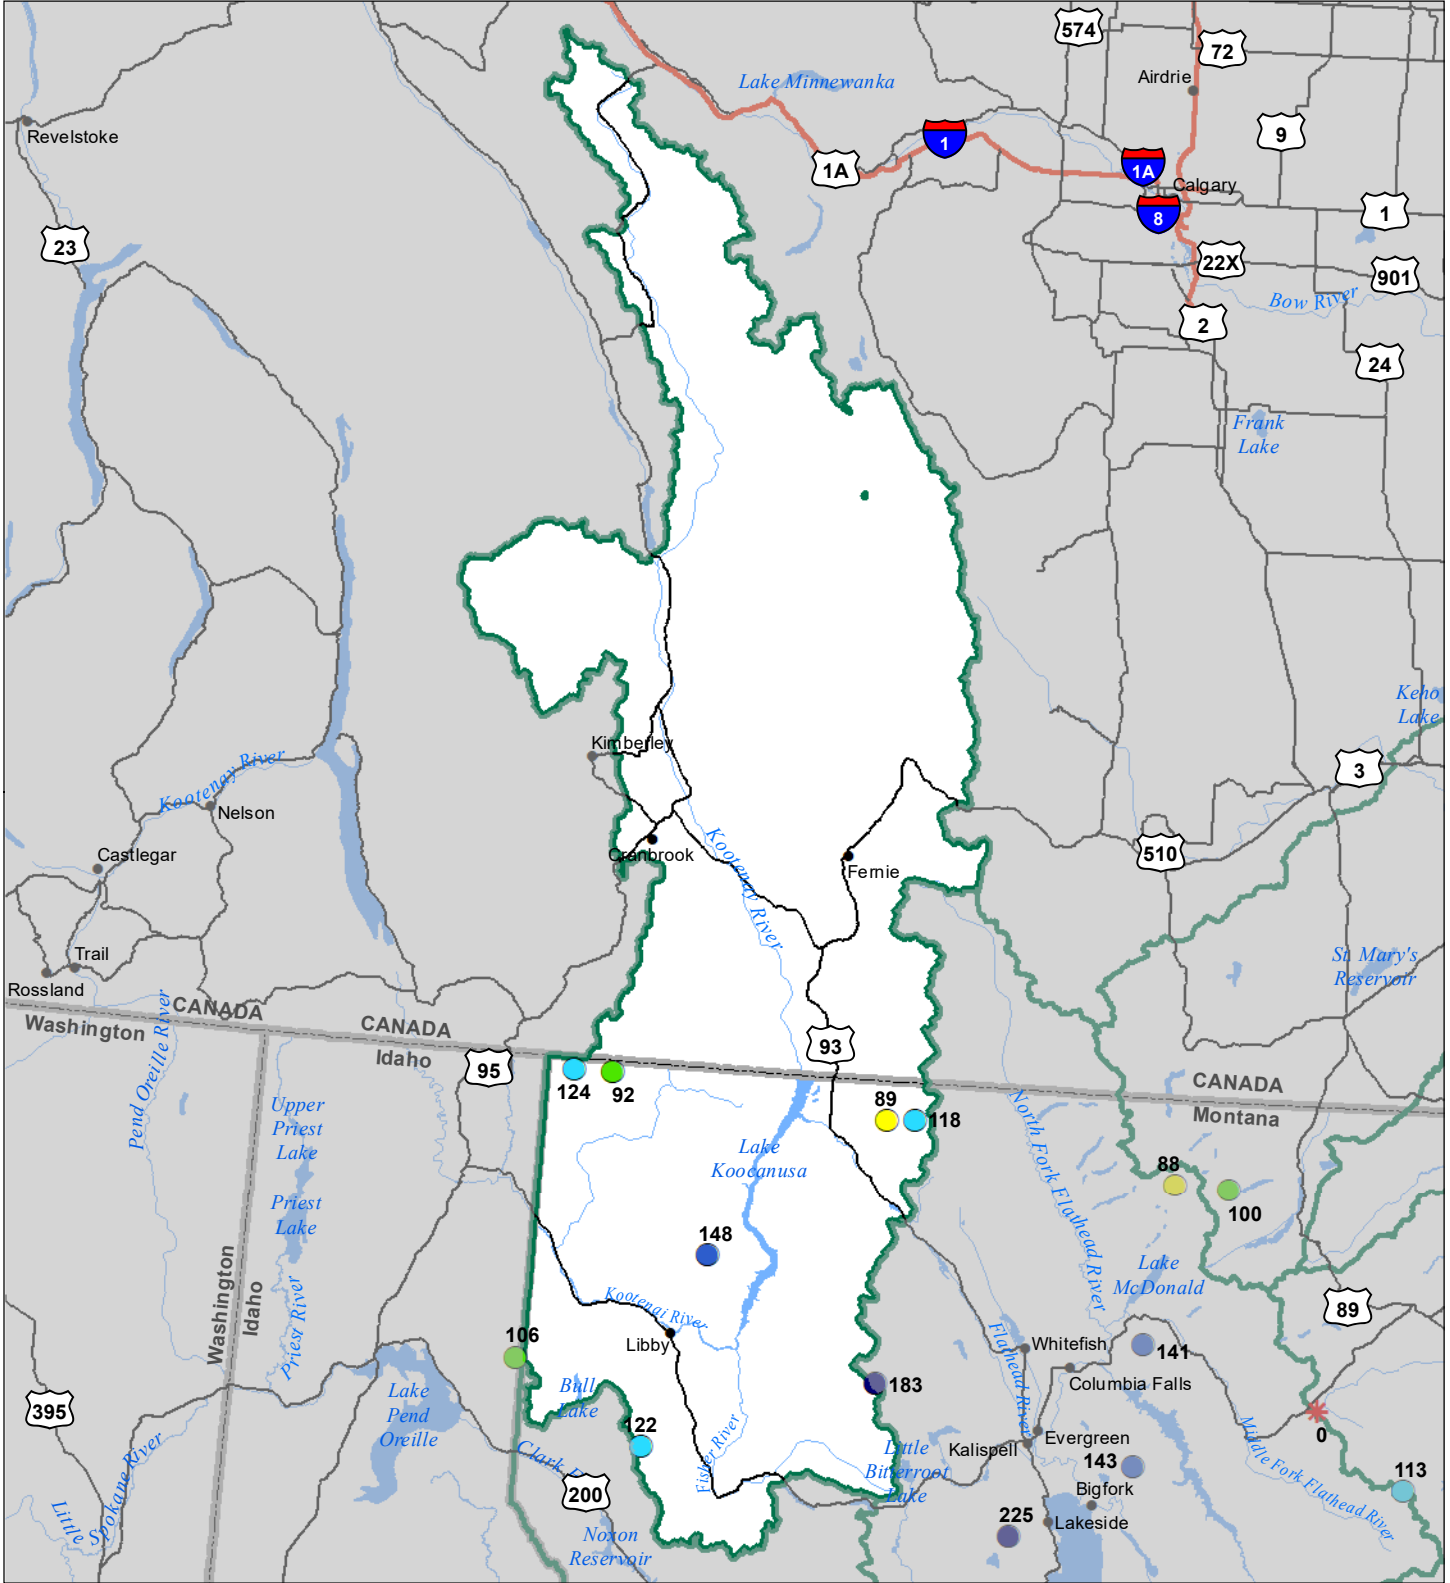

Kootenai River Basin Snow Water Equivalent Percentage of Normal December 1, 2022

Snow Water Equivalent Percent of Normal

SNOTEL

- > 150%
- 131 - 150%
- 111 - 130%
- 91 - 110%
- 71 - 90%
- 51 - 70%
- 1 - 50%
- * 0%

Snowcourse

- + > 150%
- + 131 - 150%
- + 111 - 130%
- + 91 - 110%
- + 71 - 90%
- + 51 - 70%
- + 1 - 50%
- * 0%