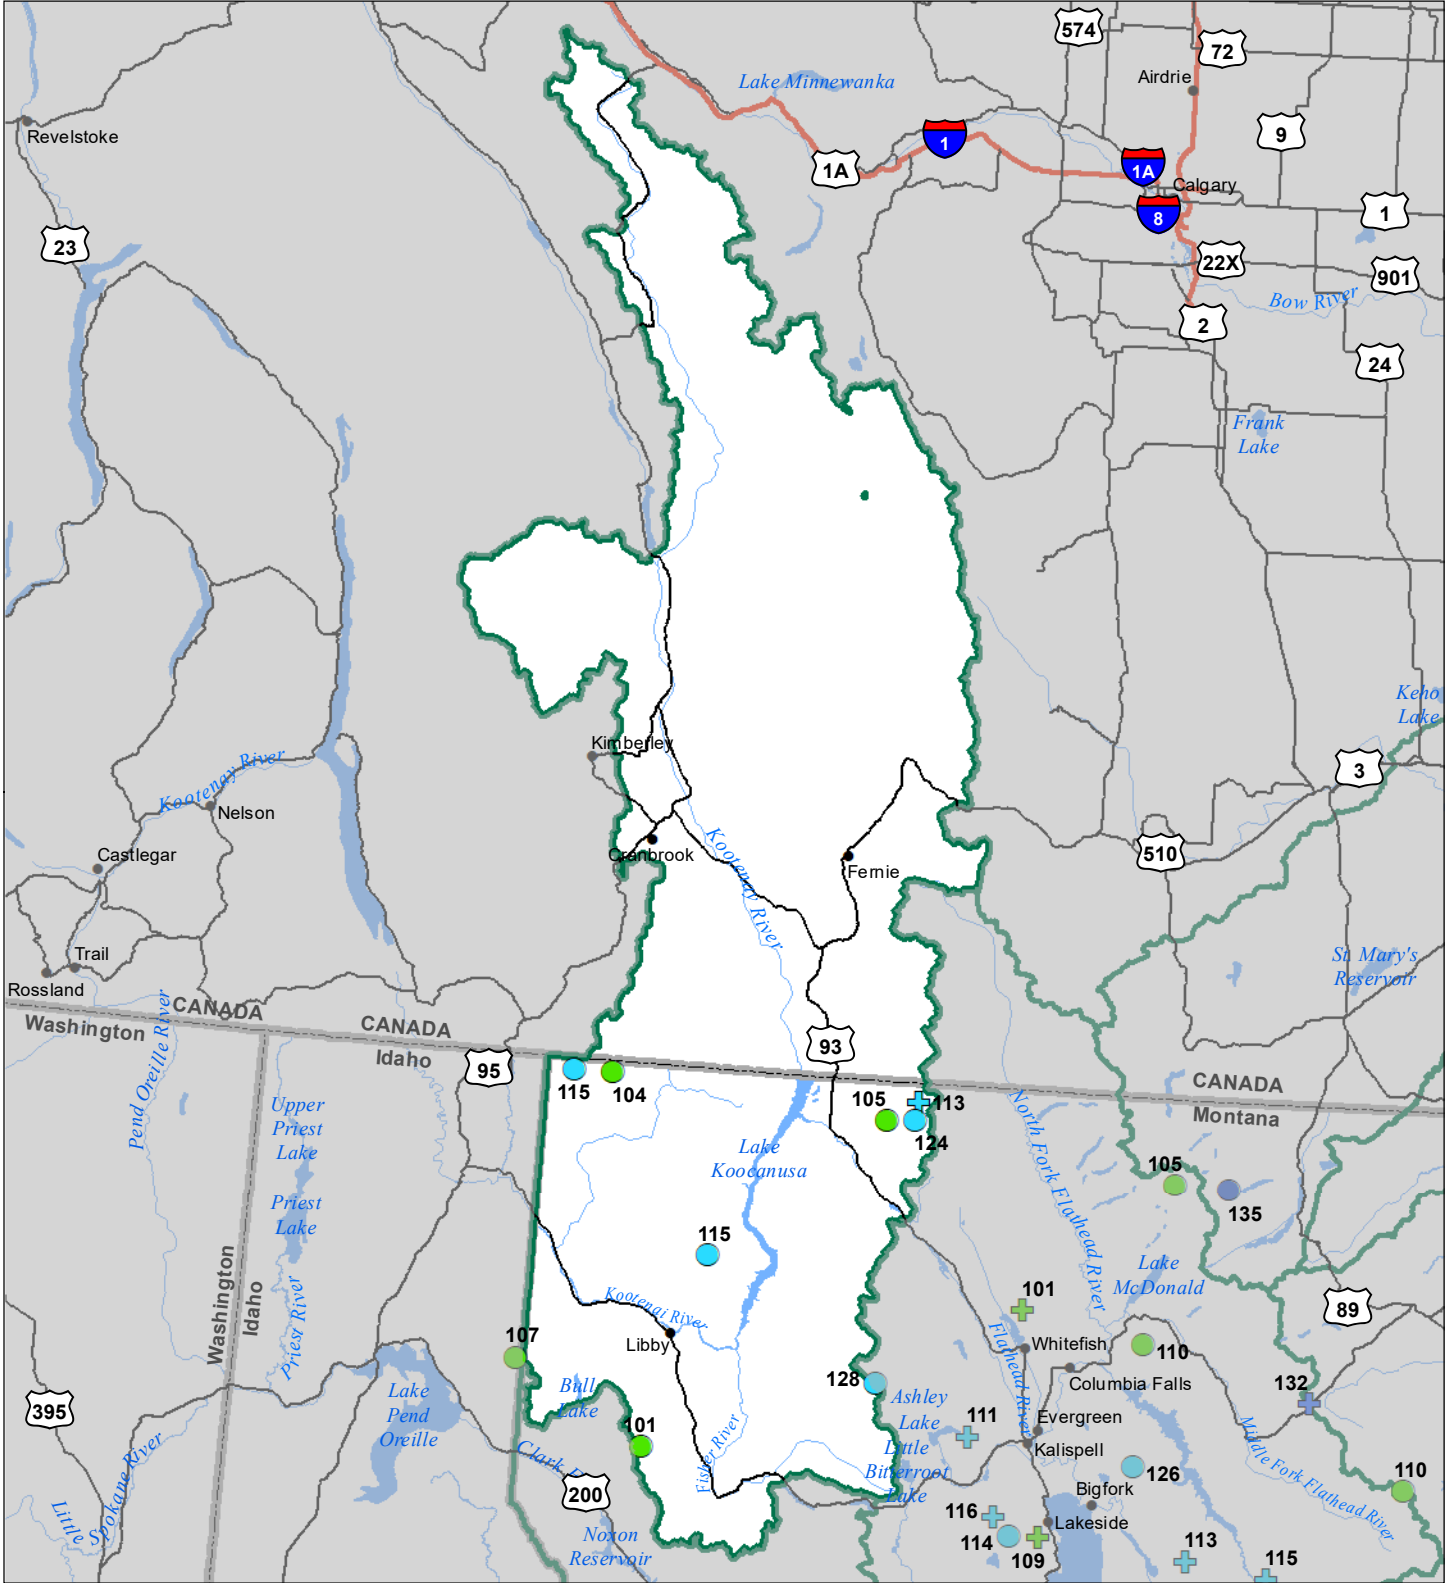

Kootenai River Basin Snow Water Equivalent Percentage of Normal January 1, 2023

Snow Water Equivalent Percent of Normal

SNOTEL

- > 150%
- 131 - 150%
- 111 - 130%
- 91 - 110%
- 71 - 90%
- 51 - 70%
- 1 - 50%
- *

Snowcourse

- ⊕ > 150%
- ⊕ 131 - 150%
- ⊕ 111 - 130%
- ⊕ 91 - 110%
- ⊕ 71 - 90%
- ⊕ 51 - 70%
- ⊕ 1 - 50%
- ⊕ *