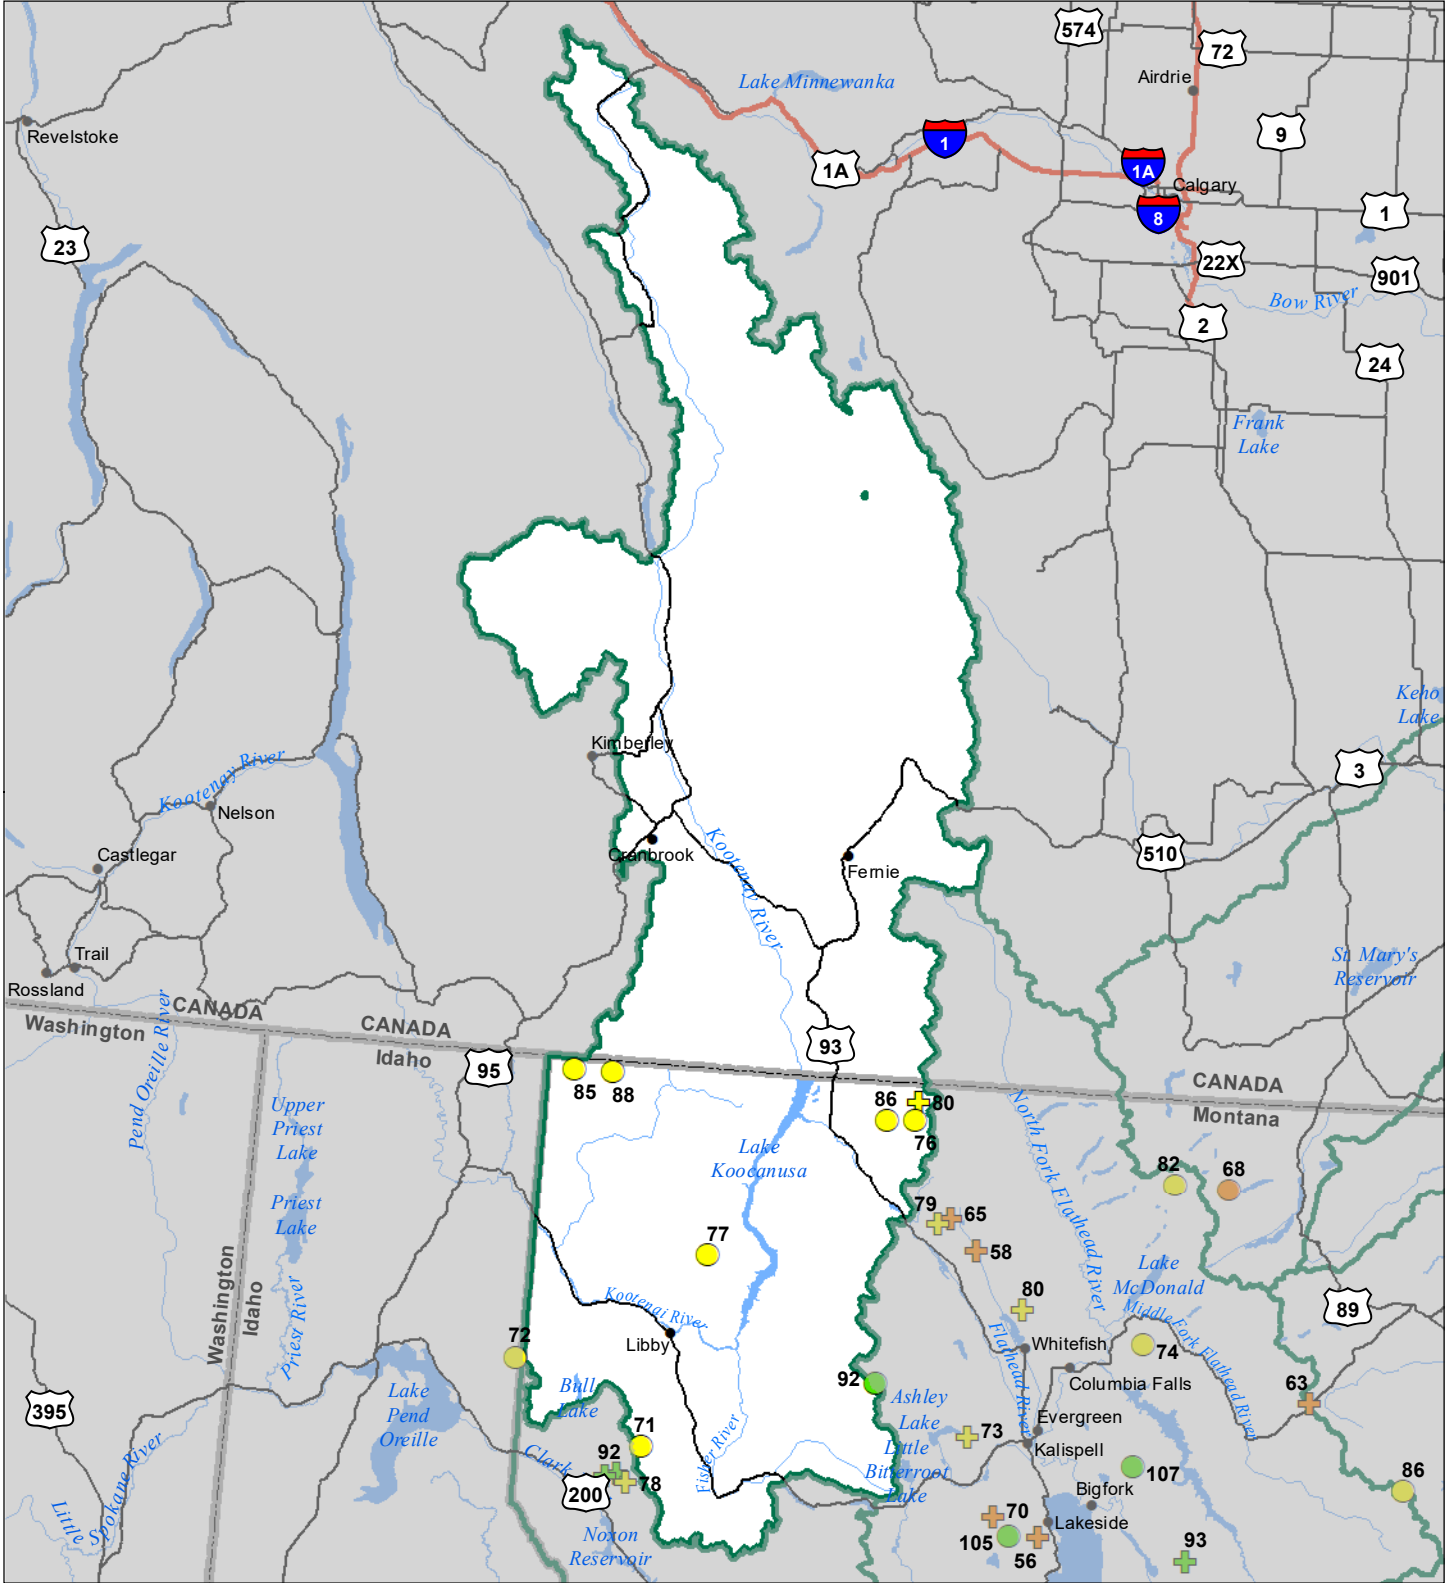

# Kootenai River Basin Snow Water Equivalent Percentage of Normal February 1, 2023

## Snow Water Equivalent Percent of Normal

### SNOTEL

- > 150%
- 131 - 150%
- 111 - 130%
- 91 - 110%
- 71 - 90%
- 51 - 70%
- 1 - 50%
- \* 0%

### Snowcourse

- + > 150%
- + 131 - 150%
- + 111 - 130%
- + 91 - 110%
- + 71 - 90%
- + 51 - 70%
- + 1 - 50%
- \* 0%