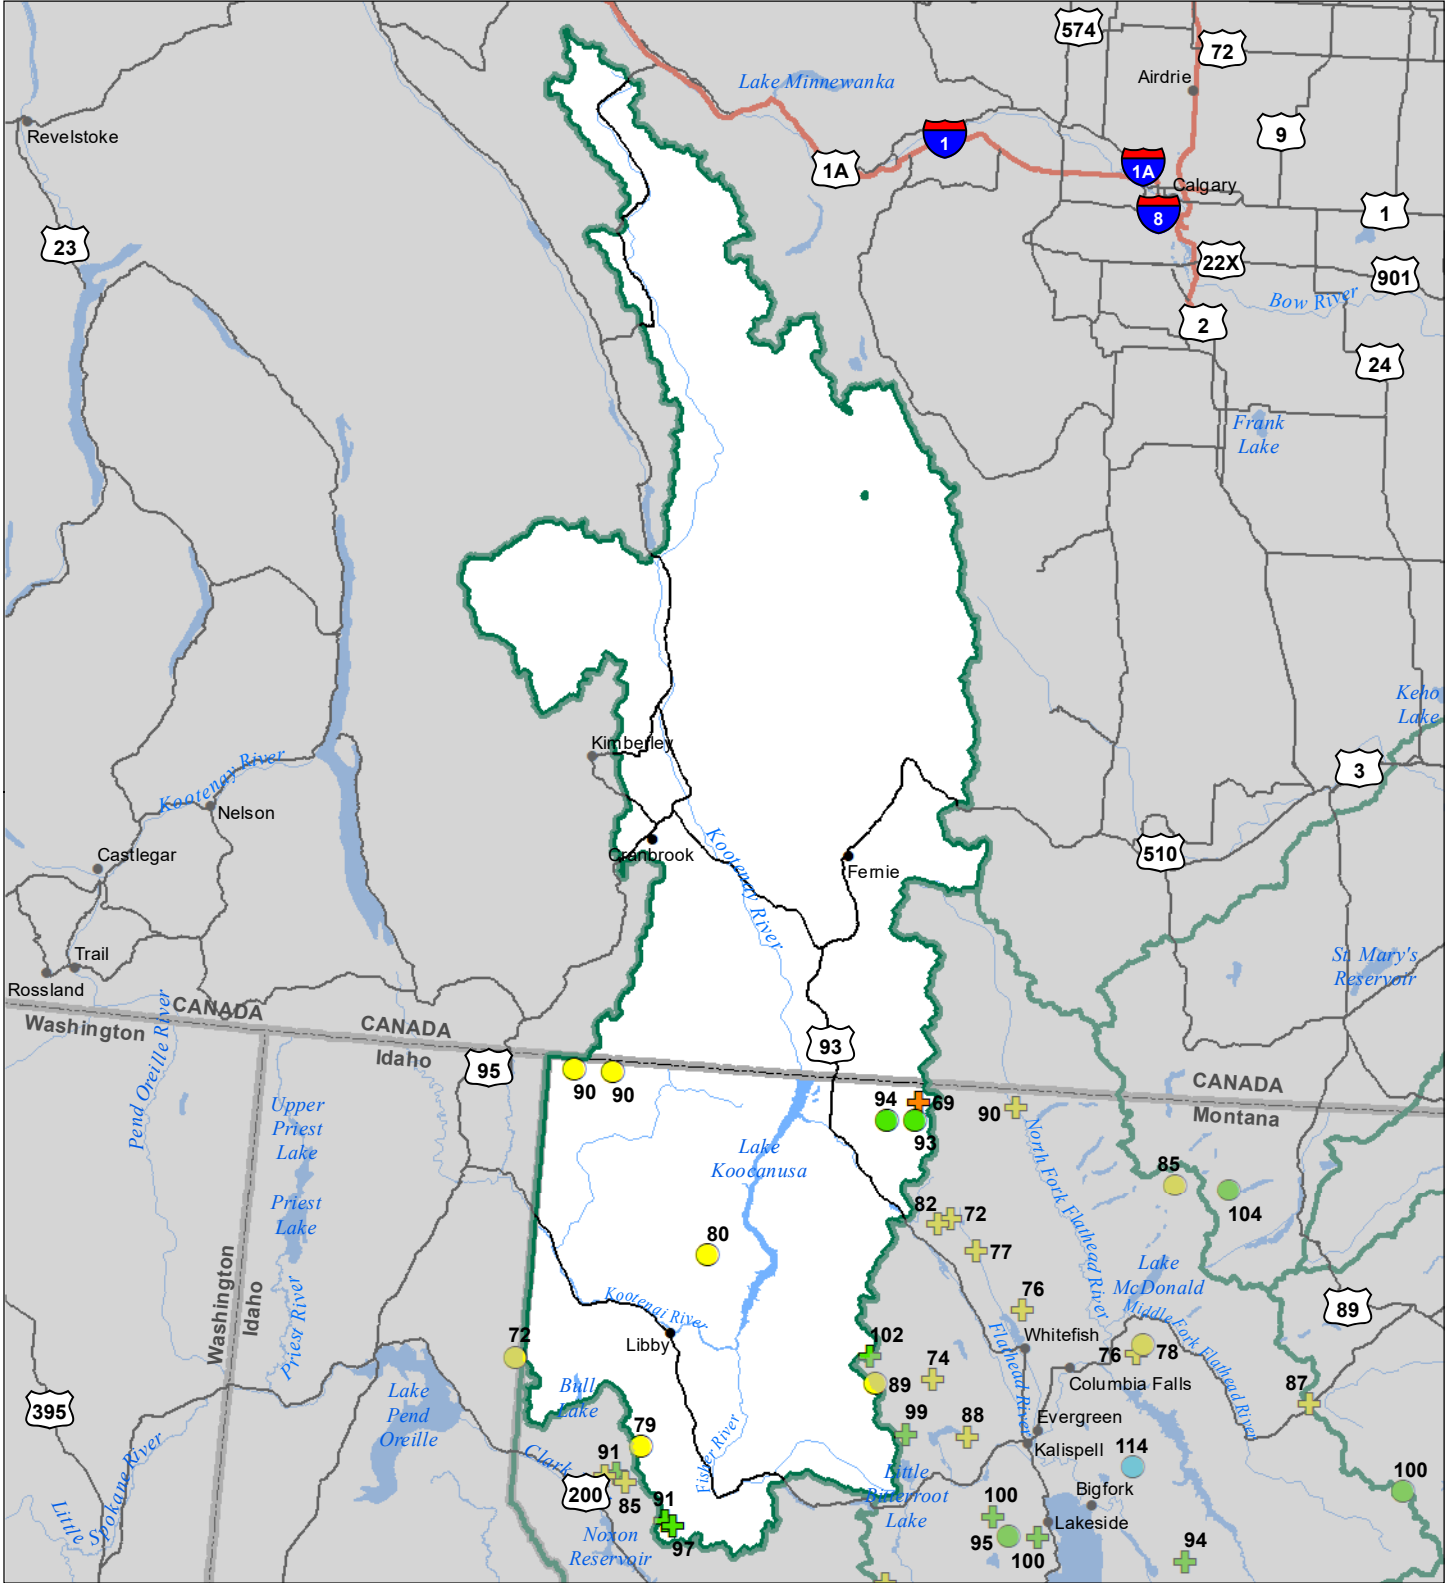

Kootenai River Basin Snow Water Equivalent Percentage of Normal March 1, 2023

Snow Water Equivalent Percent of Normal

SNOTEL

- > 150%
- 131 - 150%
- 111 - 130%
- 91 - 110%
- 71 - 90%
- 51 - 70%
- 1 - 50%
- * 0%

Snowcourse

- + > 150%
- + 131 - 150%
- + 111 - 130%
- + 91 - 110%
- + 71 - 90%
- + 51 - 70%
- + 1 - 50%
- * 0%