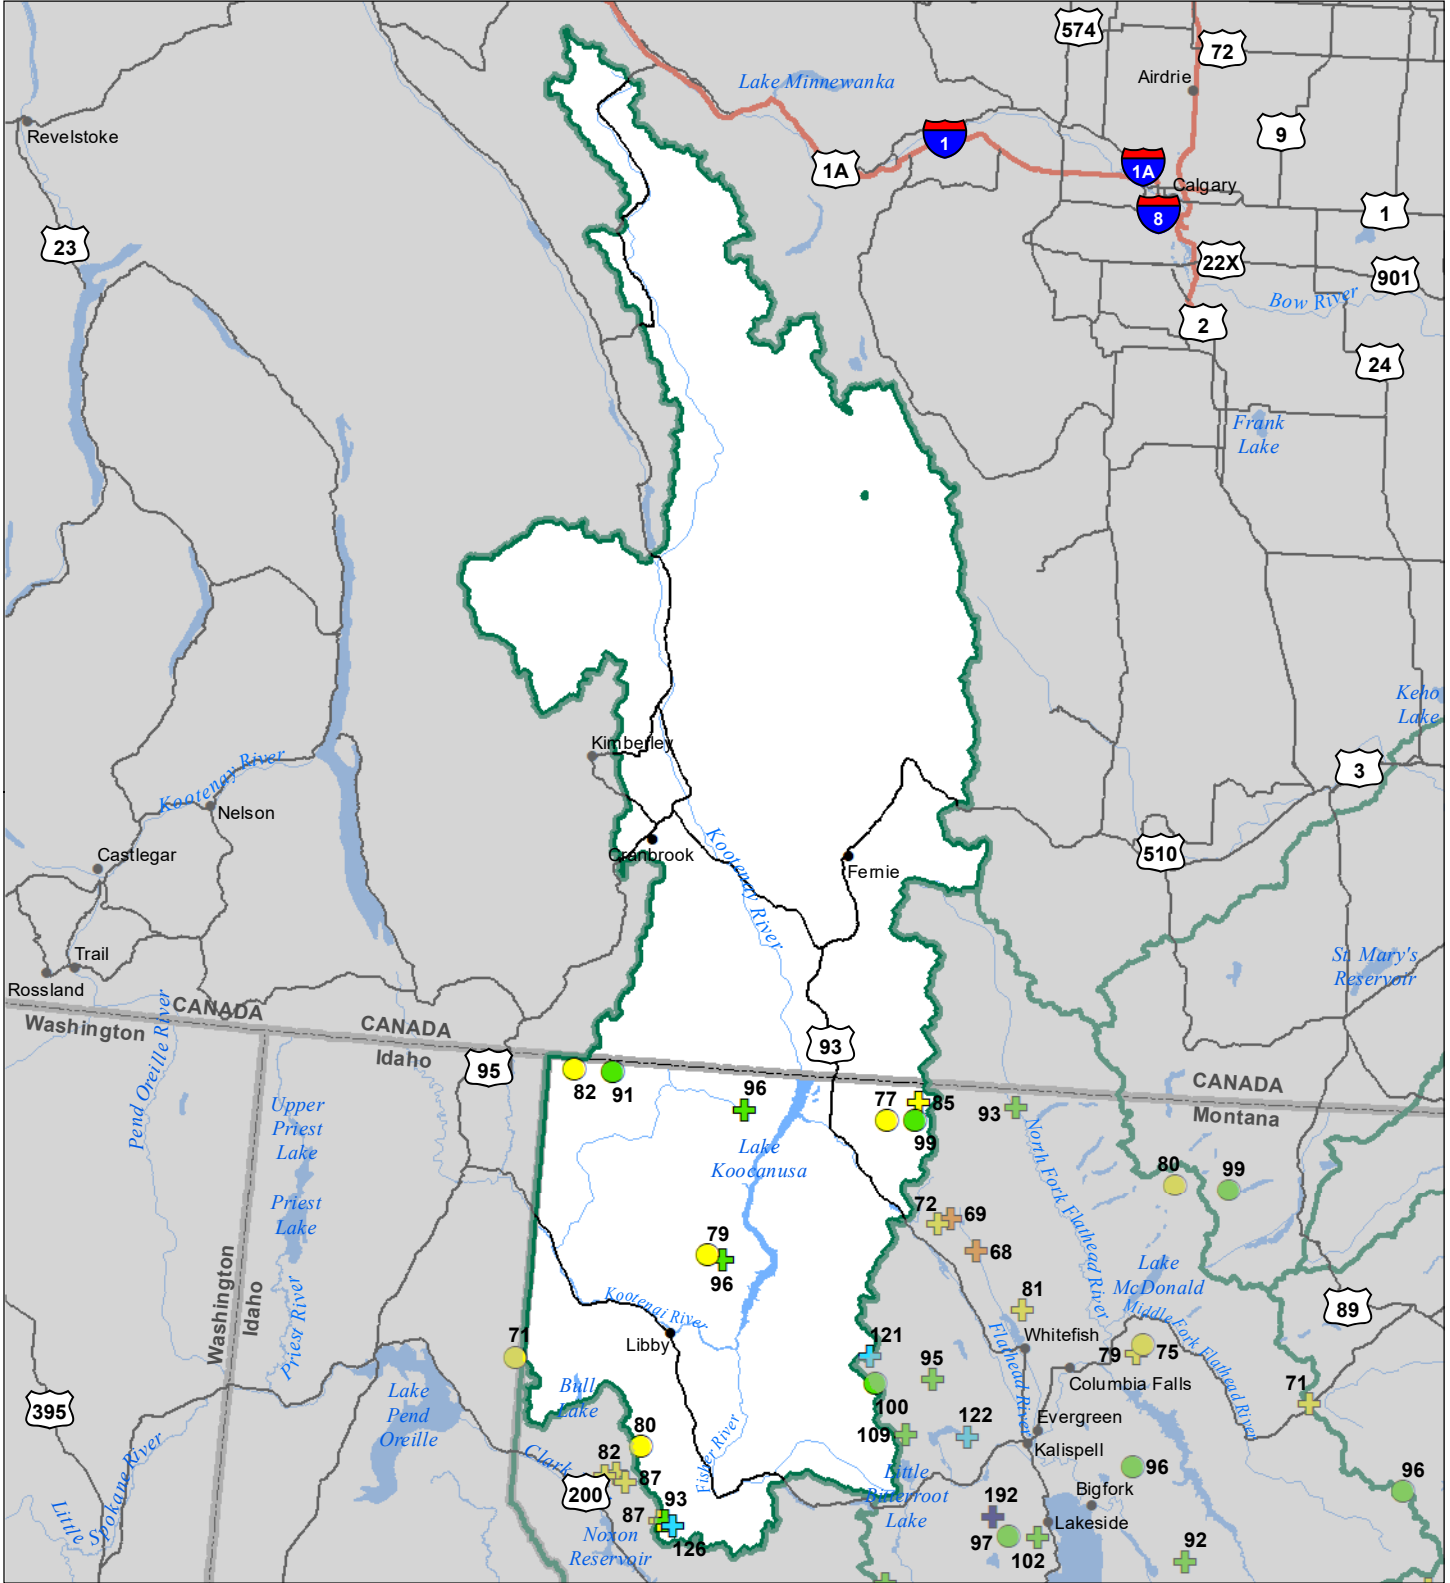

Kootenai River Basin Snow Water Equivalent Percentage of Normal April 1, 2023

Snow Water Equivalent Percent of Normal

SNOTEL

- > 150%
- 131 - 150%
- 111 - 130%
- 91 - 110%
- 71 - 90%
- 51 - 70%
- 1 - 50%
- * 0%

Snowcourse

- + > 150%
- + 131 - 150%
- + 111 - 130%
- + 91 - 110%
- + 71 - 90%
- + 51 - 70%
- + 1 - 50%
- * 0%