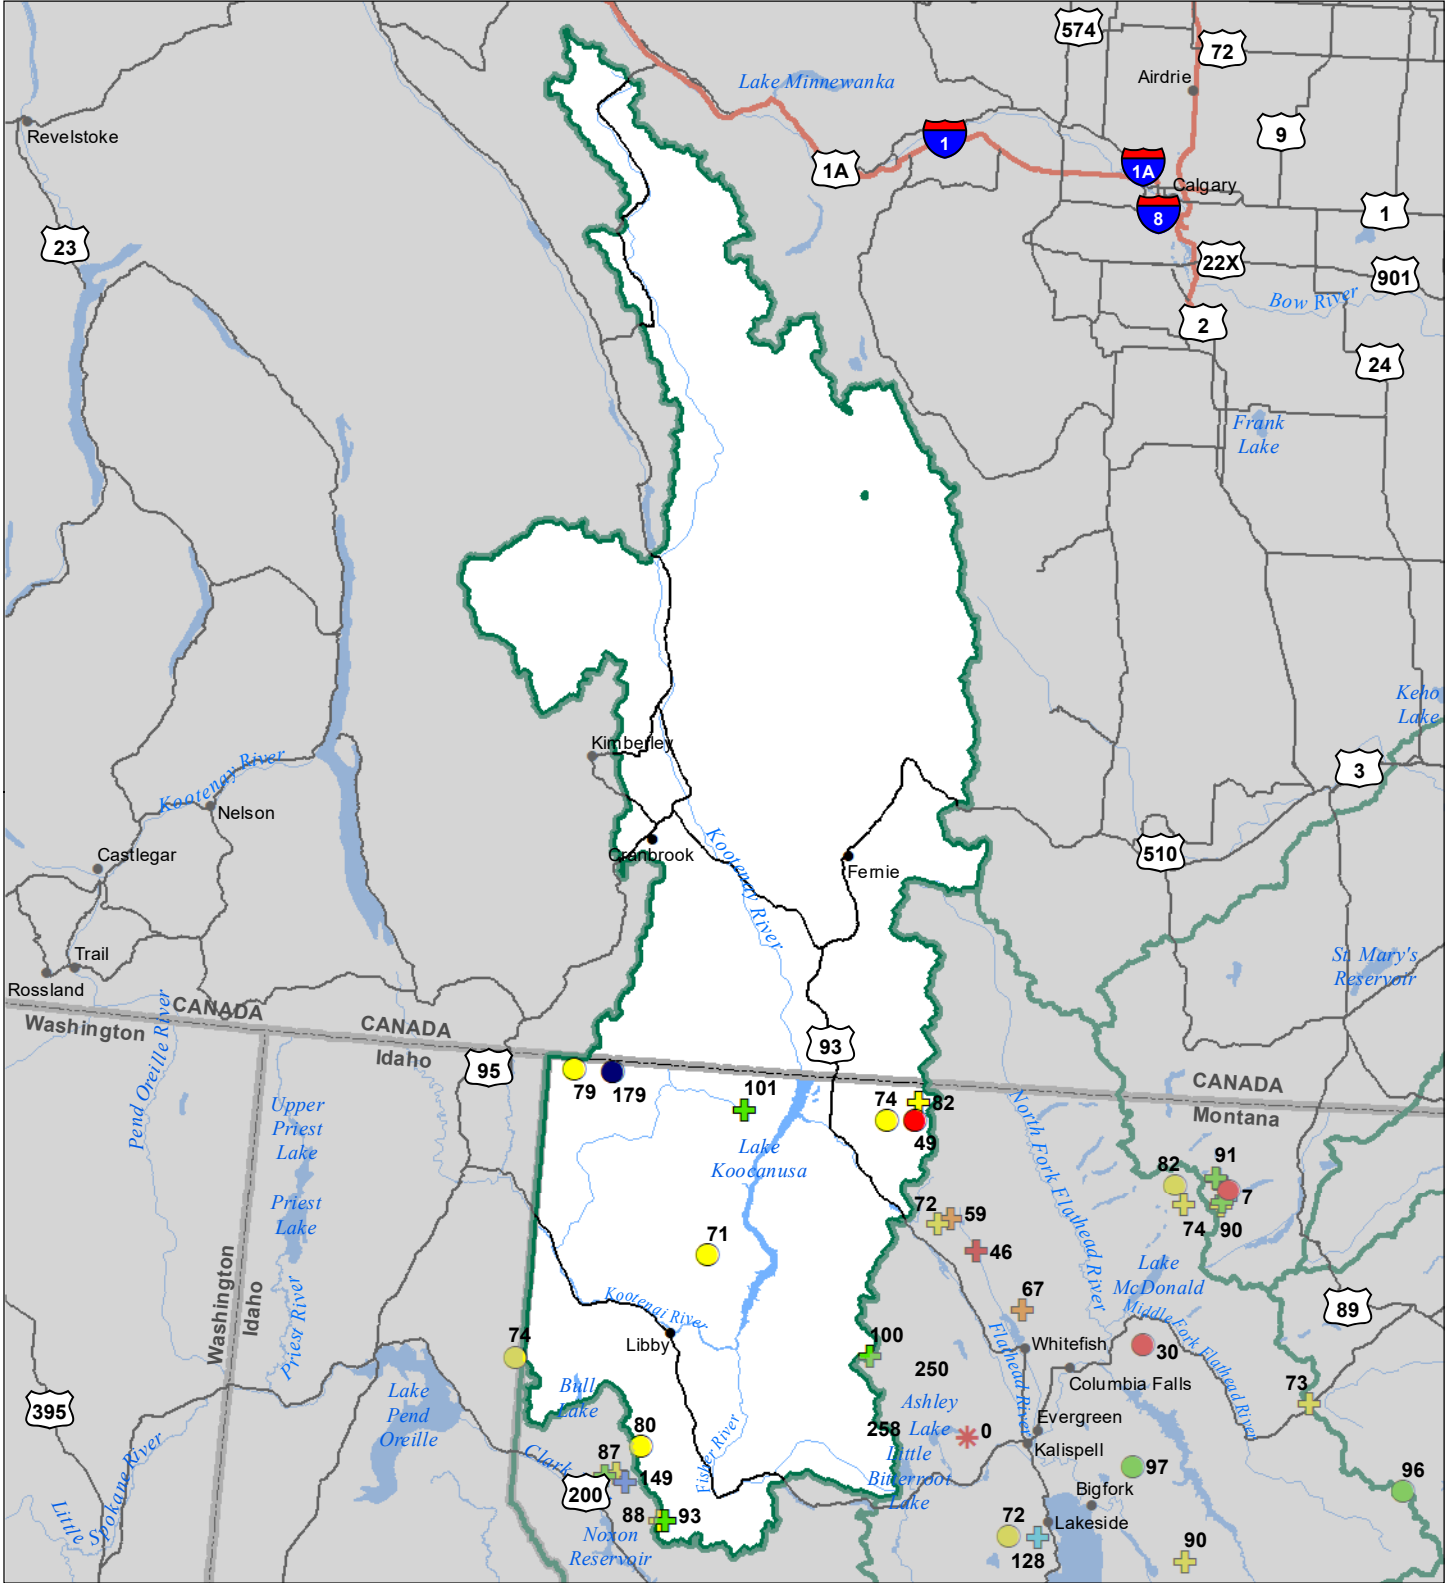

Kootenai River Basin Snow Water Equivalent Percentage of Normal May 1, 2023

Snow Water Equivalent Percent of Normal

SNOTEL

- > 150%
- 131 - 150%
- 111 - 130%
- 91 - 110%
- 71 - 90%
- 51 - 70%
- 1 - 50%
- * 0%

Snowcourse

- + > 150%
- + 131 - 150%
- + 111 - 130%
- + 91 - 110%
- + 71 - 90%
- + 51 - 70%
- + 1 - 50%
- * 0%