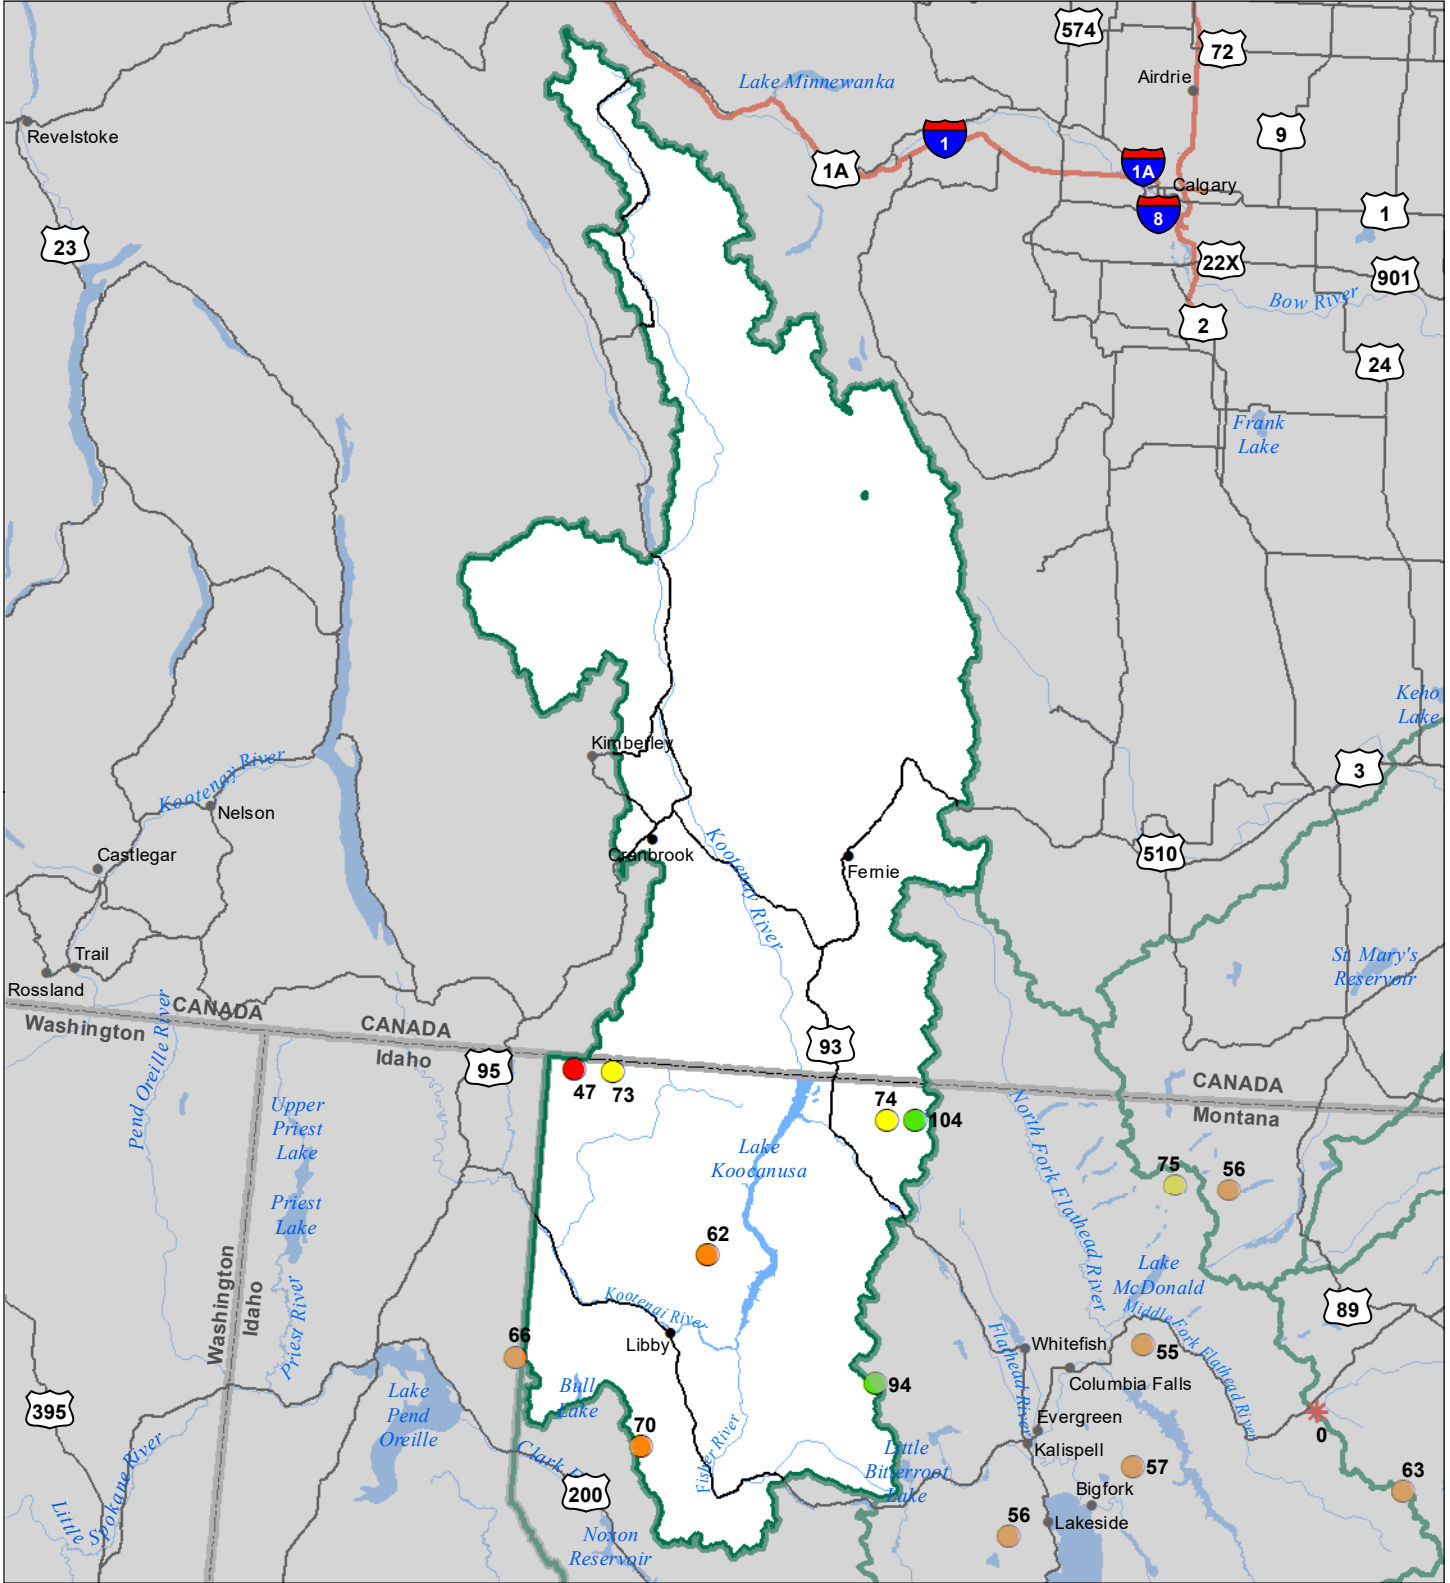

Kootenai River Basin Snow Water Equivalent Percentage of Normal December 1, 2023

Snow Water Equivalent Percent of Normal

SNOTEL

- > 150%
- 131 - 150%
- 111 - 130%
- 91 - 110%
- 71 - 90%
- 51 - 70%
- 1 - 50%
- * 0%

Snowcourse

- + > 150%
- + 131 - 150%
- + 111 - 130%
- + 91 - 110%
- + 71 - 90%
- + 51 - 70%
- + 1 - 50%
- * 0%