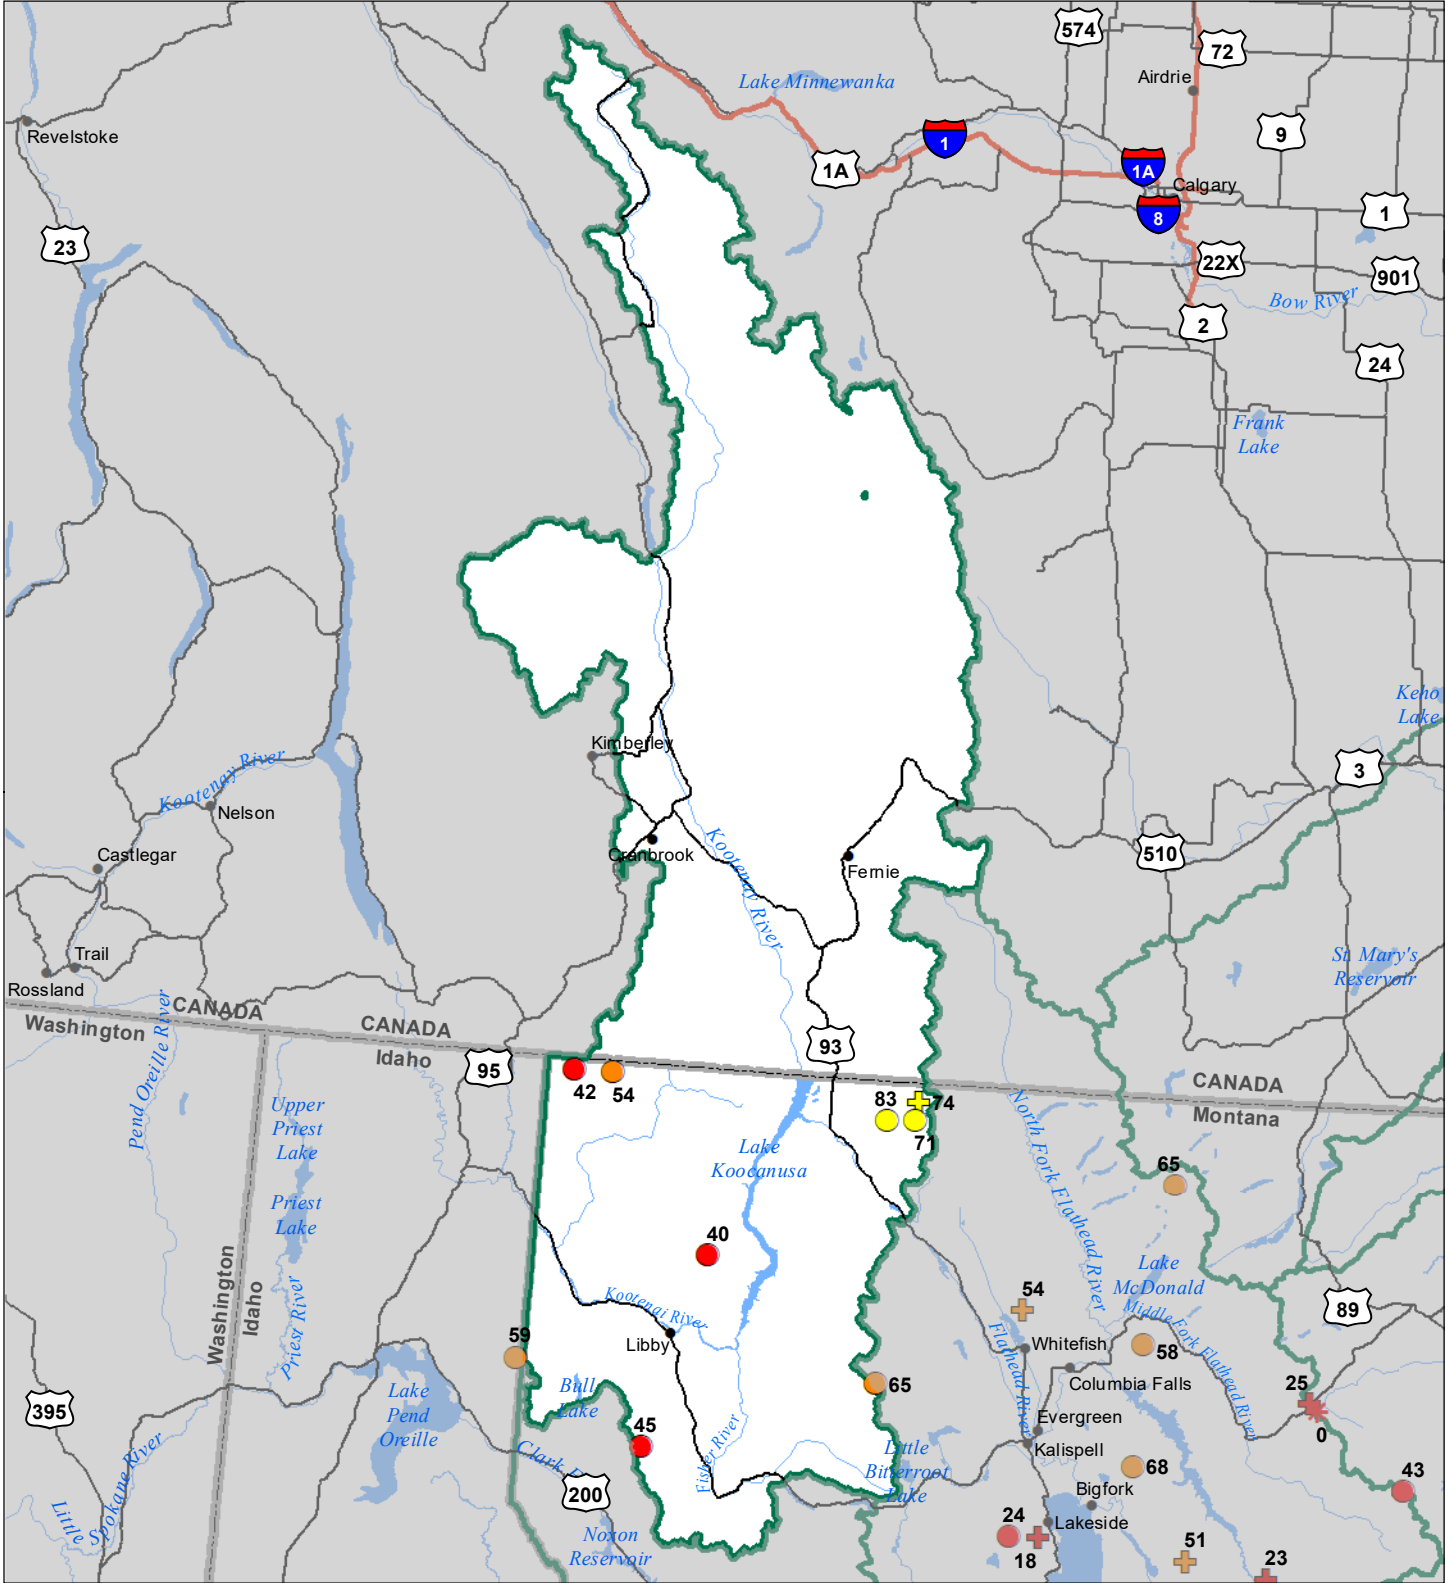

Kootenai River Basin Snow Water Equivalent Percentage of Normal January 1, 2024

Snow Water Equivalent Percent of Normal

SNOTEL

- > 150%
- 131 - 150%
- 111 - 130%
- 91 - 110%
- 71 - 90%
- 51 - 70%
- 1 - 50%
- * 0%

Snowcourse

- + > 150%
- + 131 - 150%
- + 111 - 130%
- + 91 - 110%
- + 71 - 90%
- + 51 - 70%
- + 1 - 50%
- * 0%