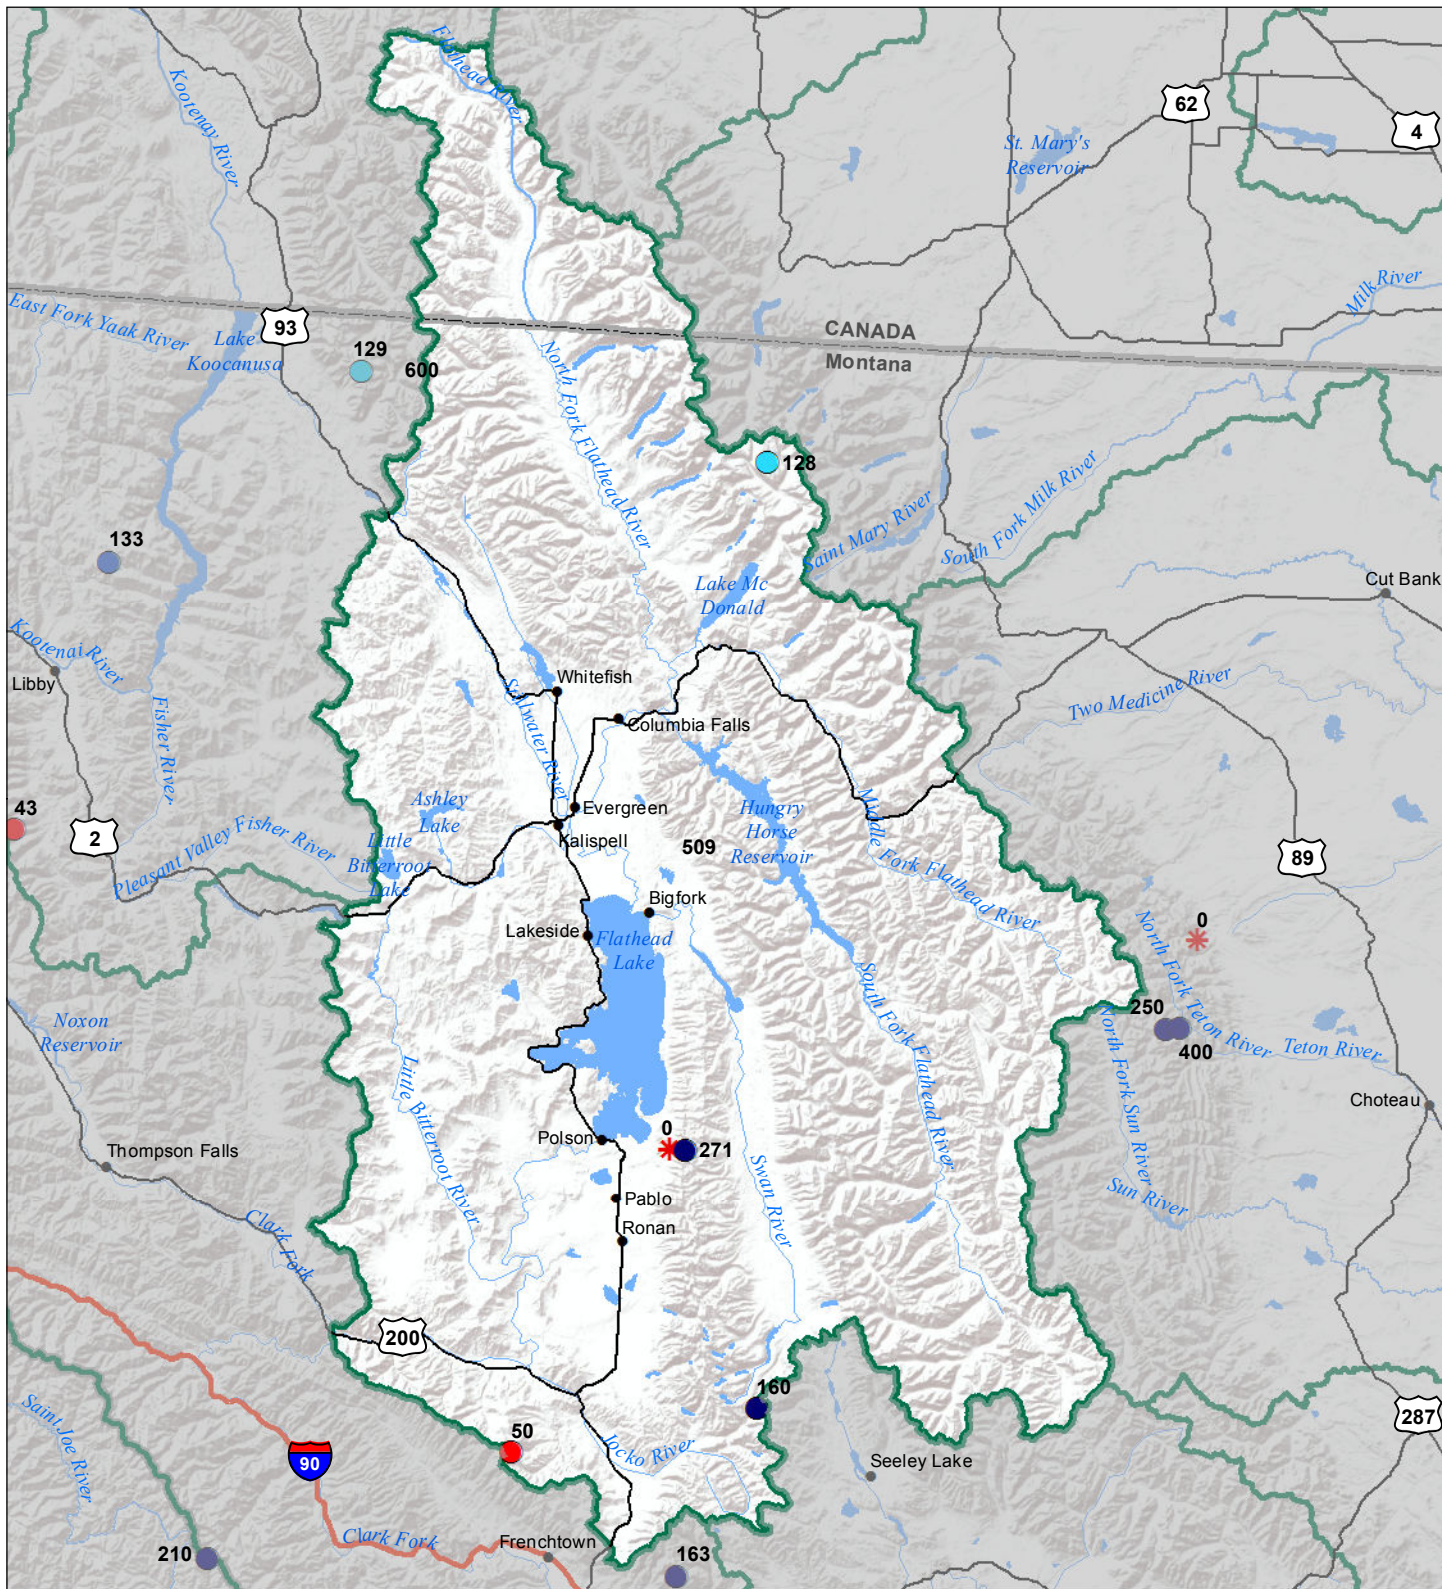

# Flathead River Basin Snow Water Equivalent Percentage of Normal November 1, 2017

## Snow Water Equivalent Percent of Normal

### SNOTEL

- > 150%
- 131 - 150%
- 111 - 130%
- 91 - 110%
- 71 - 90%
- 51 - 70%
- 1 - 50%
- ✱ 0%

### Snowcourse

- + > 150%
- + 131 - 150%
- + 111 - 130%
- + 91 - 110%
- + 71 - 90%
- + 51 - 70%
- + 1 - 50%
- ✱ 0%