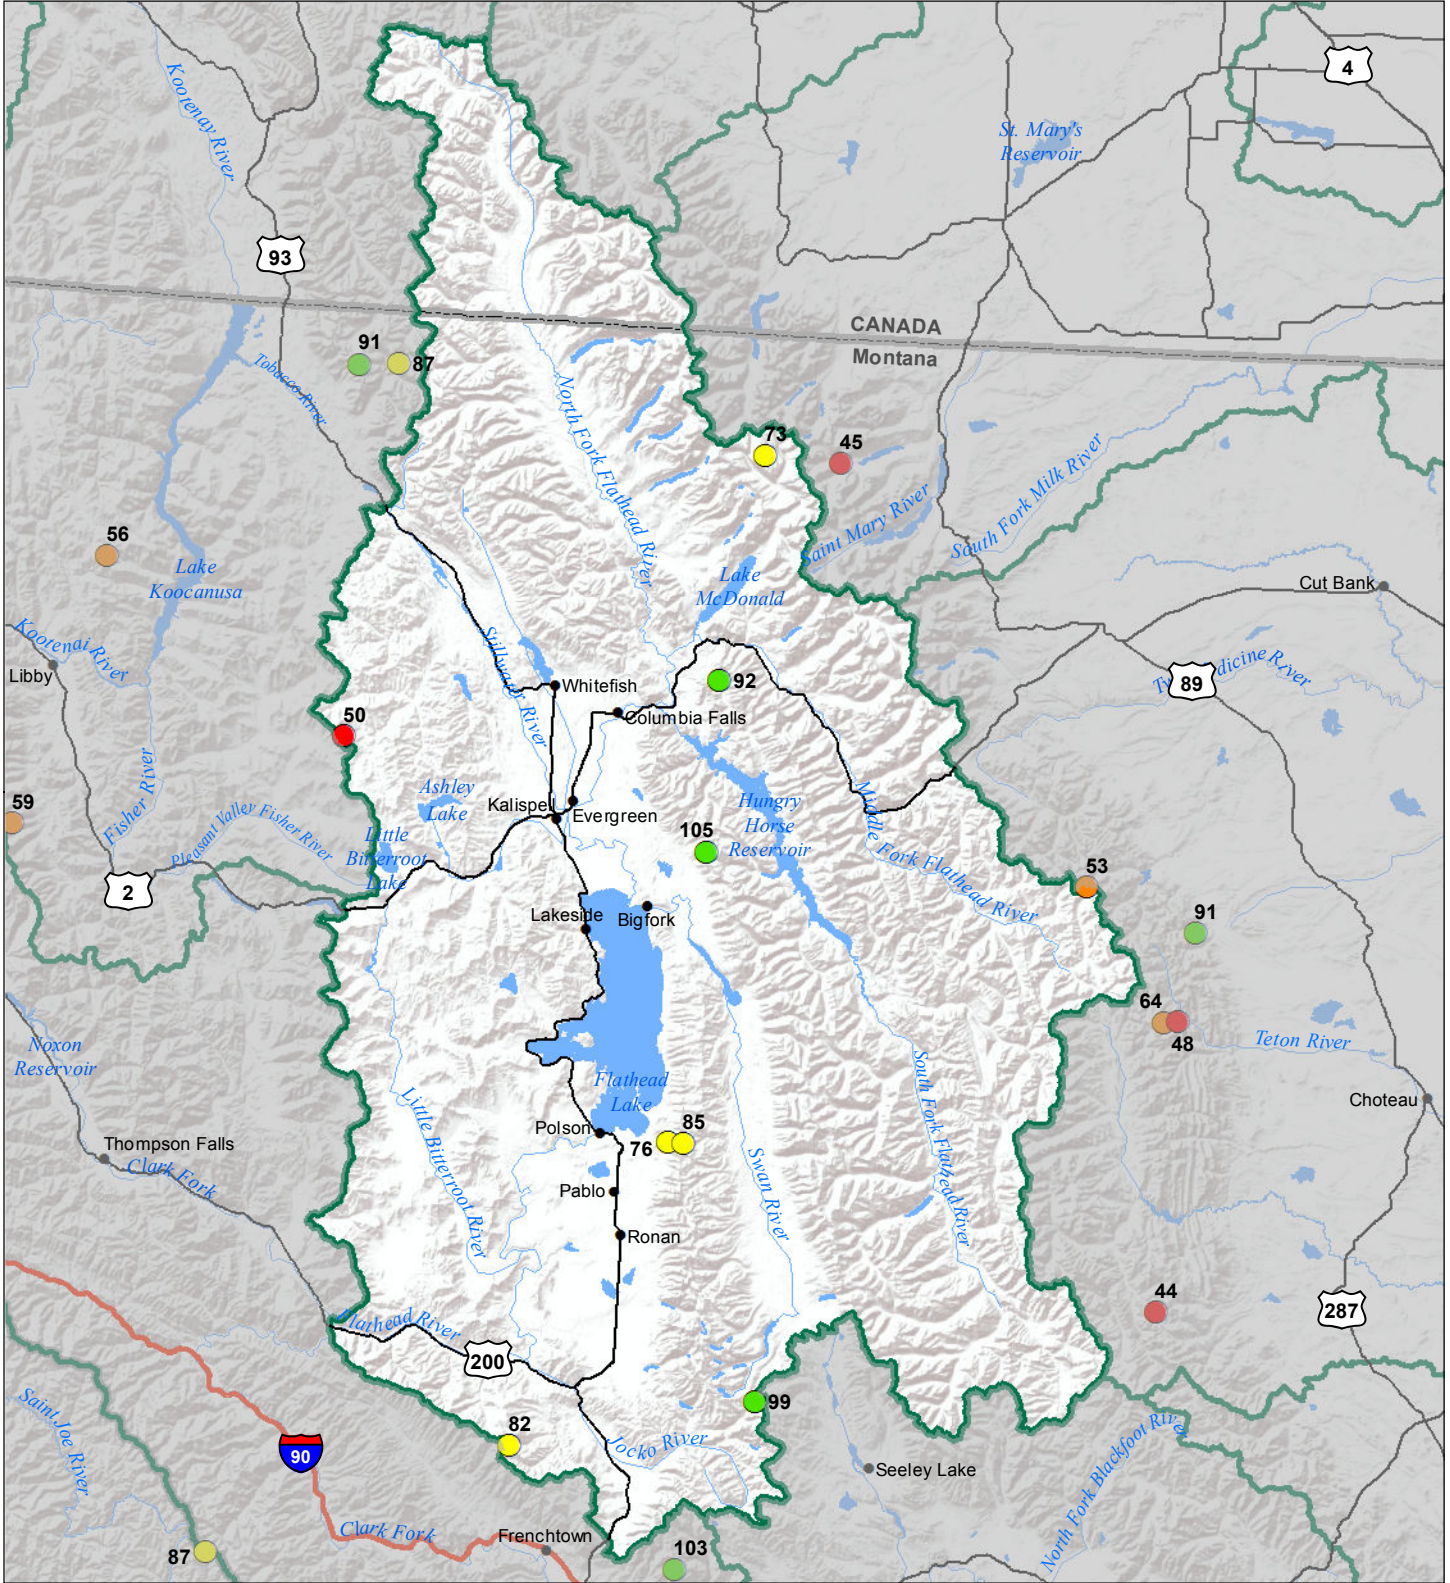

Flathead River Basin Snow Water Equivalent Percentage of Normal December 1, 2018

Snow Water Equivalent Percent of Normal

SNOTEL

- > 150%
- 131 - 150%
- 111 - 130%
- 91 - 110%
- 71 - 90%
- 51 - 70%
- 1 - 50%
- *

Snowcourse

- ⊕ > 150%
- ⊕ 131 - 150%
- ⊕ 111 - 130%
- ⊕ 91 - 110%
- ⊕ 71 - 90%
- ⊕ 51 - 70%
- ⊕ 1 - 50%
- ⊕ *