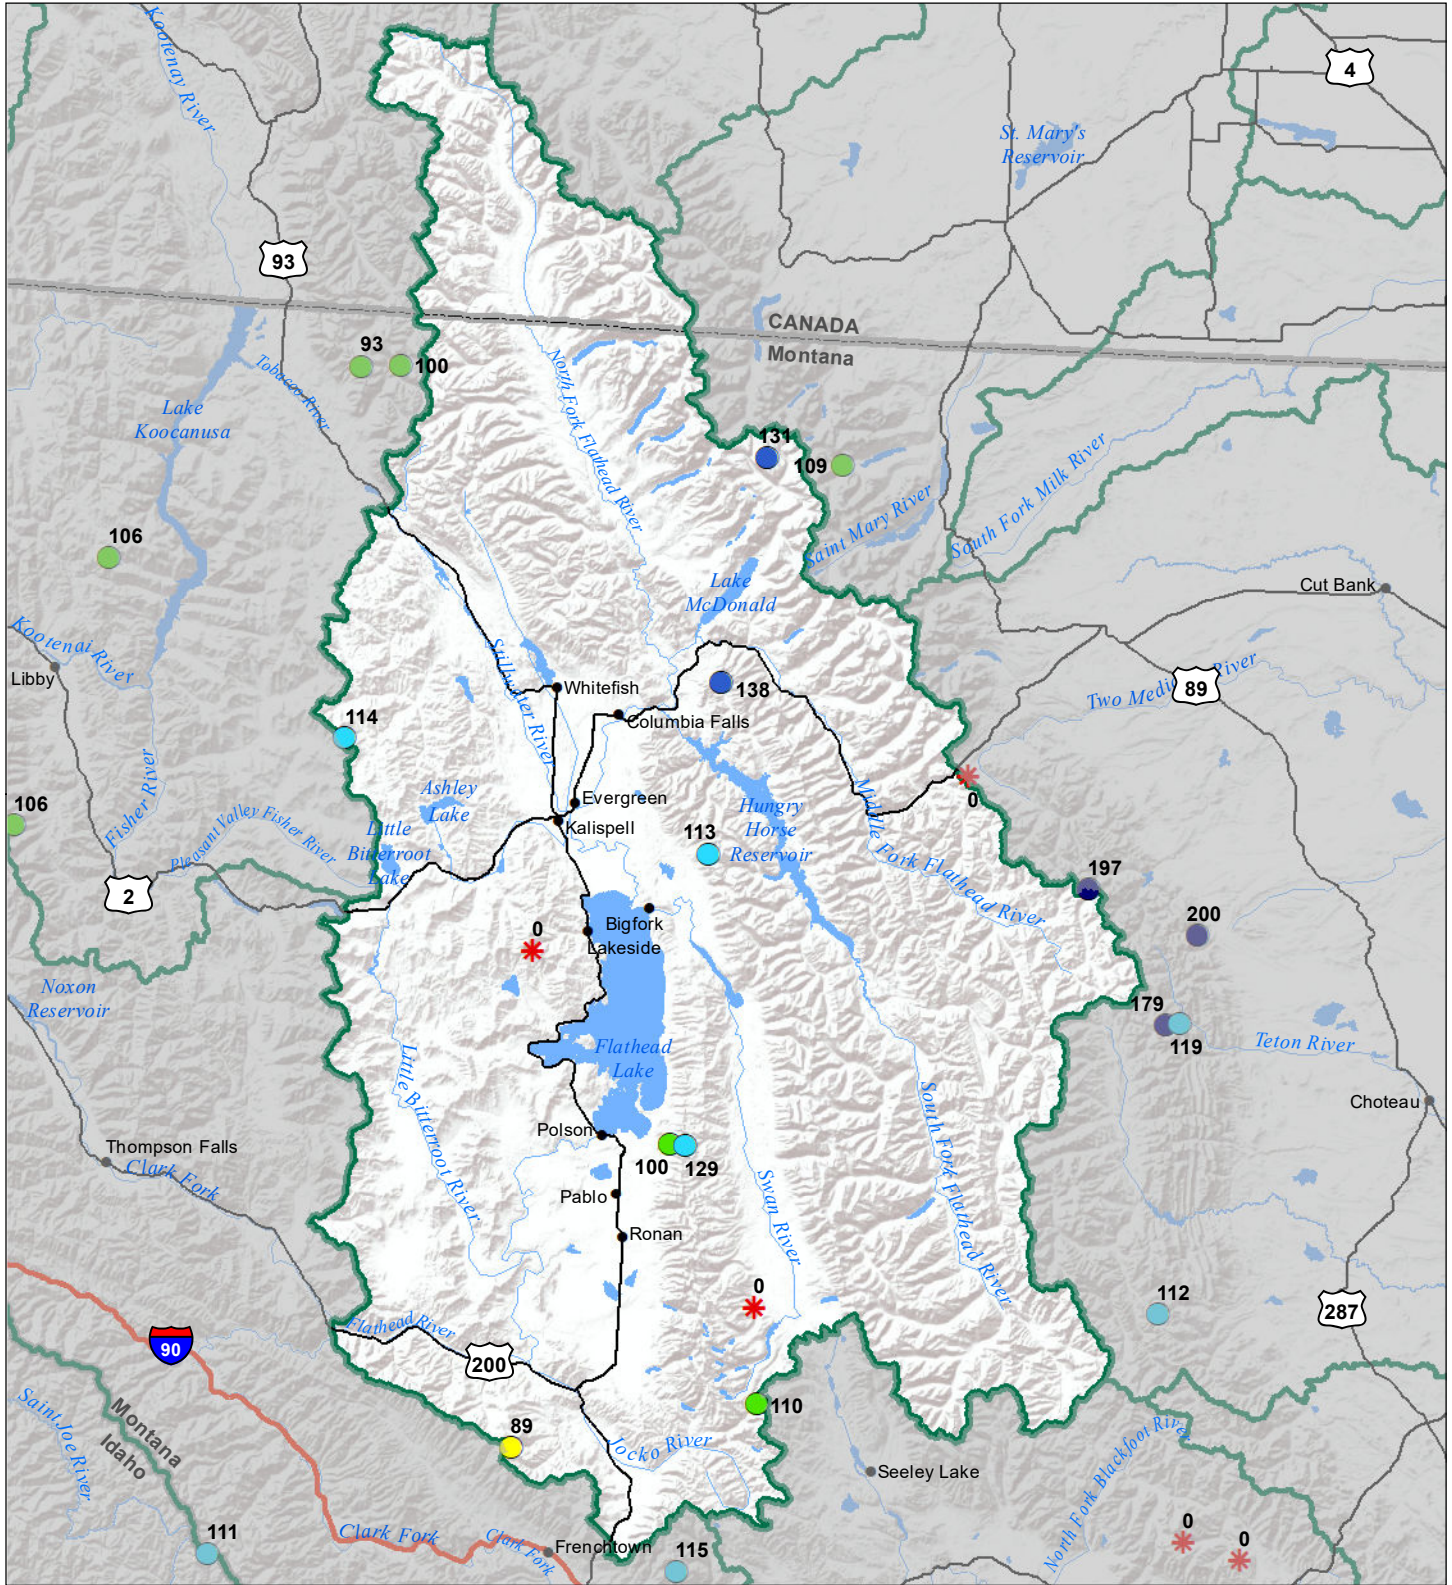

# Flathead River Basin Snow Water Equivalent Percentage of Normal December 1, 2020

## Snow Water Equivalent Percent of Normal

### SNOTEL

- > 150%
- 131 - 150%
- 111 - 130%
- 91 - 110%
- 71 - 90%
- 51 - 70%
- 1 - 50%
- ✱ 0%

### Snowcourse

- + > 150%
- + 131 - 150%
- + 111 - 130%
- + 91 - 110%
- + 71 - 90%
- + 51 - 70%
- + 1 - 50%
- ✱ 0%