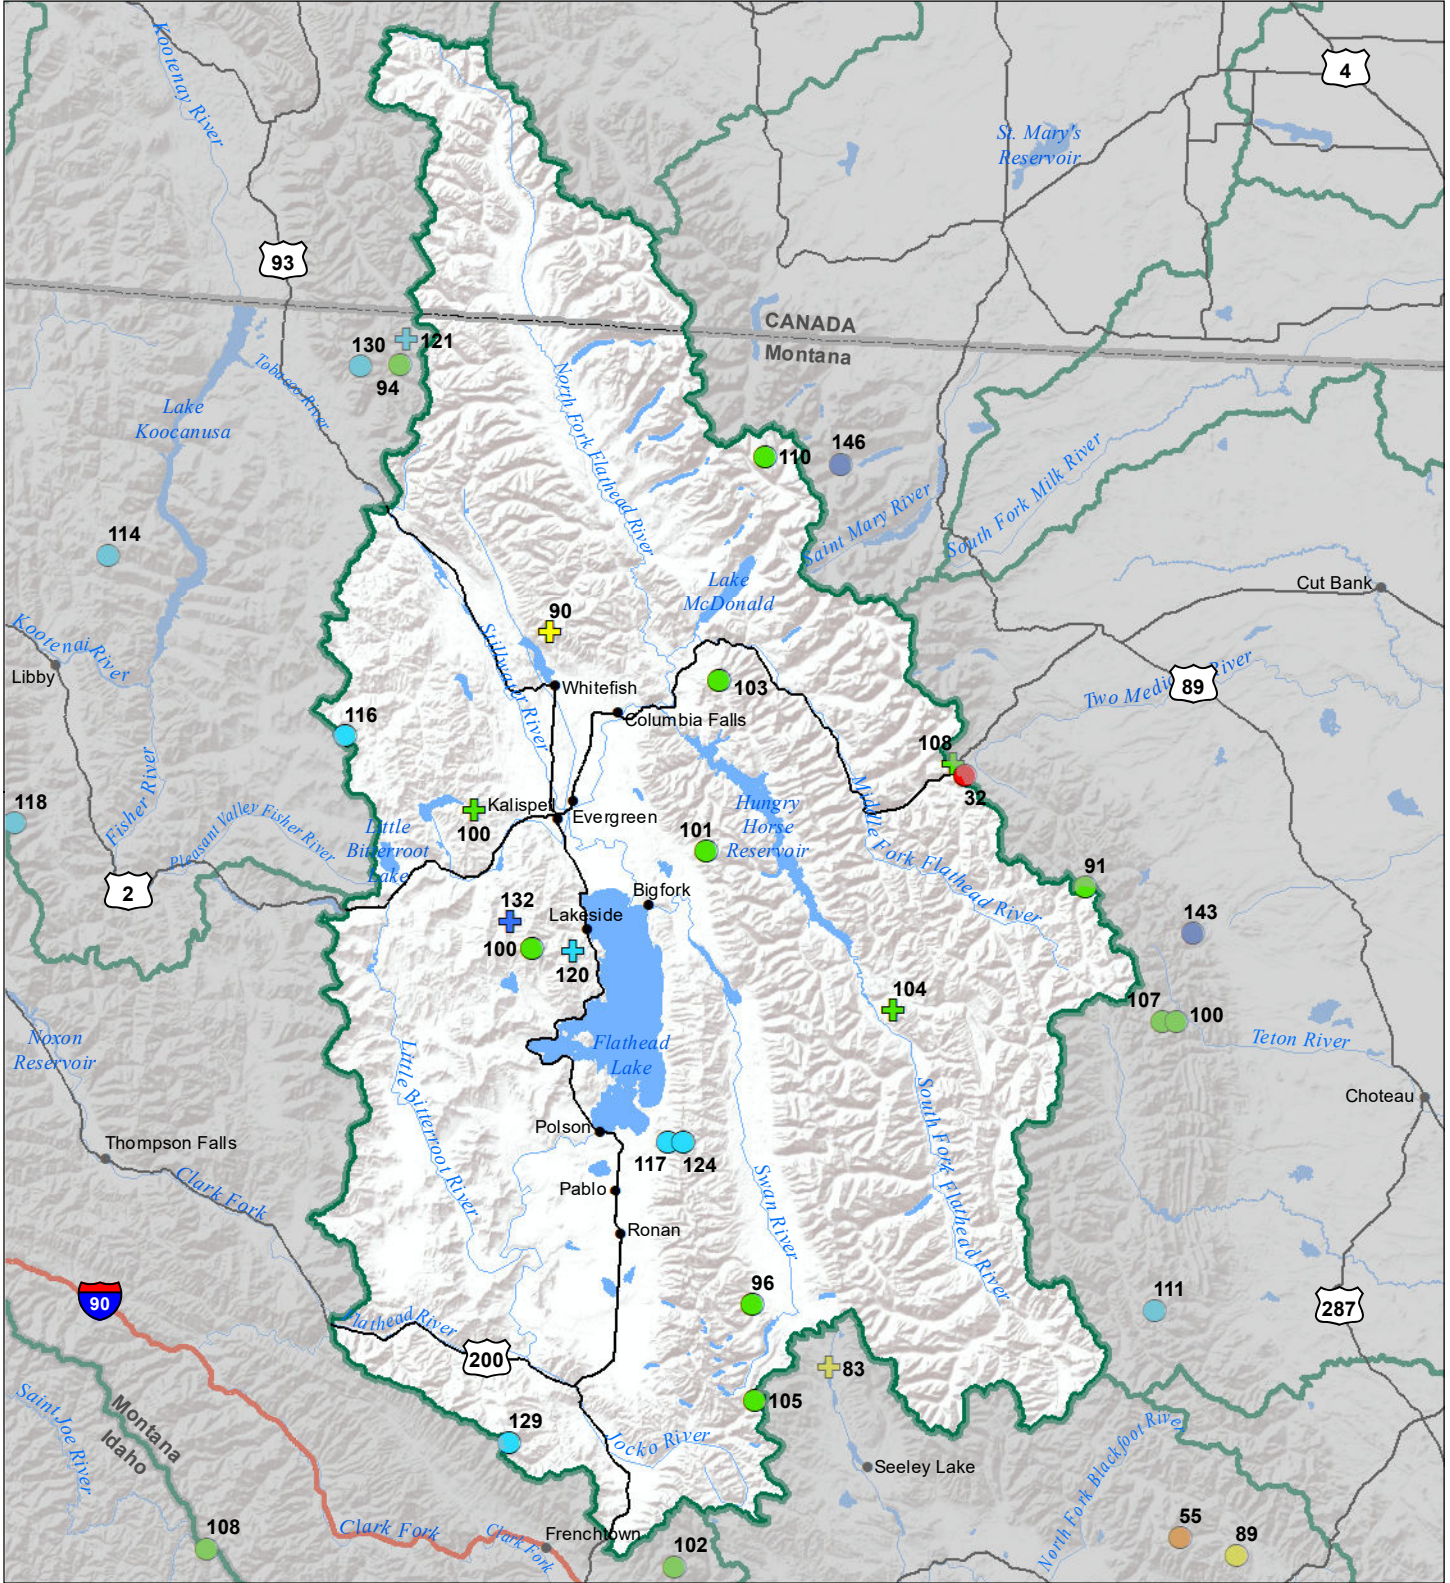

Flathead River Basin Snow Water Equivalent Percentage of Normal January 1, 2022

Snow Water Equivalent Percent of Normal

SNOTEL

- > 150%
- 131 - 150%
- 111 - 130%
- 91 - 110%
- 71 - 90%
- 51 - 70%
- 1 - 50%
- *

Snowcourse

- ✚ > 150%
- ✚ 131 - 150%
- ✚ 111 - 130%
- ✚ 91 - 110%
- ✚ 71 - 90%
- ✚ 51 - 70%
- ✚ 1 - 50%
- ✚ *