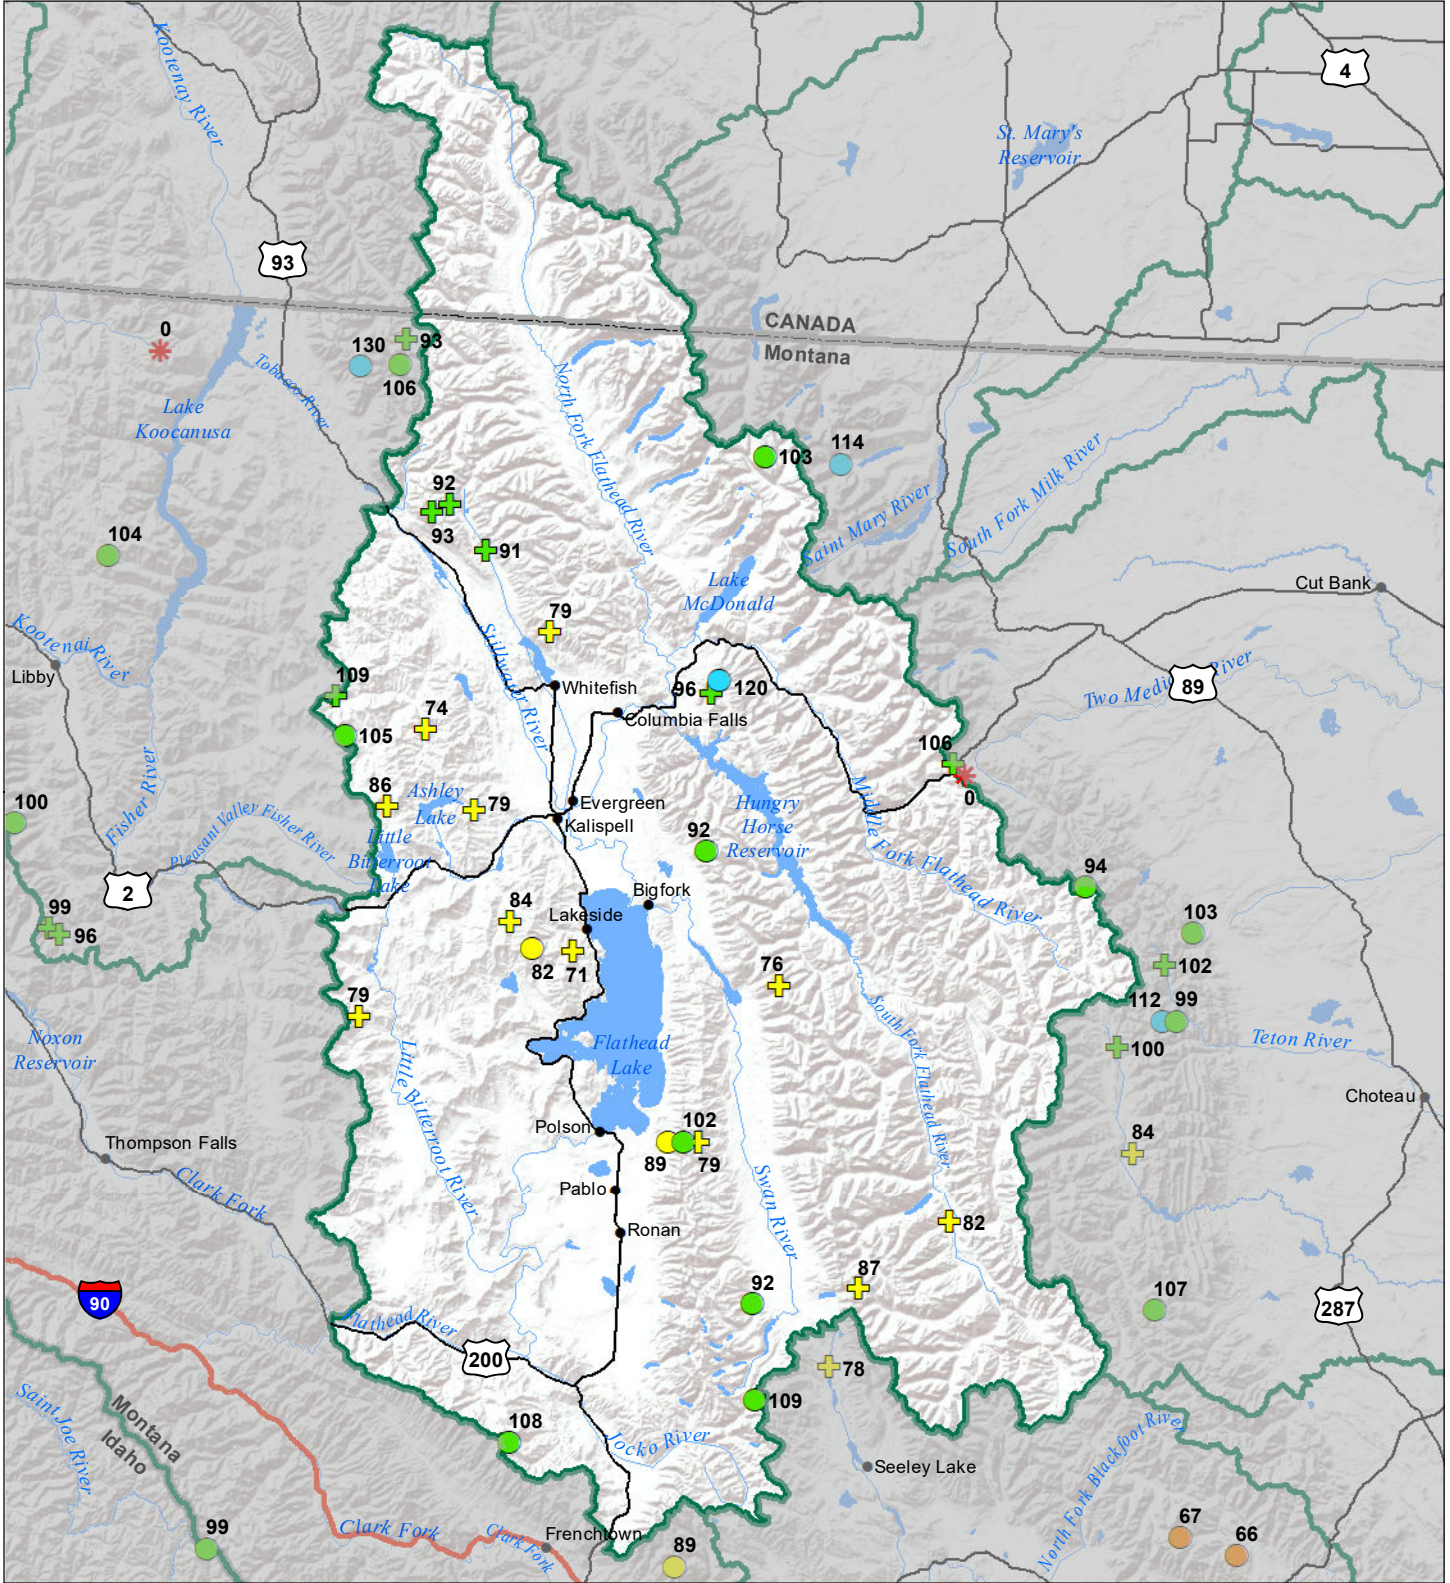

# Flathead River Basin Snow Water Equivalent Percentage of Normal March 1, 2022

## Snow Water Equivalent Percent of Normal

### SNOTEL

- > 150%
- 131 - 150%
- 111 - 130%
- 91 - 110%
- 71 - 90%
- 51 - 70%
- 1 - 50%
- ✱ 0%

### Snowcourse

- + > 150%
- + 131 - 150%
- + 111 - 130%
- + 91 - 110%
- + 71 - 90%
- + 51 - 70%
- + 1 - 50%
- ✱ 0%