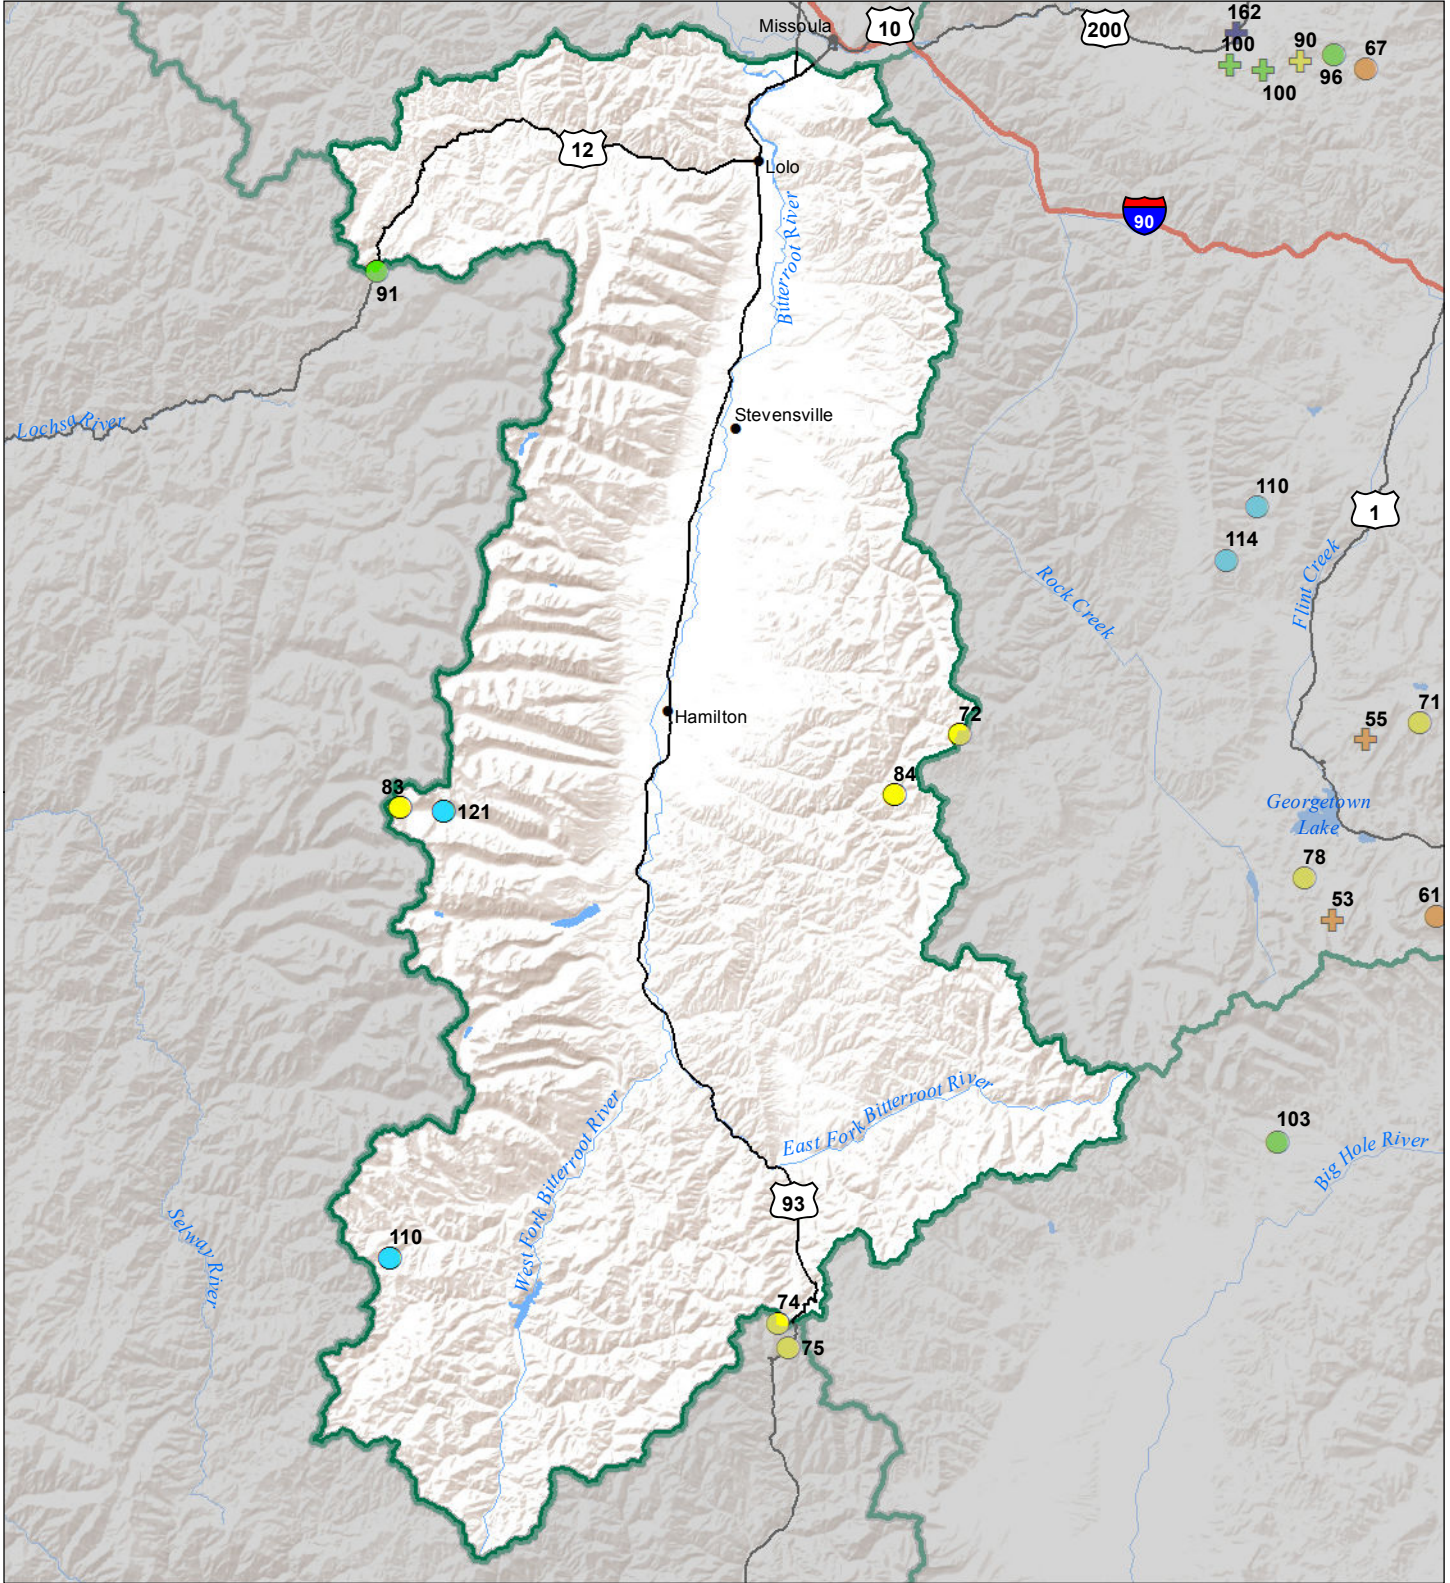

Bitterroot River Basin Snow Water Equivalent Percentage of Normal January 1, 2017

Snow Water Equivalent Percent of Normal

SNOTEL

- > 150%
- 131 - 150%
- 111 - 130%
- 91 - 110%
- 71 - 90%
- 51 - 70%
- 1 - 50%
- *

Snowcourse

- ⊕ > 150%
- ⊕ 131 - 150%
- ⊕ 111 - 130%
- ⊕ 91 - 110%
- ⊕ 71 - 90%
- ⊕ 51 - 70%
- ⊕ 1 - 50%
- ⊕ *