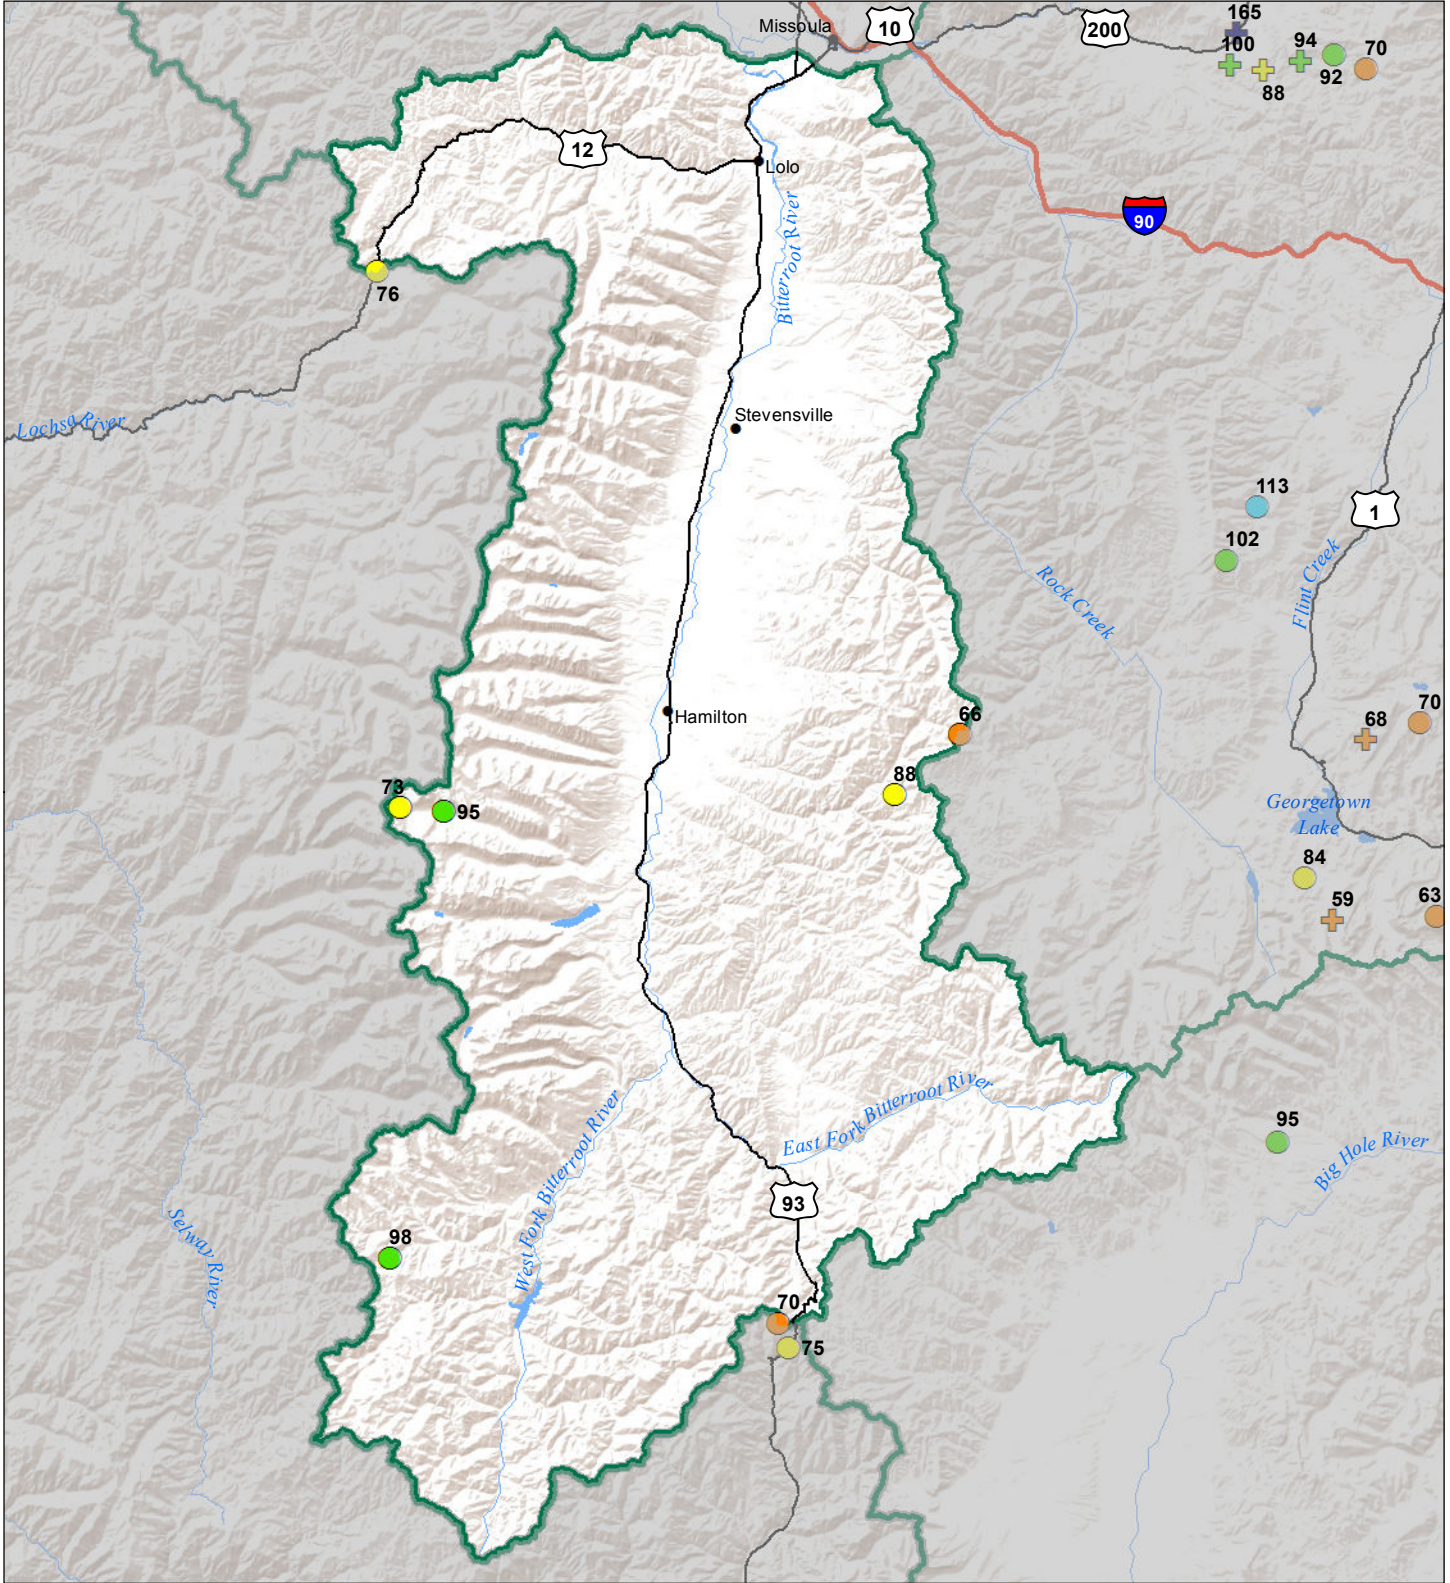

Bitterroot River Basin Snow Water Equivalent Percentage of Normal February 1, 2017

Snow Water Equivalent Percent of Normal

SNOTEL

- > 150%
- 131 - 150%
- 111 - 130%
- 91 - 110%
- 71 - 90%
- 51 - 70%
- 1 - 50%
- * 0%

Snowcourse

- + > 150%
- + 131 - 150%
- + 111 - 130%
- + 91 - 110%
- + 71 - 90%
- + 51 - 70%
- + 1 - 50%
- * 0%