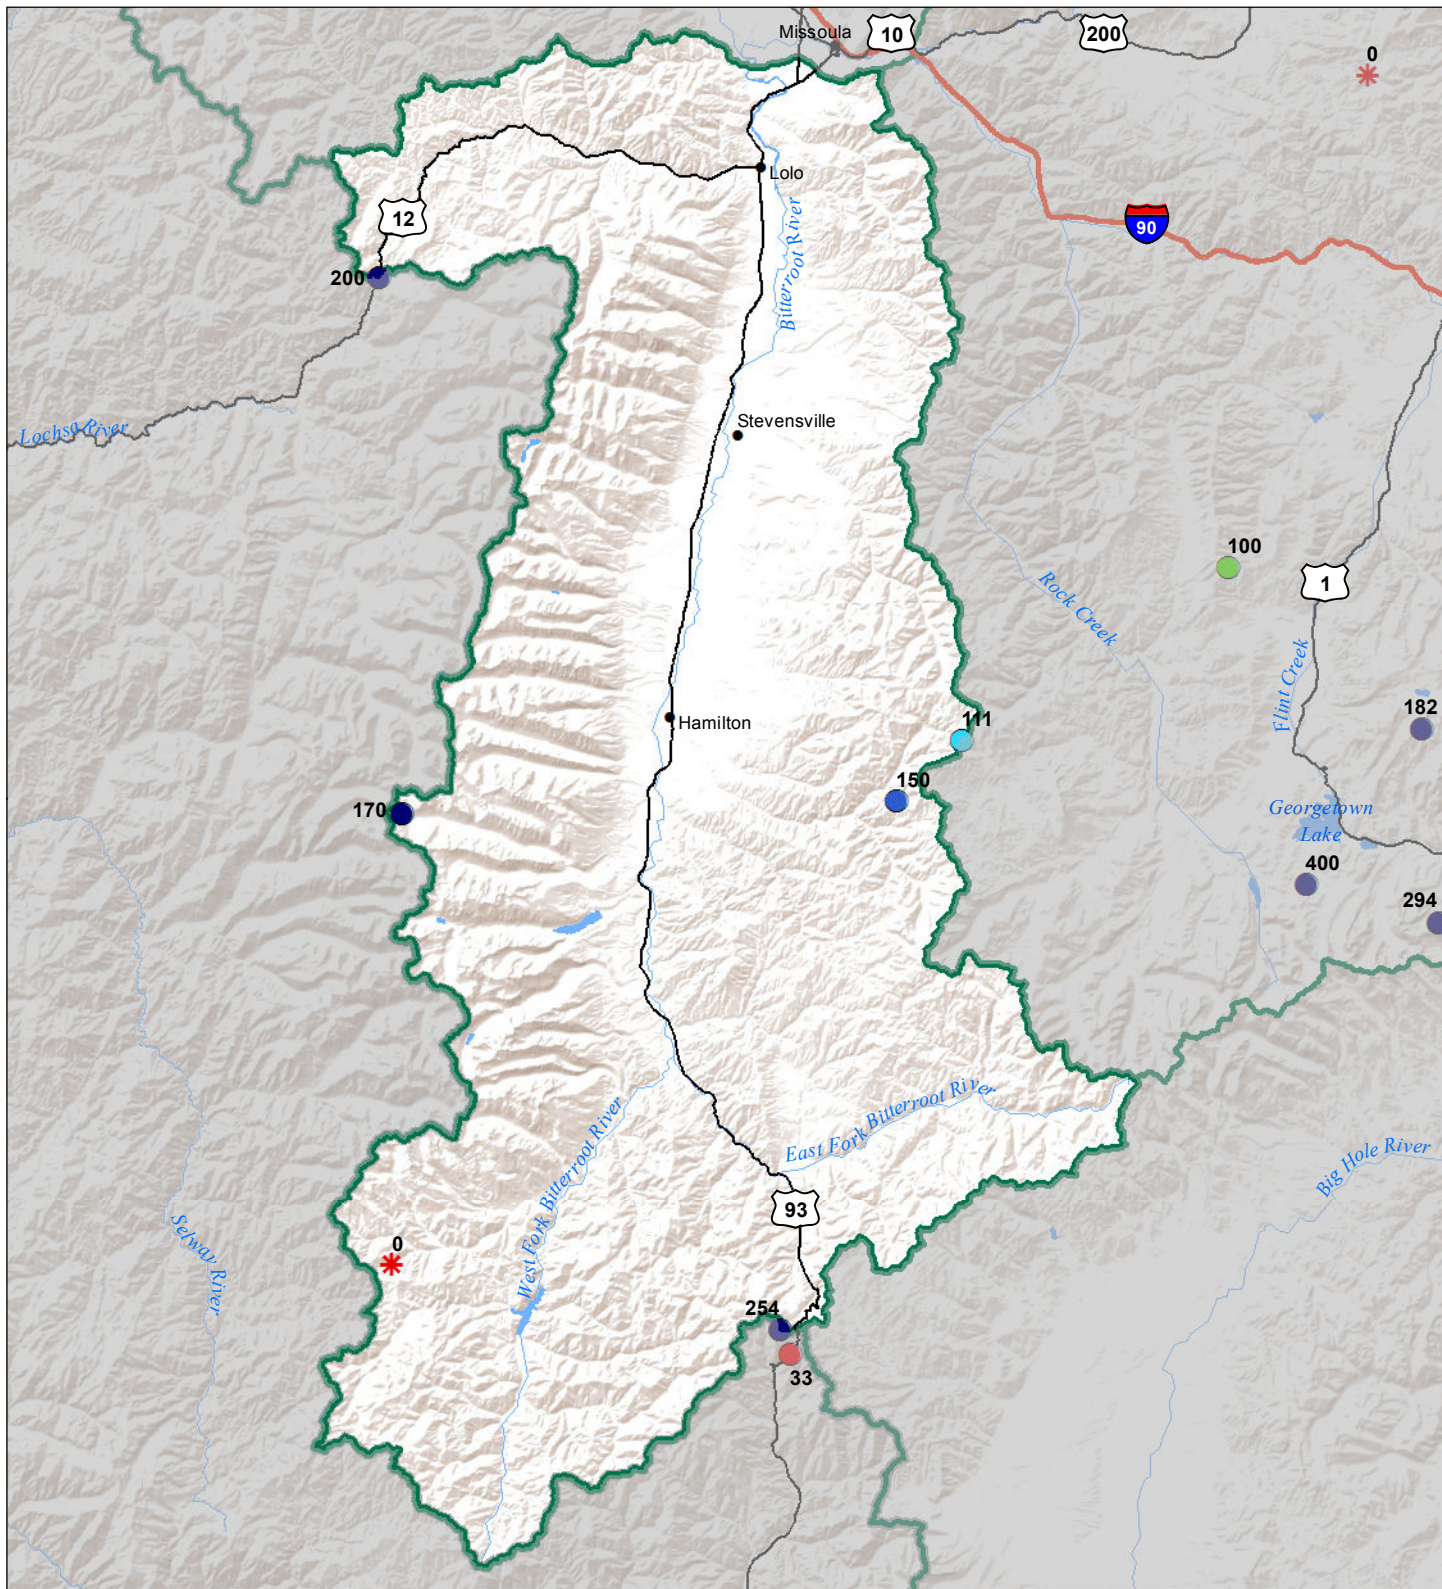

# Bitterroot River Basin Snow Water Equivalent Percentage of Normal November 1, 2017

### Snow Water Equivalent Percent of Normal

#### SNOTEL

- > 150%
- 131 - 150%
- 111 - 130%
- 91 - 110%
- 71 - 90%
- 51 - 70%
- 1 - 50%
- ✱ 0%

#### Snowcourse

- + > 150%
- + 131 - 150%
- + 111 - 130%
- + 91 - 110%
- + 71 - 90%
- + 51 - 70%
- + 1 - 50%
- ✱ 0%