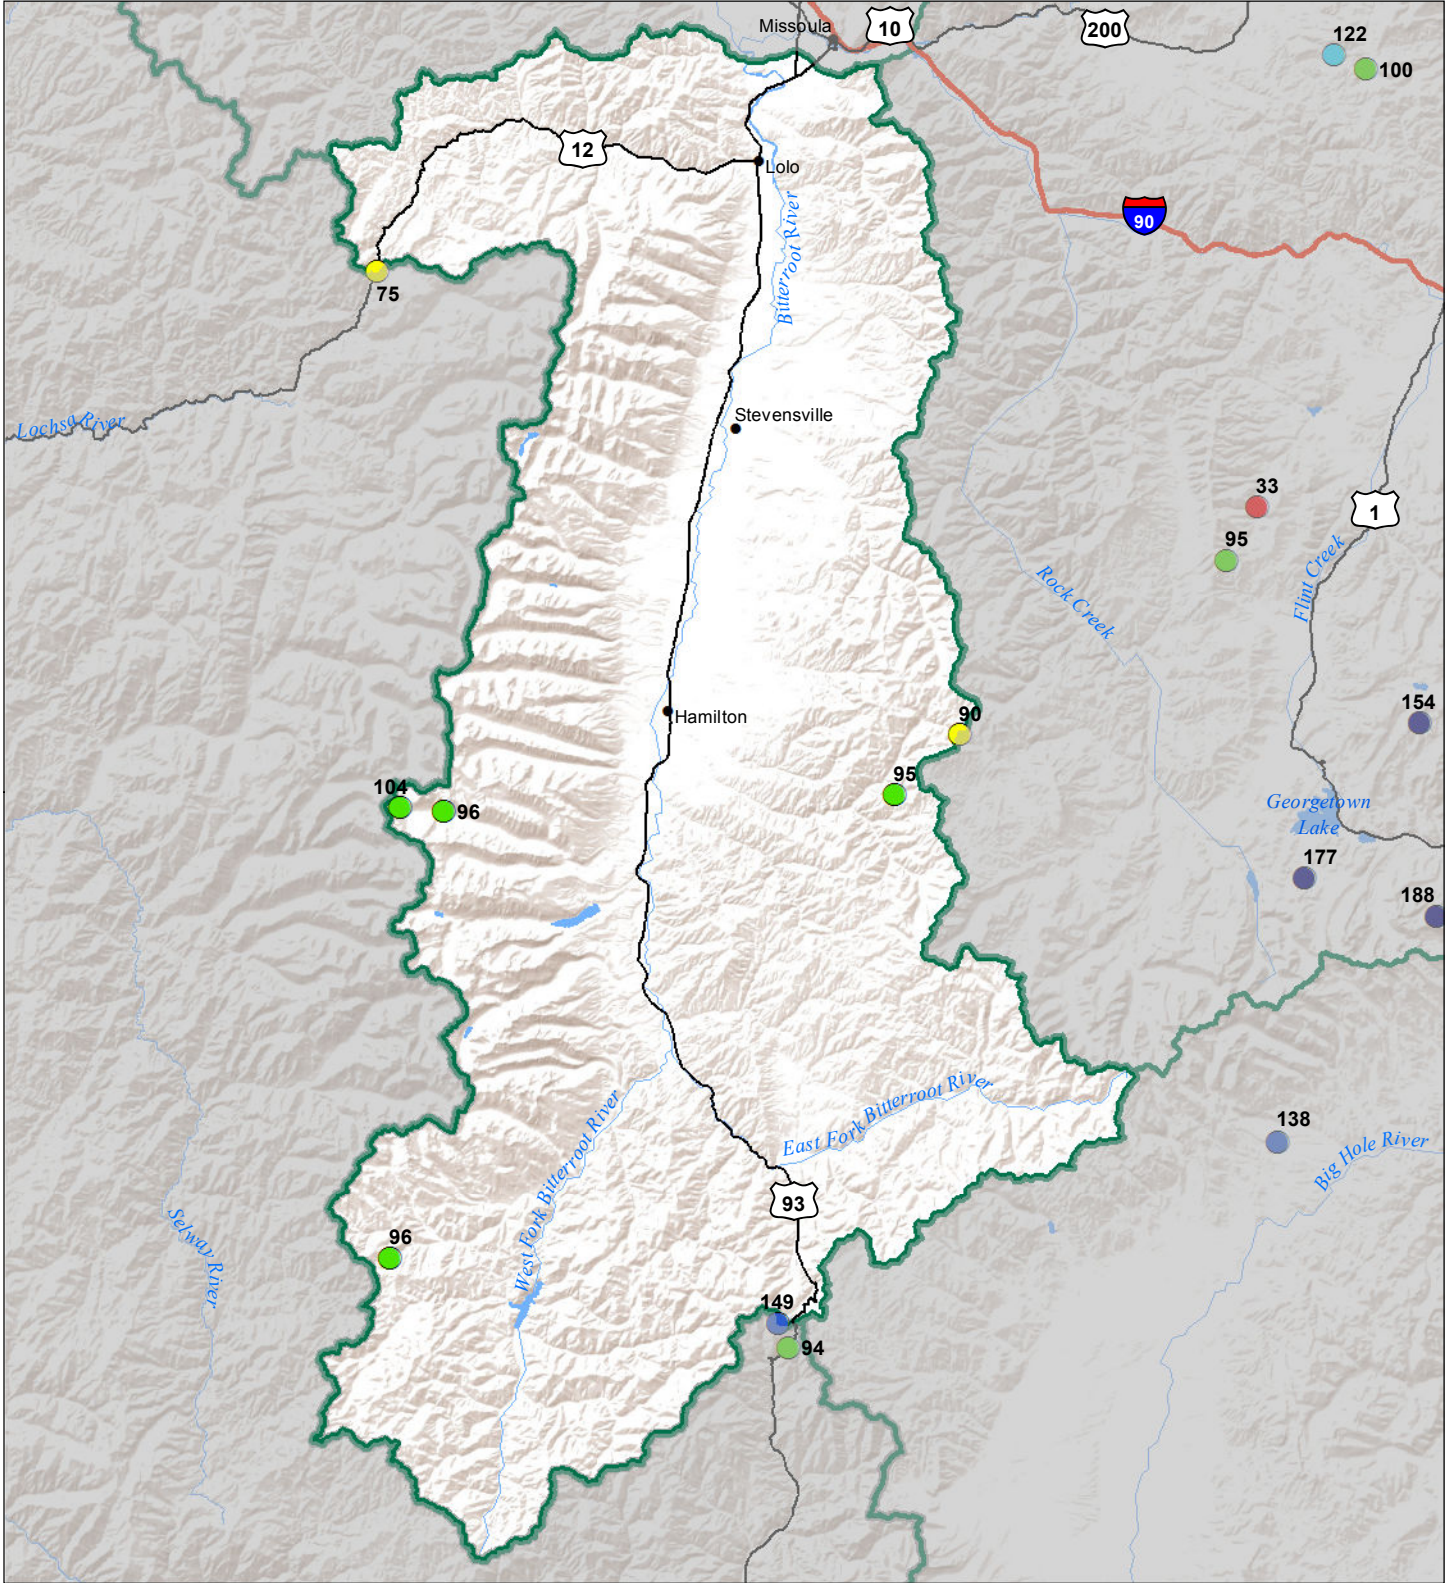

Bitterroot River Basin Snow Water Equivalent Percentage of Normal December 1, 2017

Snow Water Equivalent Percent of Normal

SNOTEL

- > 150%
- 131 - 150%
- 111 - 130%
- 91 - 110%
- 71 - 90%
- 51 - 70%
- 1 - 50%
- ✱ 0%

Snowcourse

- + > 150%
- + 131 - 150%
- + 111 - 130%
- + 91 - 110%
- + 71 - 90%
- + 51 - 70%
- + 1 - 50%
- ✱ 0%