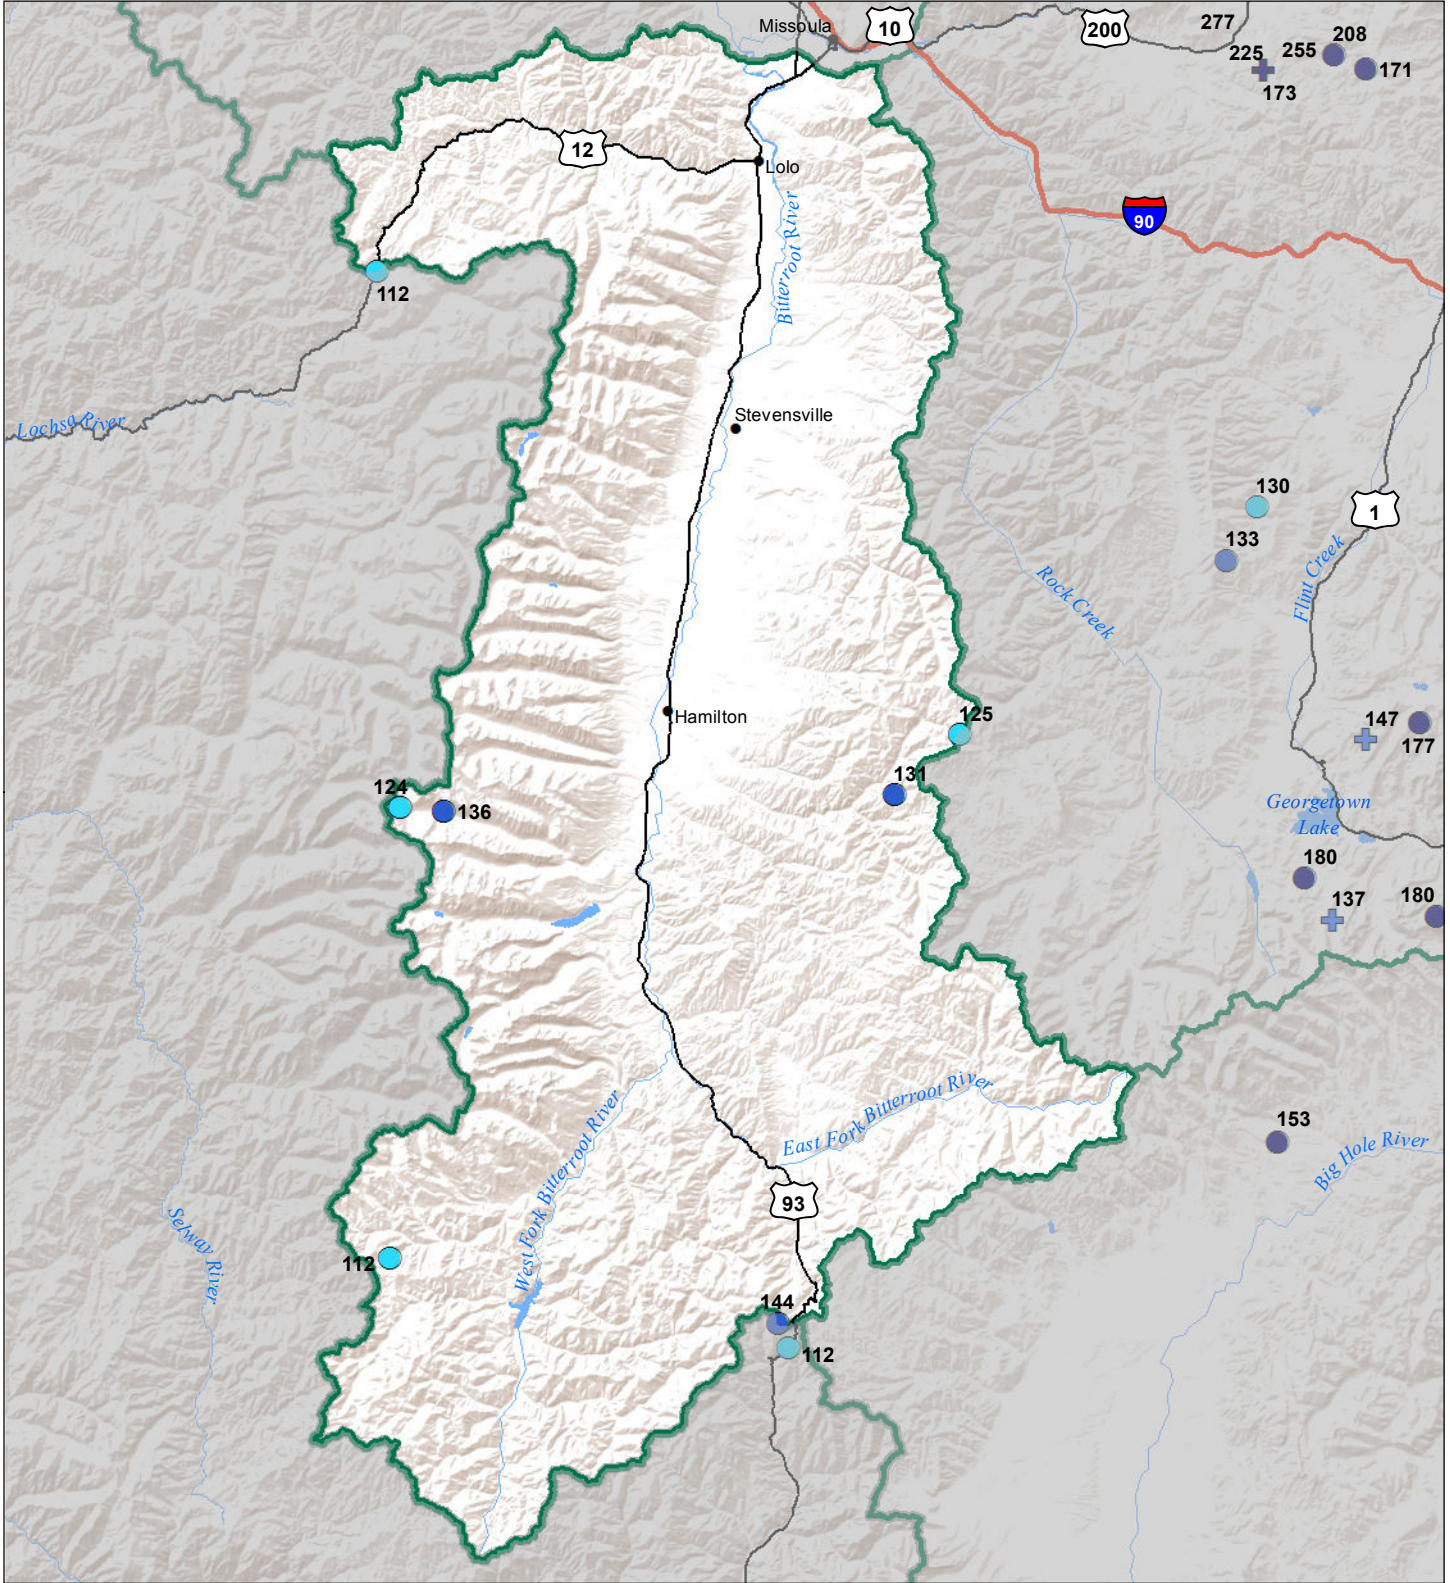

# Bitterroot River Basin Snow Water Equivalent Percentage of Normal January 1, 2018

## Snow Water Equivalent Percent of Normal

### SNOTEL

- > 150%
- 131 - 150%
- 111 - 130%
- 91 - 110%
- 71 - 90%
- 51 - 70%
- 1 - 50%
- \*

### Snowcourse

- ⊕ > 150%
- ⊕ 131 - 150%
- ⊕ 111 - 130%
- ⊕ 91 - 110%
- ⊕ 71 - 90%
- ⊕ 51 - 70%
- ⊕ 1 - 50%
- ⊕ \*