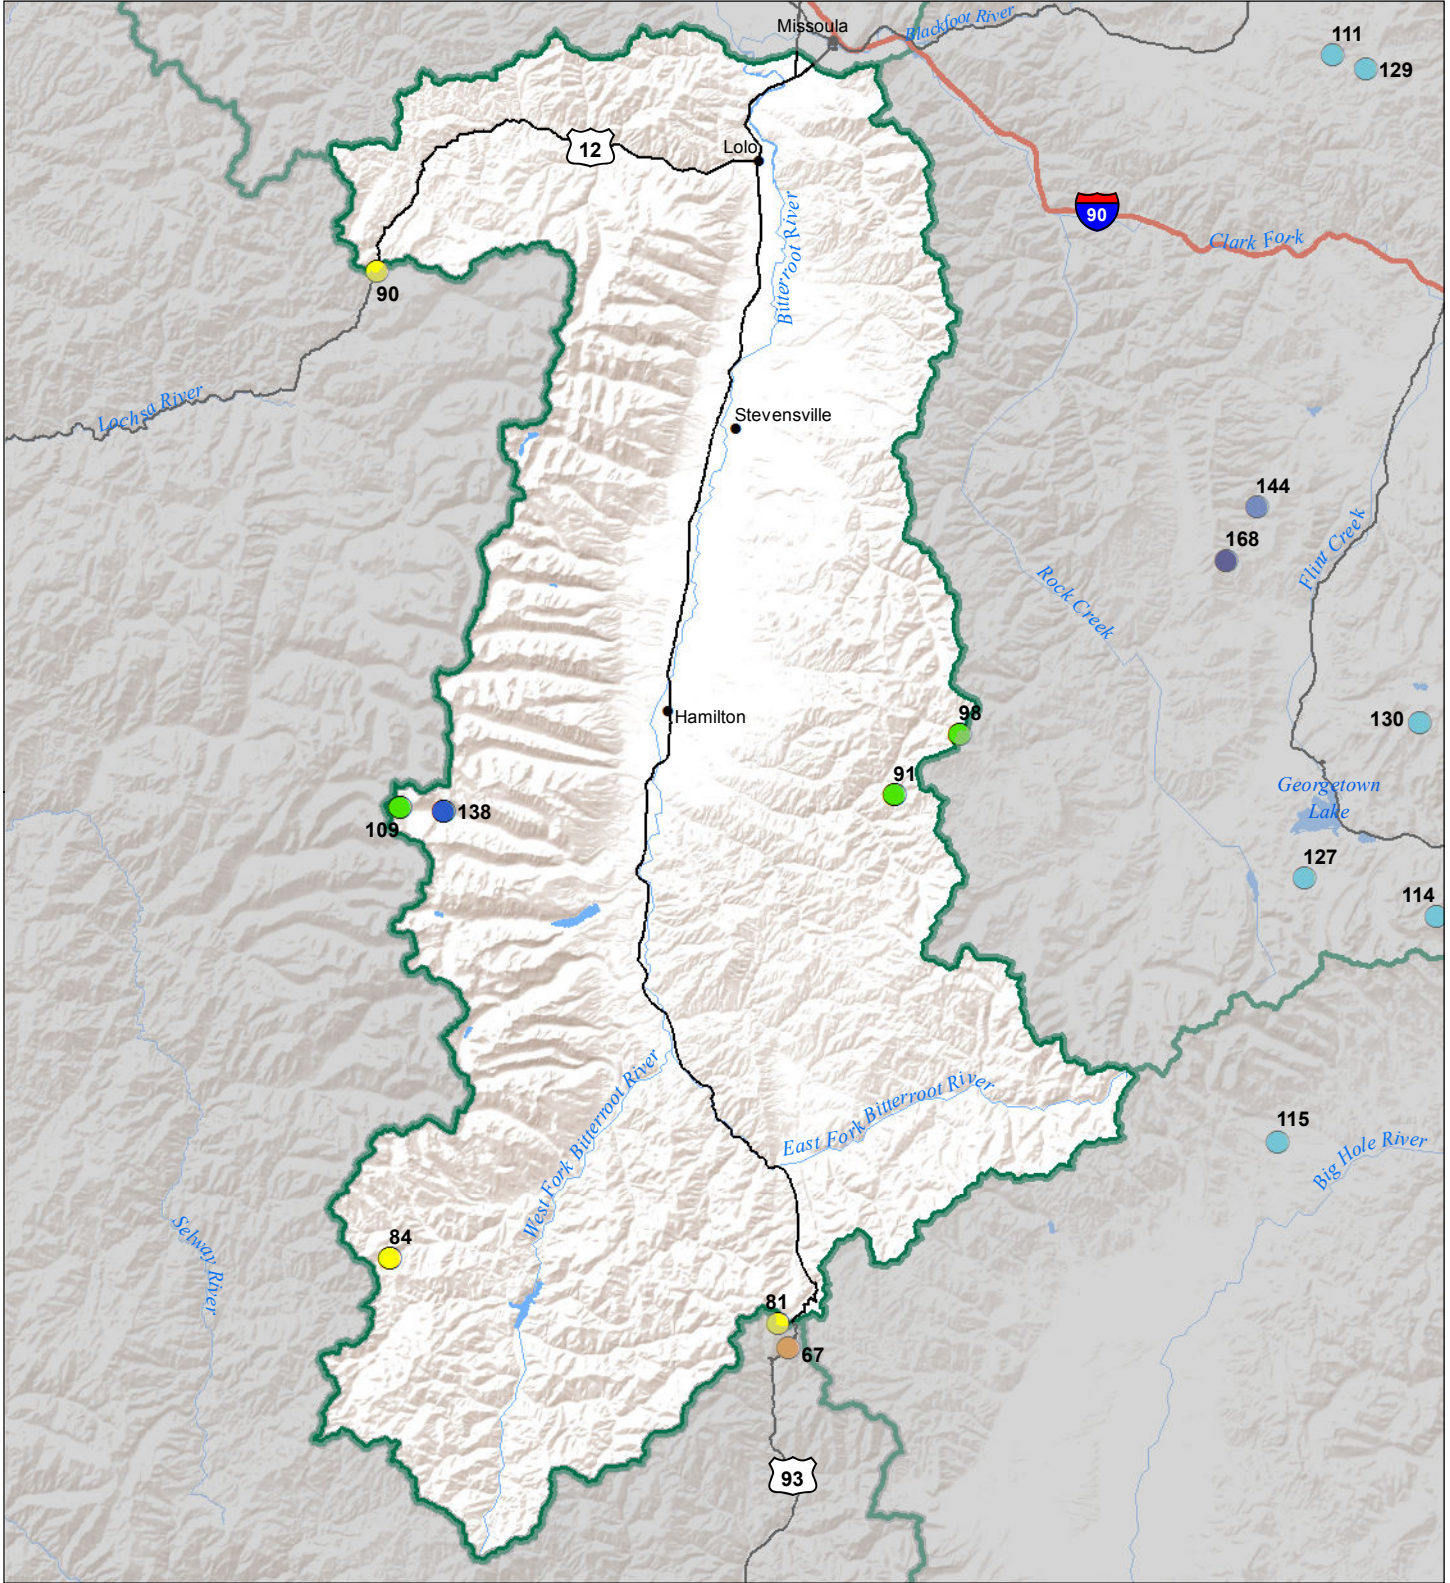

# Bitterroot River Basin Snow Water Equivalent Percentage of Normal December 1, 2018

## Snow Water Equivalent Percent of Normal

### SNOTEL

- > 150%
- 131 - 150%
- 111 - 130%
- 91 - 110%

- 71 - 90%
- 51 - 70%
- 1 - 50%
- ✱ 0%

### Snowcourse

- + > 150%
- + 131 - 150%
- + 111 - 130%
- + 91 - 110%
- + 71 - 90%
- + 51 - 70%
- + 1 - 50%
- ✱ 0%