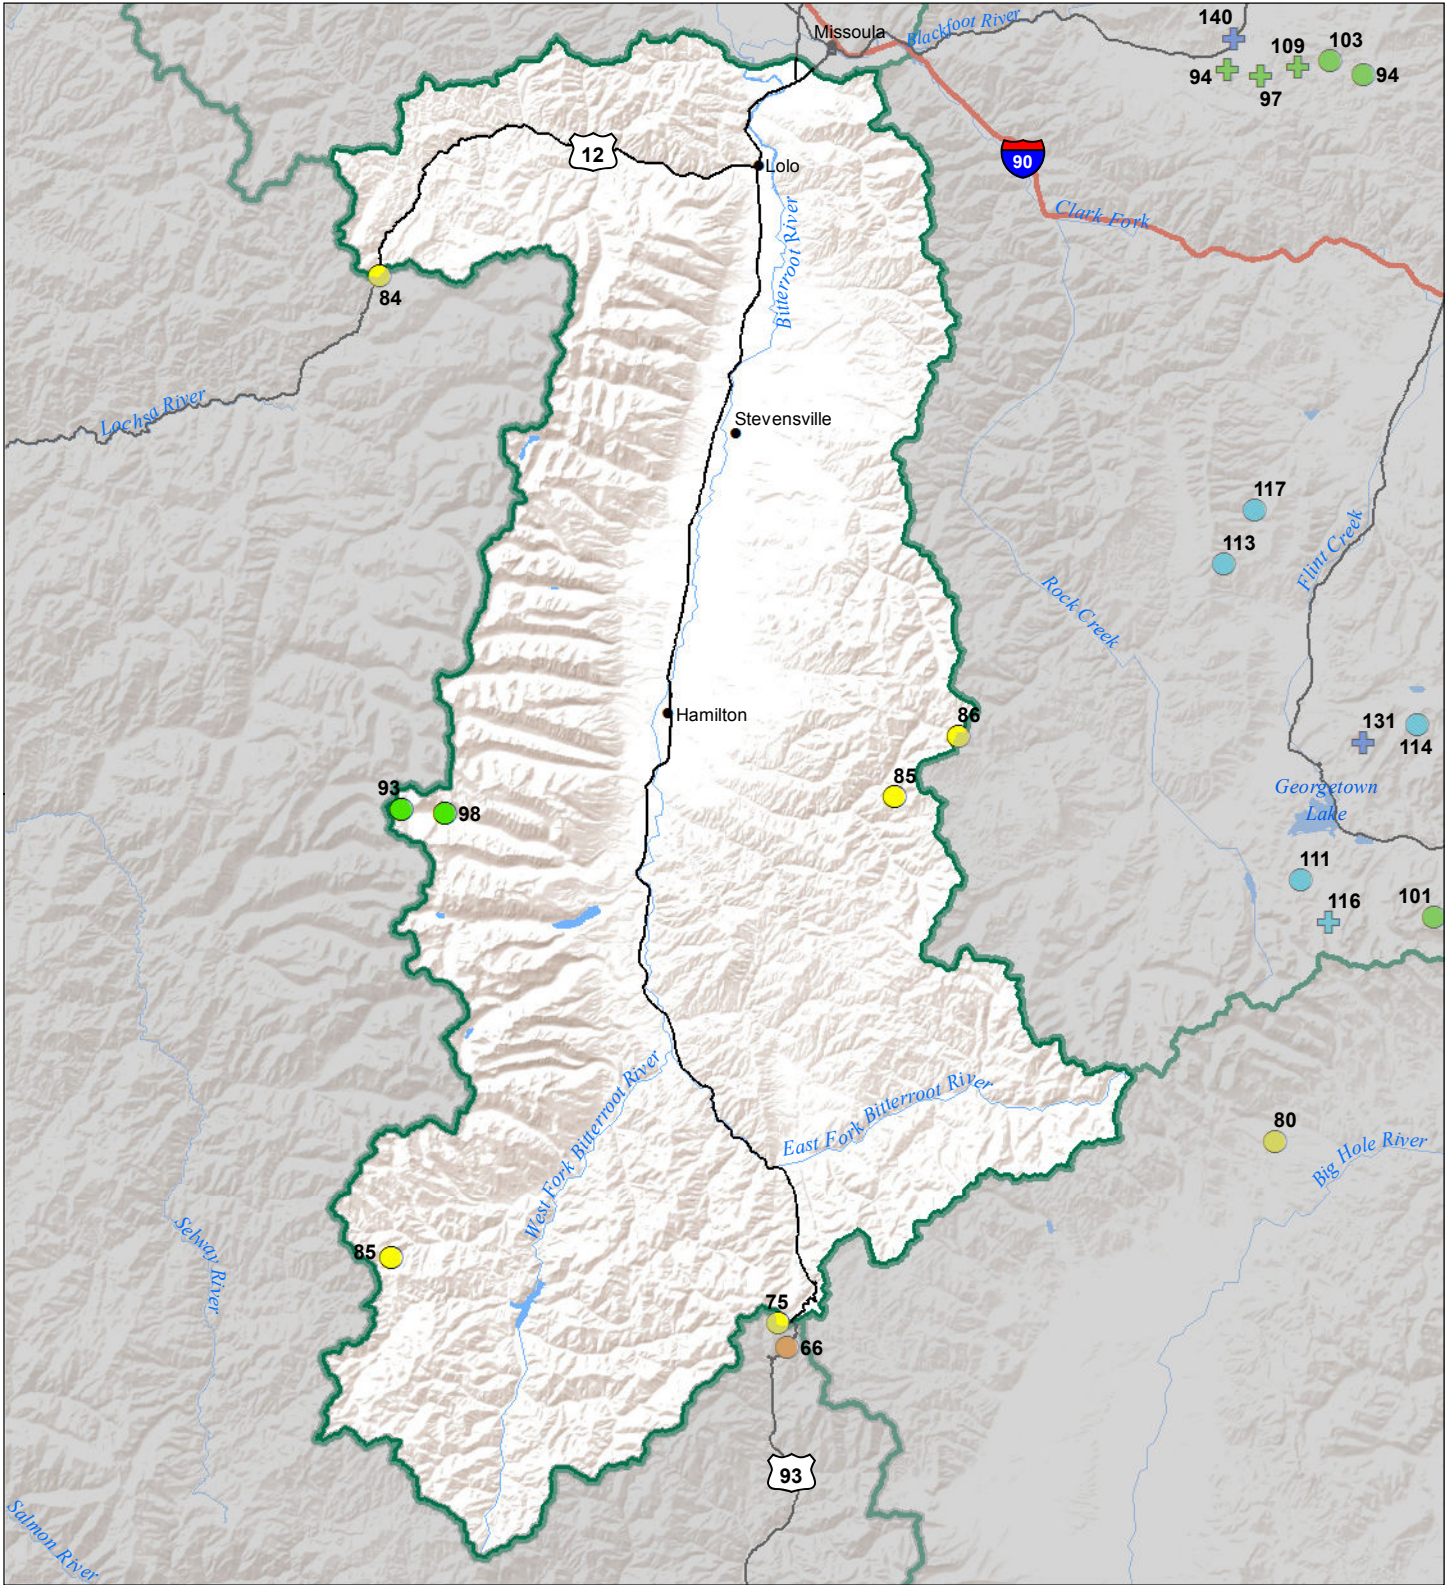

Bitterroot River Basin Snow Water Equivalent Percentage of Normal February 1, 2019

Snow Water Equivalent Percent of Normal

SNOTEL

- > 150%
- 131 - 150%
- 111 - 130%
- 91 - 110%
- 71 - 90%
- 51 - 70%
- 1 - 50%
- * 0%

Snowcourse

- + > 150%
- + 131 - 150%
- + 111 - 130%
- + 91 - 110%
- + 71 - 90%
- + 51 - 70%
- + 1 - 50%
- * 0%