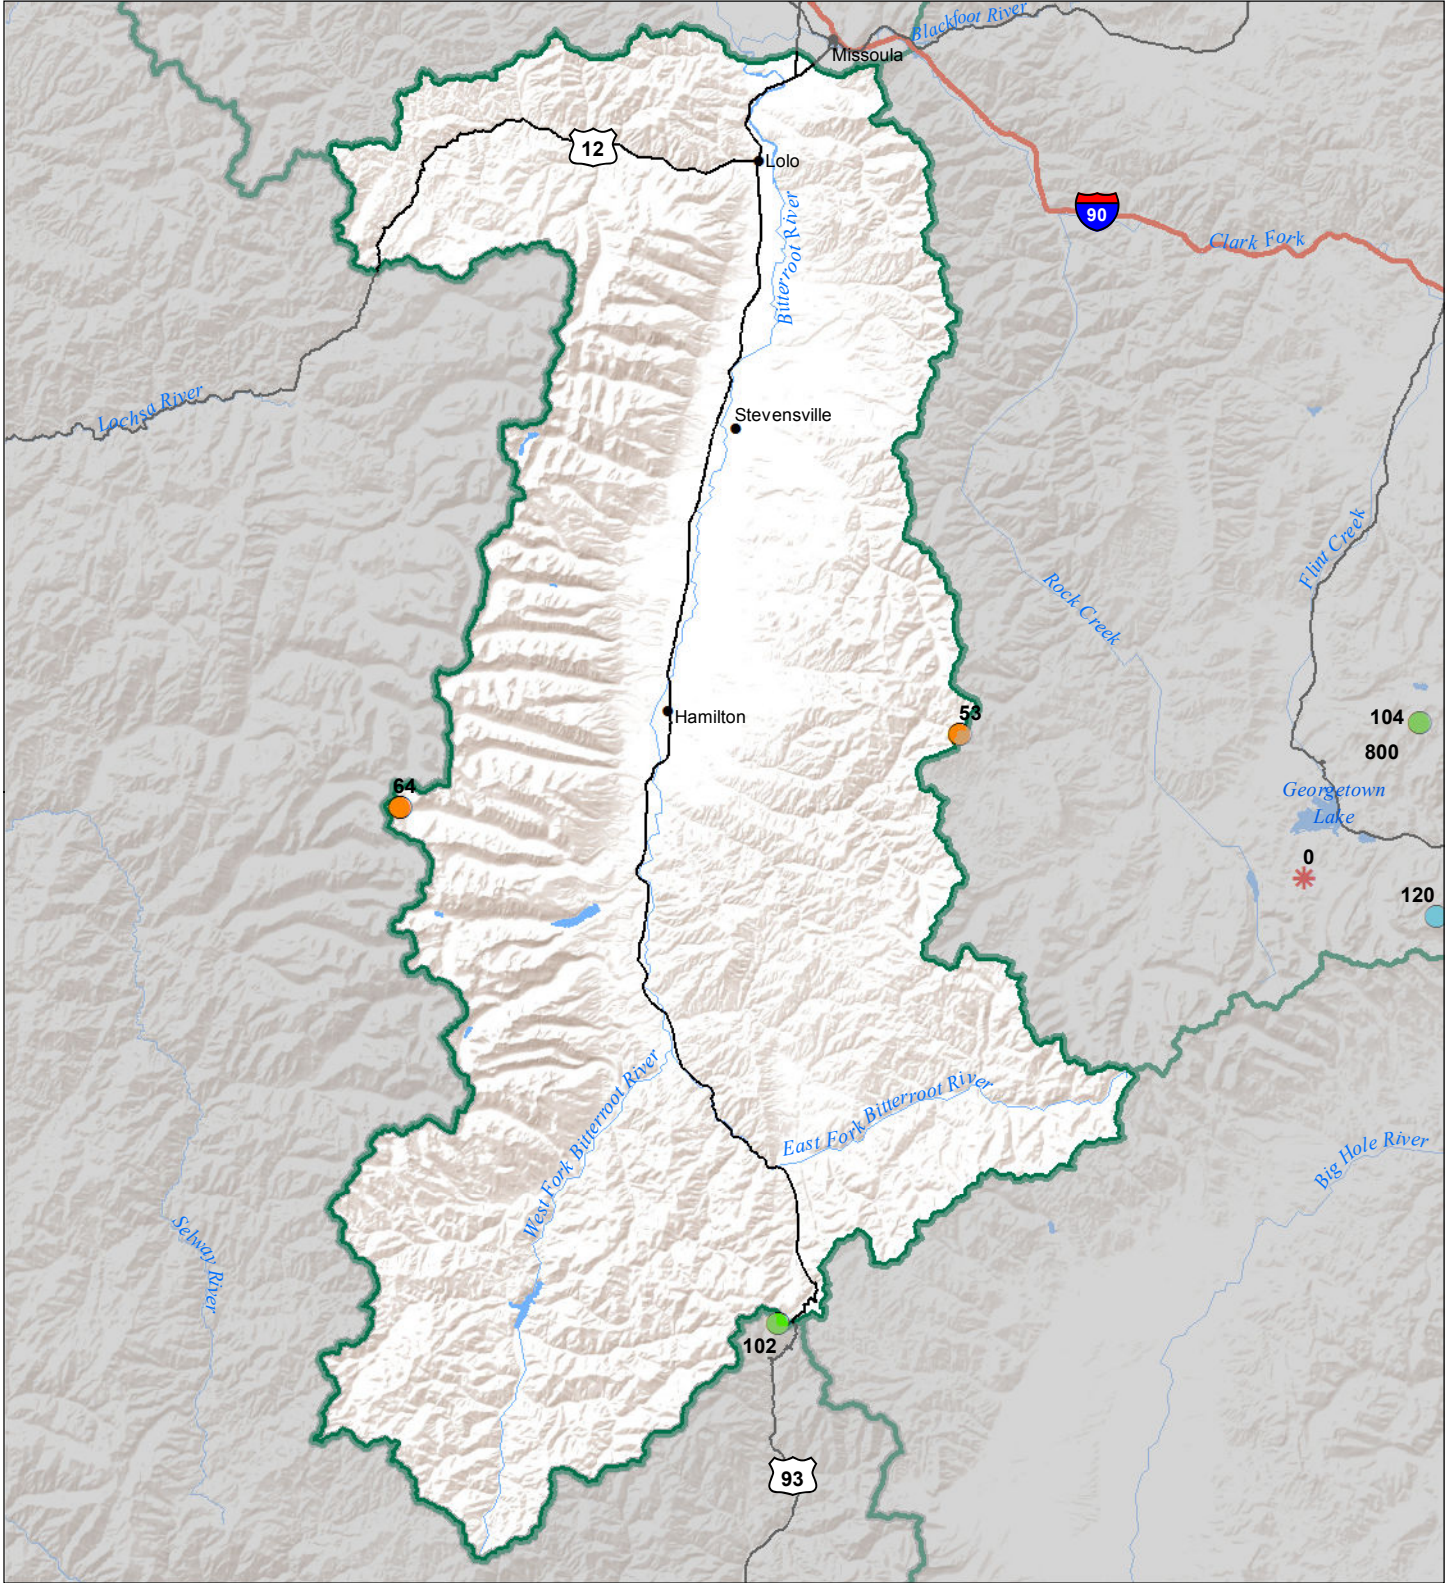

Bitterroot River Basin Snow Water Equivalent Percentage of Normal June 1, 2019

Snow Water Equivalent Percent of Normal

SNOTEL

- > 150%
- 131 - 150%
- 111 - 130%
- 91 - 110%
- 71 - 90%
- 51 - 70%
- 1 - 50%
- * 0%

Snowcourse

- ⊕ > 150%
- ⊕ 131 - 150%
- ⊕ 111 - 130%
- ⊕ 91 - 110%
- ⊕ 71 - 90%
- ⊕ 51 - 70%
- ⊕ 1 - 50%
- * 0%