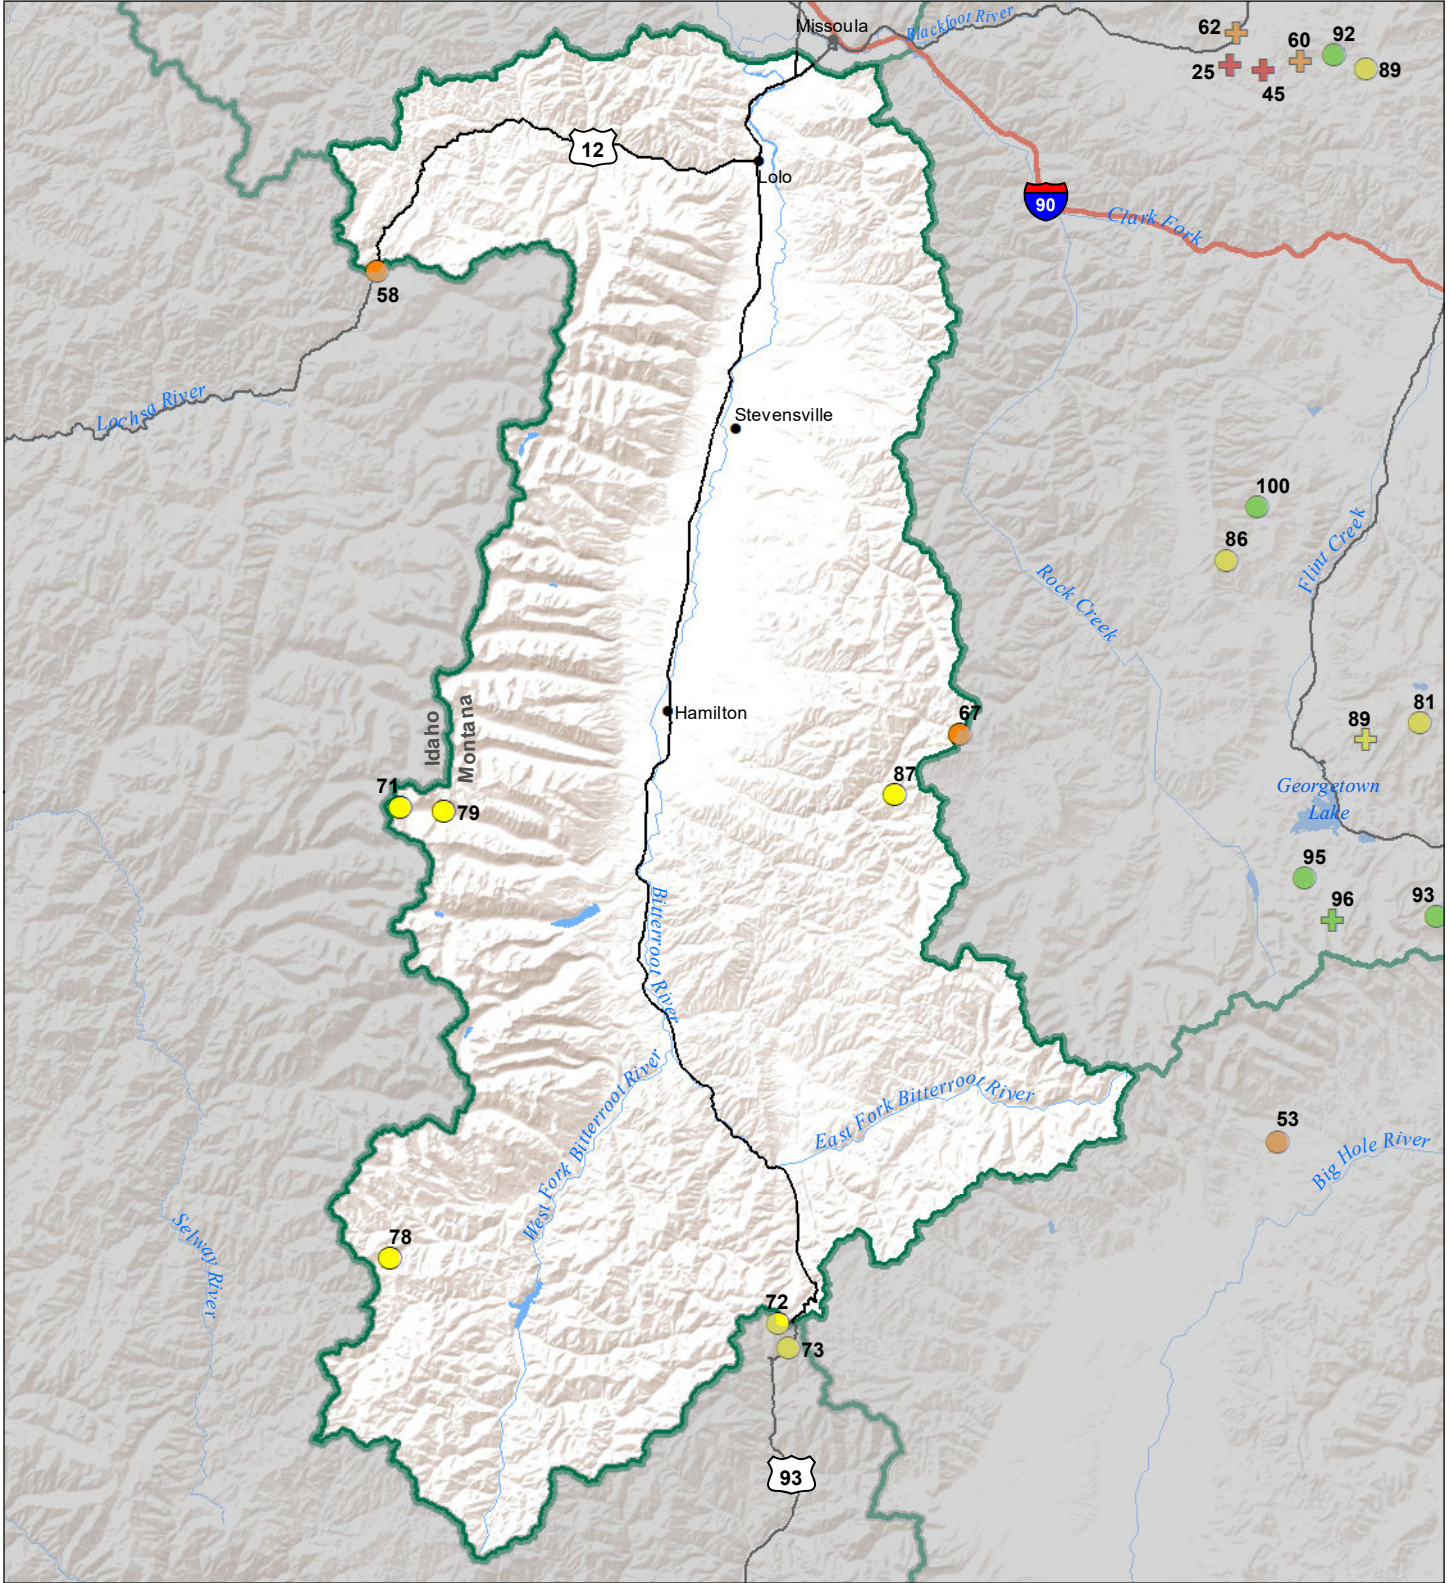

Bitterroot River Basin Snow Water Equivalent Percentage of Normal January 1, 2020

Snow Water Equivalent Percent of Normal

SNOTEL

- > 150%
- 131 - 150%
- 111 - 130%
- 91 - 110%
- 71 - 90%
- 51 - 70%
- 1 - 50%
- * 0%

Snowcourse

- + > 150%
- + 131 - 150%
- + 111 - 130%
- + 91 - 110%
- + 71 - 90%
- + 51 - 70%
- + 1 - 50%
- * 0%