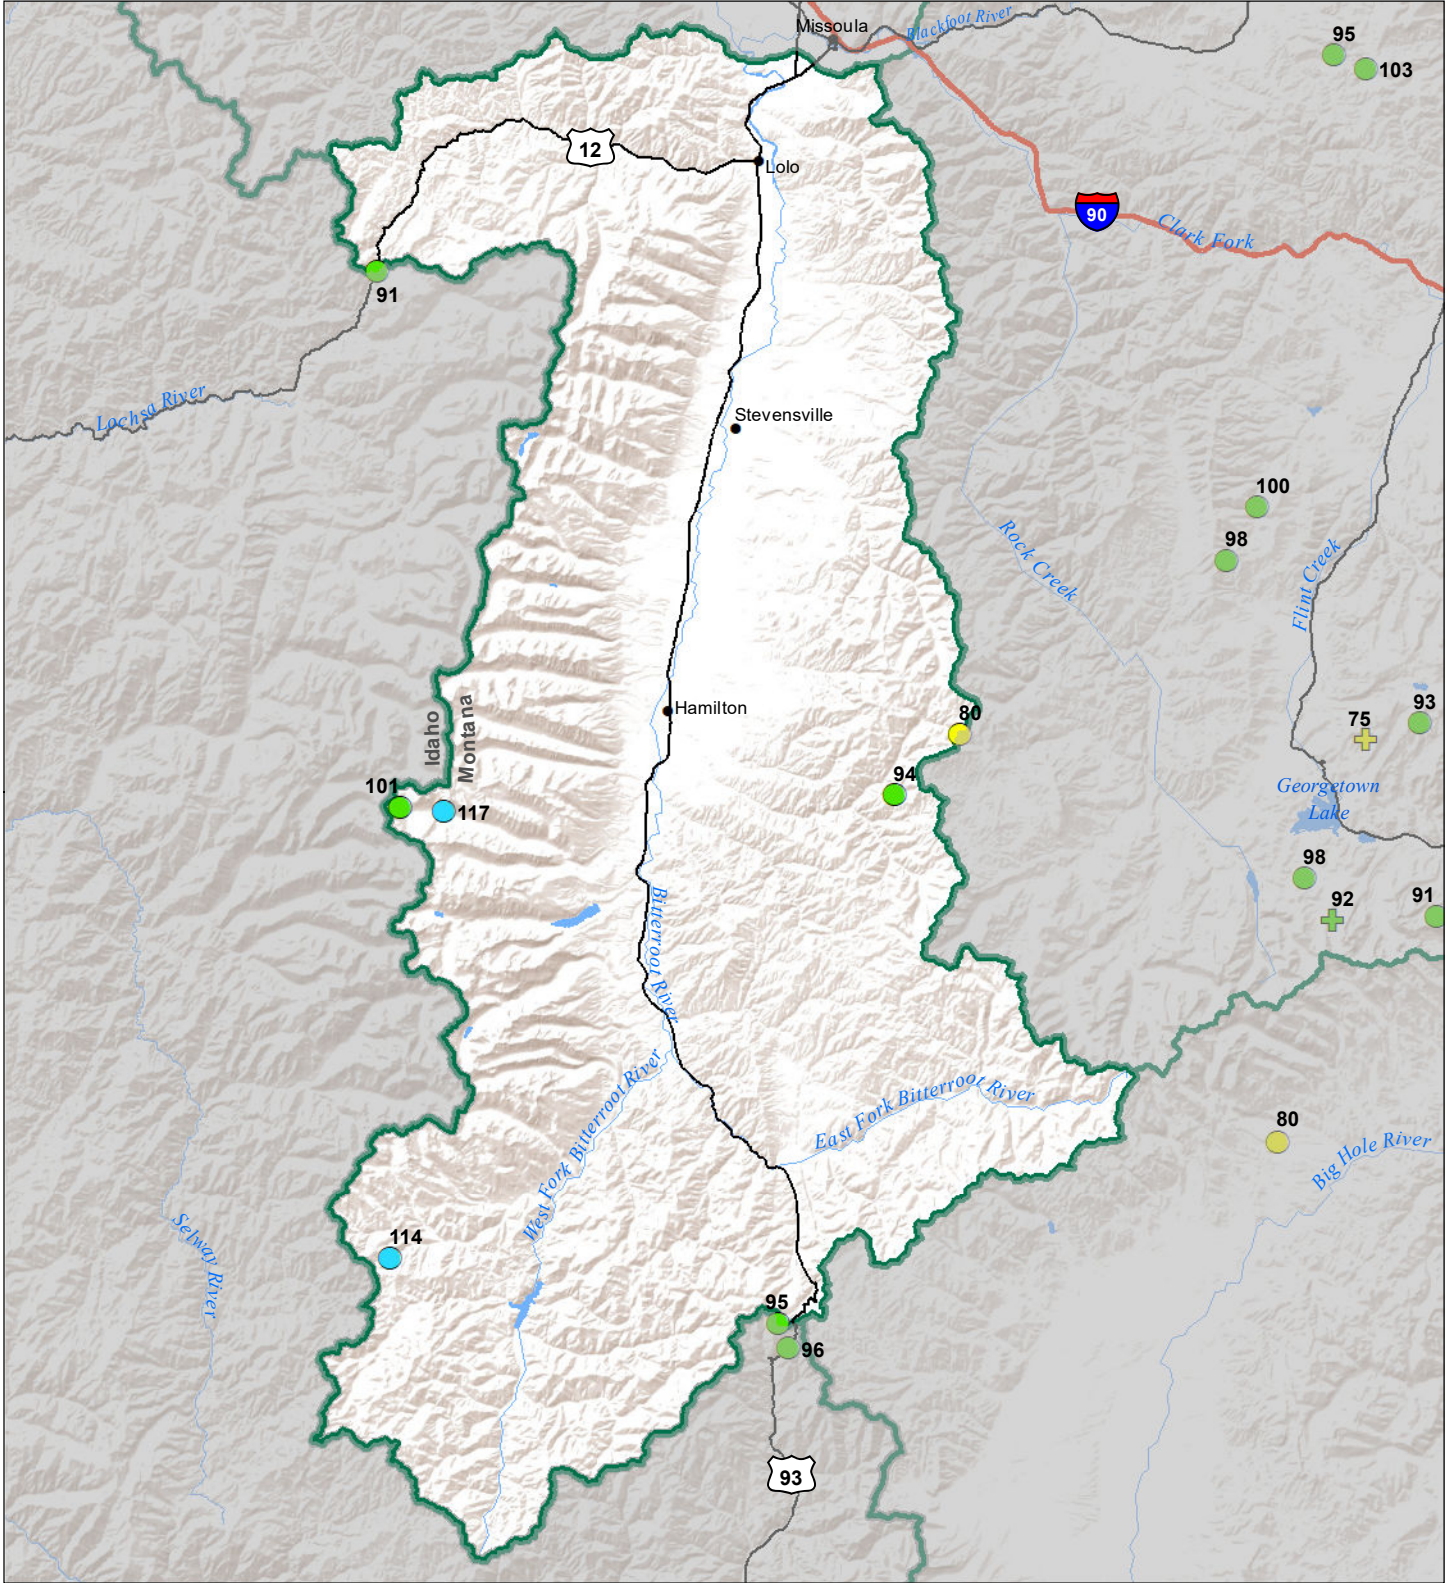

Bitterroot River Basin Snow Water Equivalent Percentage of Normal February 1, 2020

Snow Water Equivalent Percent of Normal

SNOTEL

- > 150%
- 131 - 150%
- 111 - 130%
- 91 - 110%
- 71 - 90%
- 51 - 70%
- 1 - 50%
- *

Snowcourse

- ⊕ > 150%
- ⊕ 131 - 150%
- ⊕ 111 - 130%
- ⊕ 91 - 110%
- ⊕ 71 - 90%
- ⊕ 51 - 70%
- ⊕ 1 - 50%
- ⊕ *