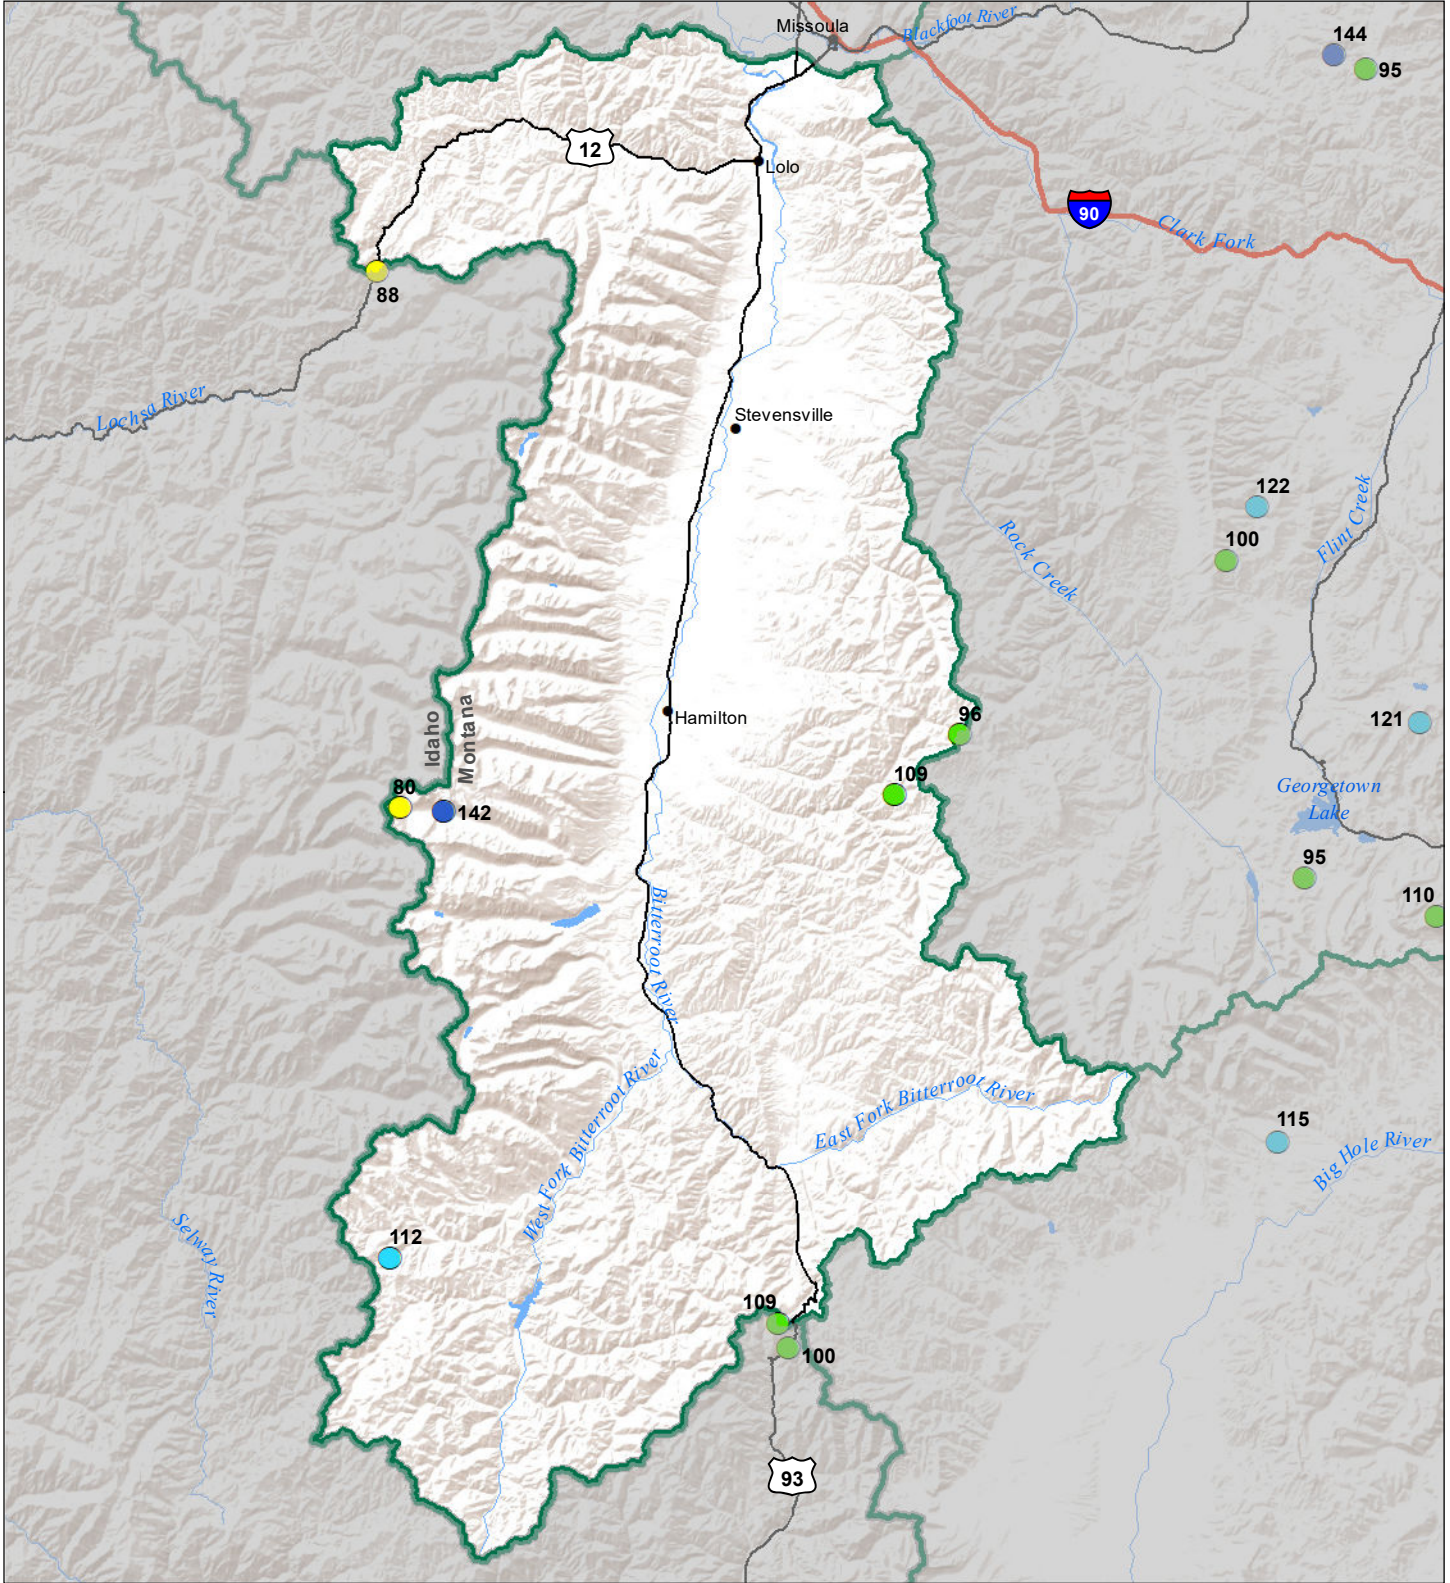

Bitterroot River Basin Snow Water Equivalent Percentage of Normal December 1, 2020

Snow Water Equivalent Percent of Normal

SNOTEL

- > 150%
- 131 - 150%
- 111 - 130%
- 91 - 110%
- 71 - 90%
- 51 - 70%
- 1 - 50%
- * 0%

Snowcourse

- + > 150%
- + 131 - 150%
- + 111 - 130%
- + 91 - 110%
- + 71 - 90%
- + 51 - 70%
- + 1 - 50%
- * 0%