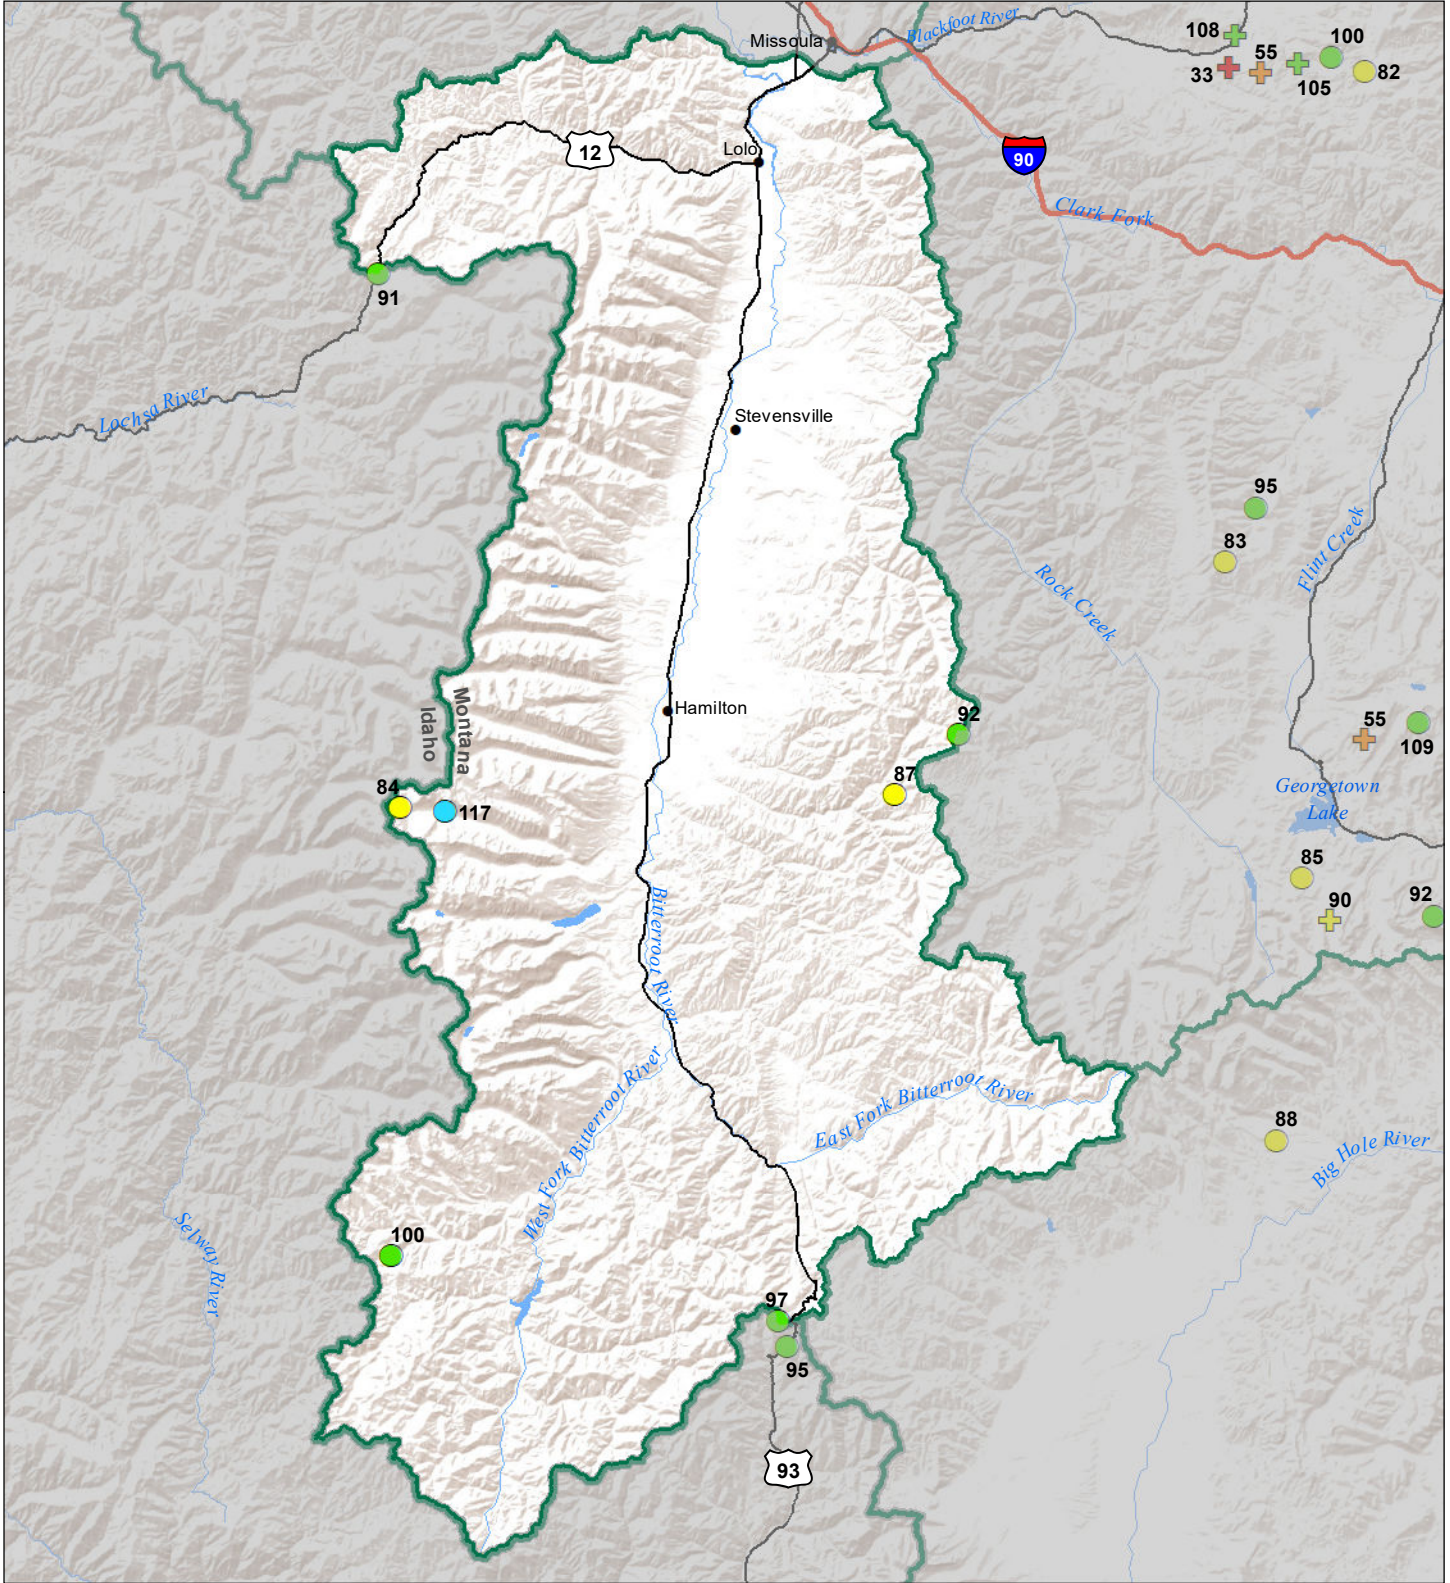

# Bitterroot River Basin Snow Water Equivalent Percentage of Normal January 1, 2021

## Snow Water Equivalent Percent of Normal

### SNOTEL

- > 150%
- 131 - 150%
- 111 - 130%
- 91 - 110%
- 71 - 90%
- 51 - 70%
- 1 - 50%
- \* 0%

### Snowcourse

- + > 150%
- + 131 - 150%
- + 111 - 130%
- + 91 - 110%
- + 71 - 90%
- + 51 - 70%
- + 1 - 50%
- \* 0%